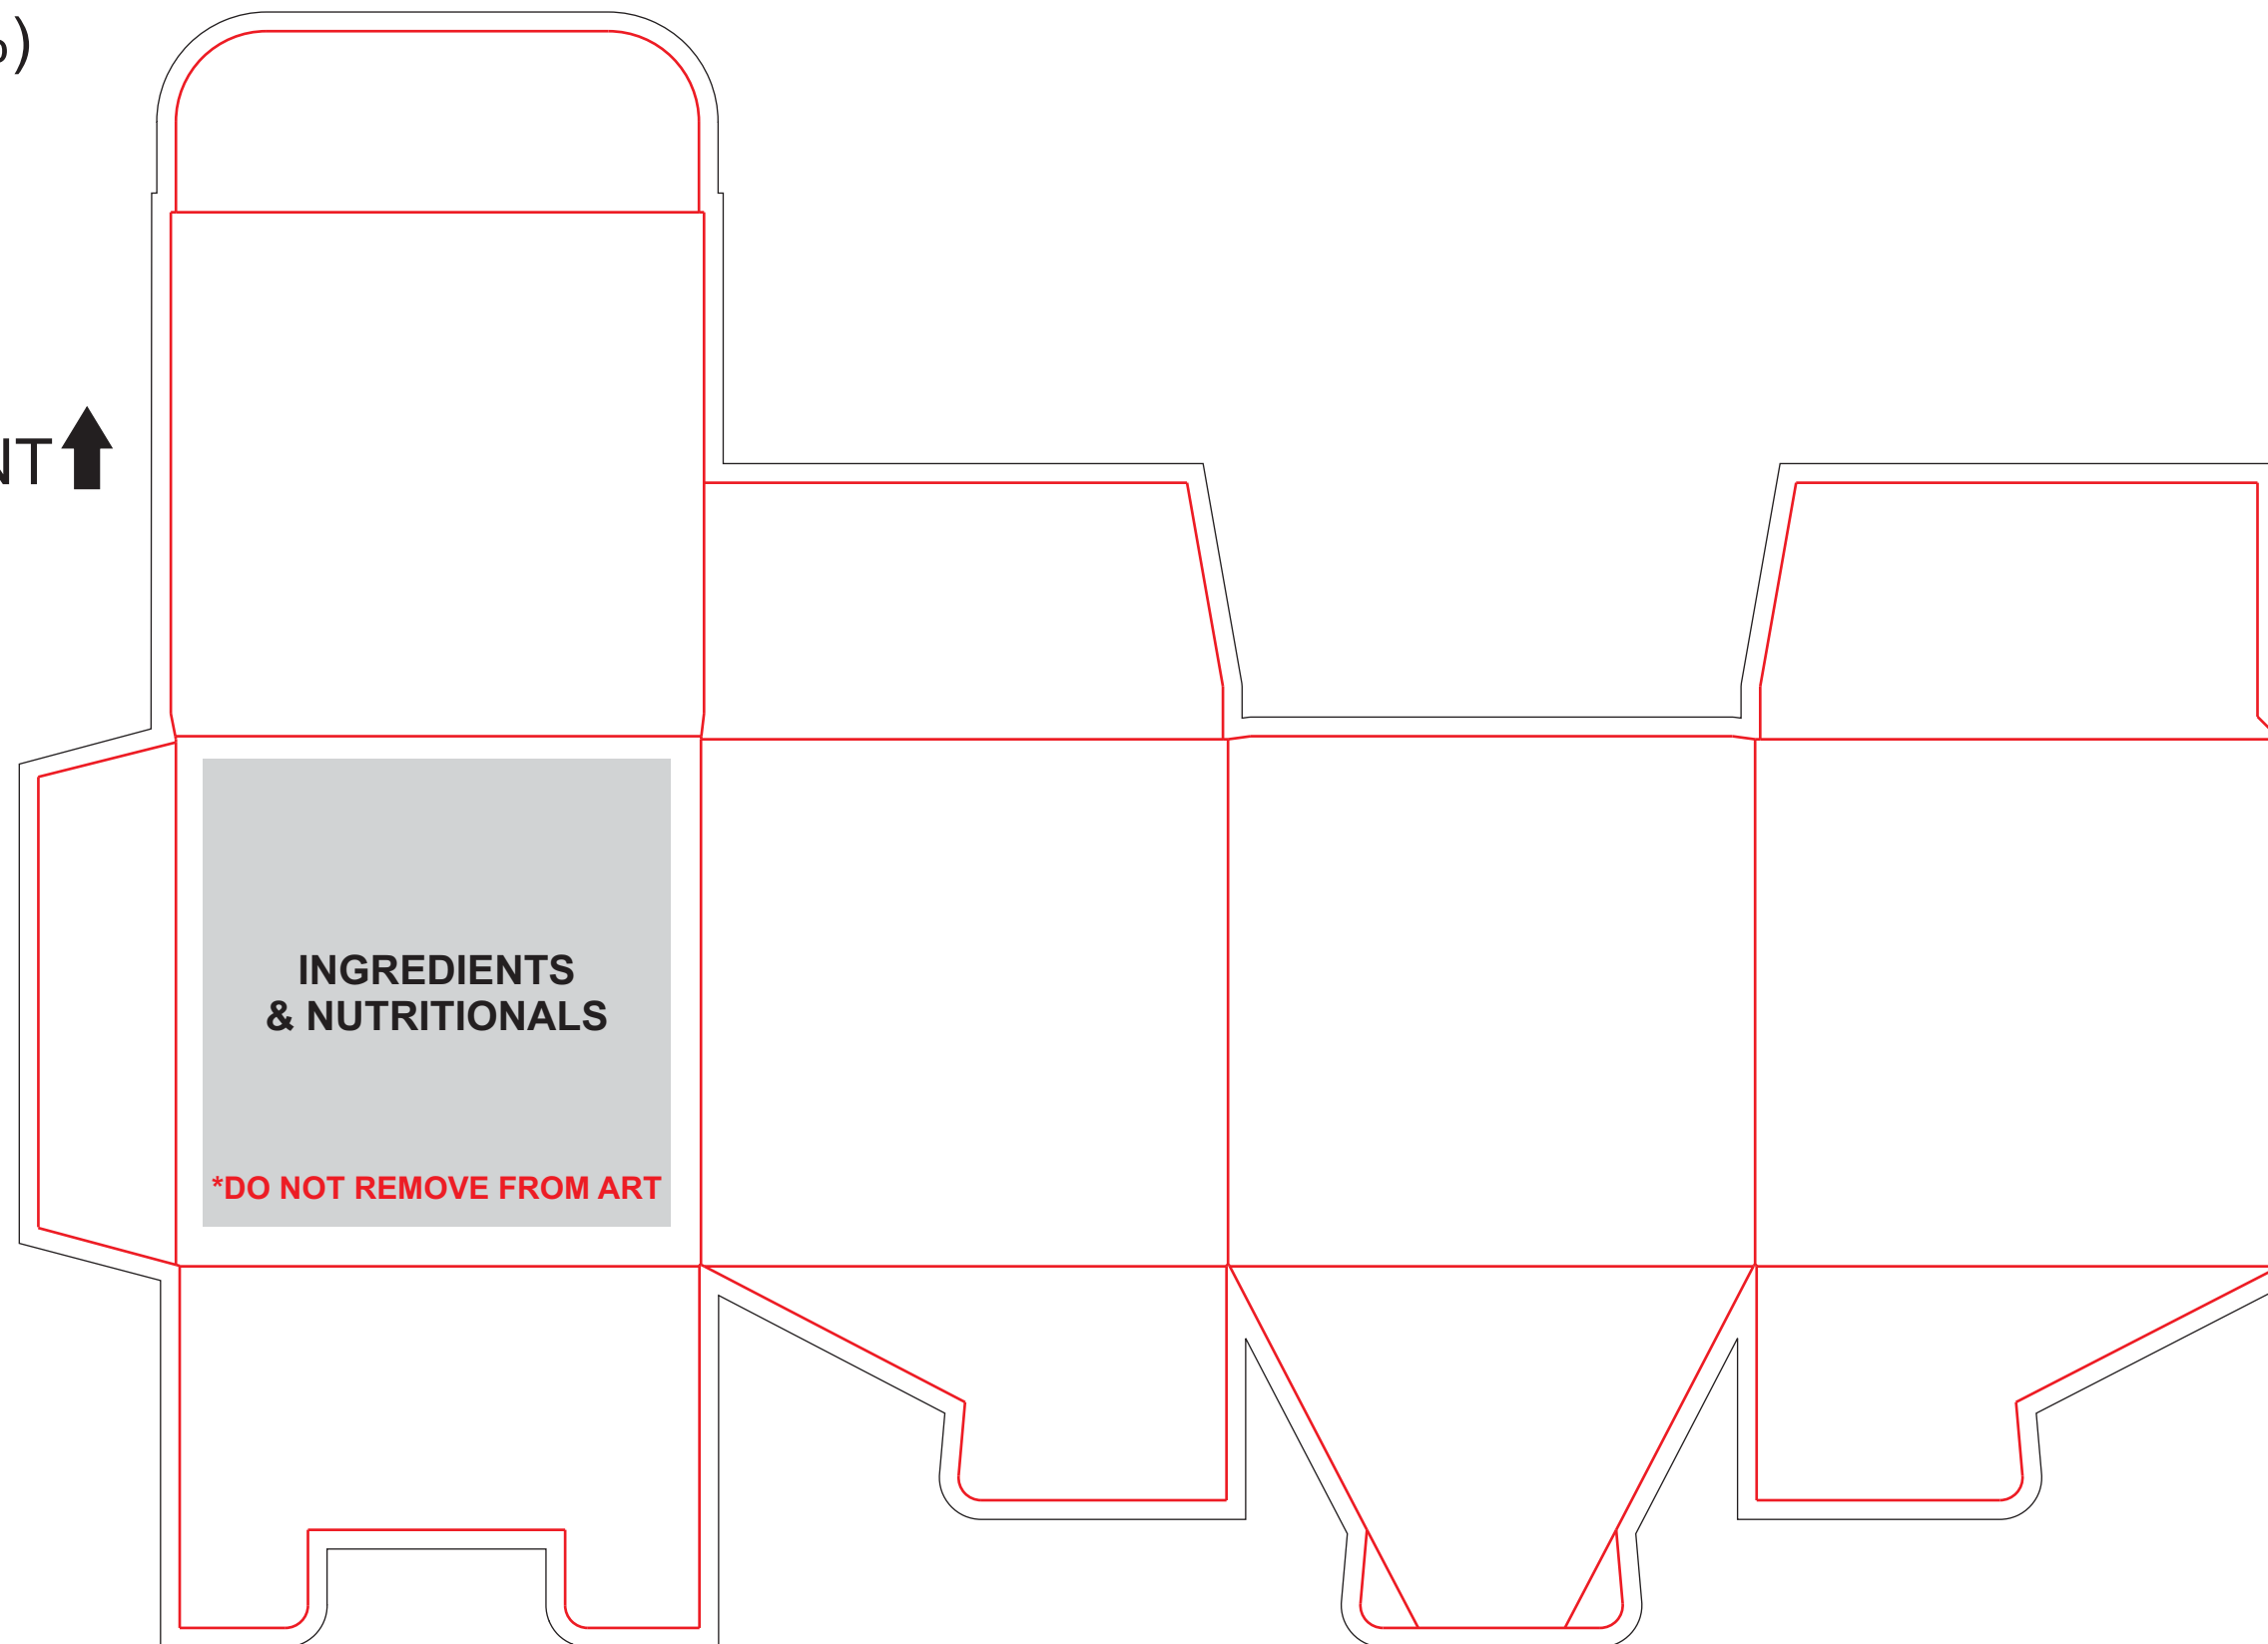

DGSG-CCT

20 oz. Straight Tumbler

DIRECT IMPRINT

Item shown for
placement and fill.

Actual Size (100%)

IMPRINT AREA:

2.25"W X 3.5"H

- Red Layout Lines Do NOT Print.

Actual Size (100%)

IMPRINT AREA: 10.375"W X 6"H

- Red Layout Lines Do NOT Print.

asi/71685 • ppai 113793 • sage 56349

Item shown for
placement and fill.

DGSG-CCT
20 oz. Straight Tumbler
FULL COLOR-SIDE

**HORIZONTAL
IMPRINT AREA:
3"W X 3"H**

Item shown for
placement and fill.

**VERTICAL
IMPRINT AREA:
1.5"W X 5.5"H**

Actual Size (100%)

- Red Layout Lines Do NOT Print.

DGSG-CCT HOT CHOCOLATE BOMB GIFT BOX

Actual Size (100%)

FRONT ↑

-  - Red Layout Lines Do NOT Print.
-  - Black Layout Lines are Bleed Areas

Item shown for placement and fill.

DGSG-CCT COCOA TIME GIFT SET SLEEVE

Large red-bordered area for layout design, divided into five horizontal sections.

Actual Size (100%)

- Red Layout Lines Do NOT Print.