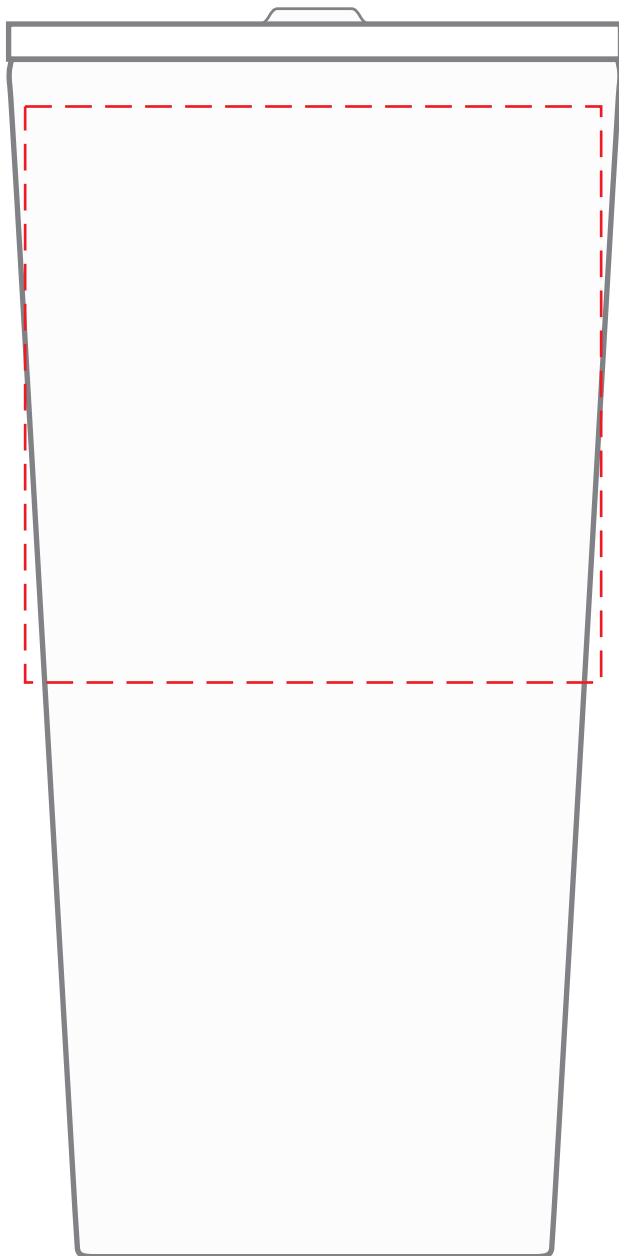

DGSG-CCT

20 oz. Straight Tumbler

DIRECT IMPRINT

Item shown for
placement and fill.

Actual Size (100%)

IMPRINT AREA:

2.25"W X 3.5"H

- Red Layout Lines Do NOT Print.

DGSG-CCT

20 oz. Straight Tumbler

LASER

Item shown for
placement and fill.

Actual Size (100%)

IMPRINT AREA:
2"W X 4"H

- Red Layout Lines Do NOT Print.

DGSG-CCT
20 oz. Straight Tumbler
FULL COLOR - WRAP

Actual Size (100%)

IMPRINT AREA: 10.375"W X 6"H

- Red Layout Lines Do NOT Print.

asi/71685 • ppai 113793 • sage 56349

Item shown for
placement and fill.

DGSG-CCT
20 oz. Straight Tumbler
FULL COLOR-SIDE

**HORIZONTAL
IMPRINT AREA:
3"W X 3"H**

Item shown for
placement and fill.

**VERTICAL
IMPRINT AREA:
1.5"W X 5.5"H**

Actual Size (100%)

- Red Layout Lines Do NOT Print.

DGSG-CCT HOT CHOCOLATE BOMB GIFT BOX

Actual Size (100%)

FRONT ↑

-  - Red Layout Lines Do NOT Print.
-  - Black Layout Lines are Bleed Areas