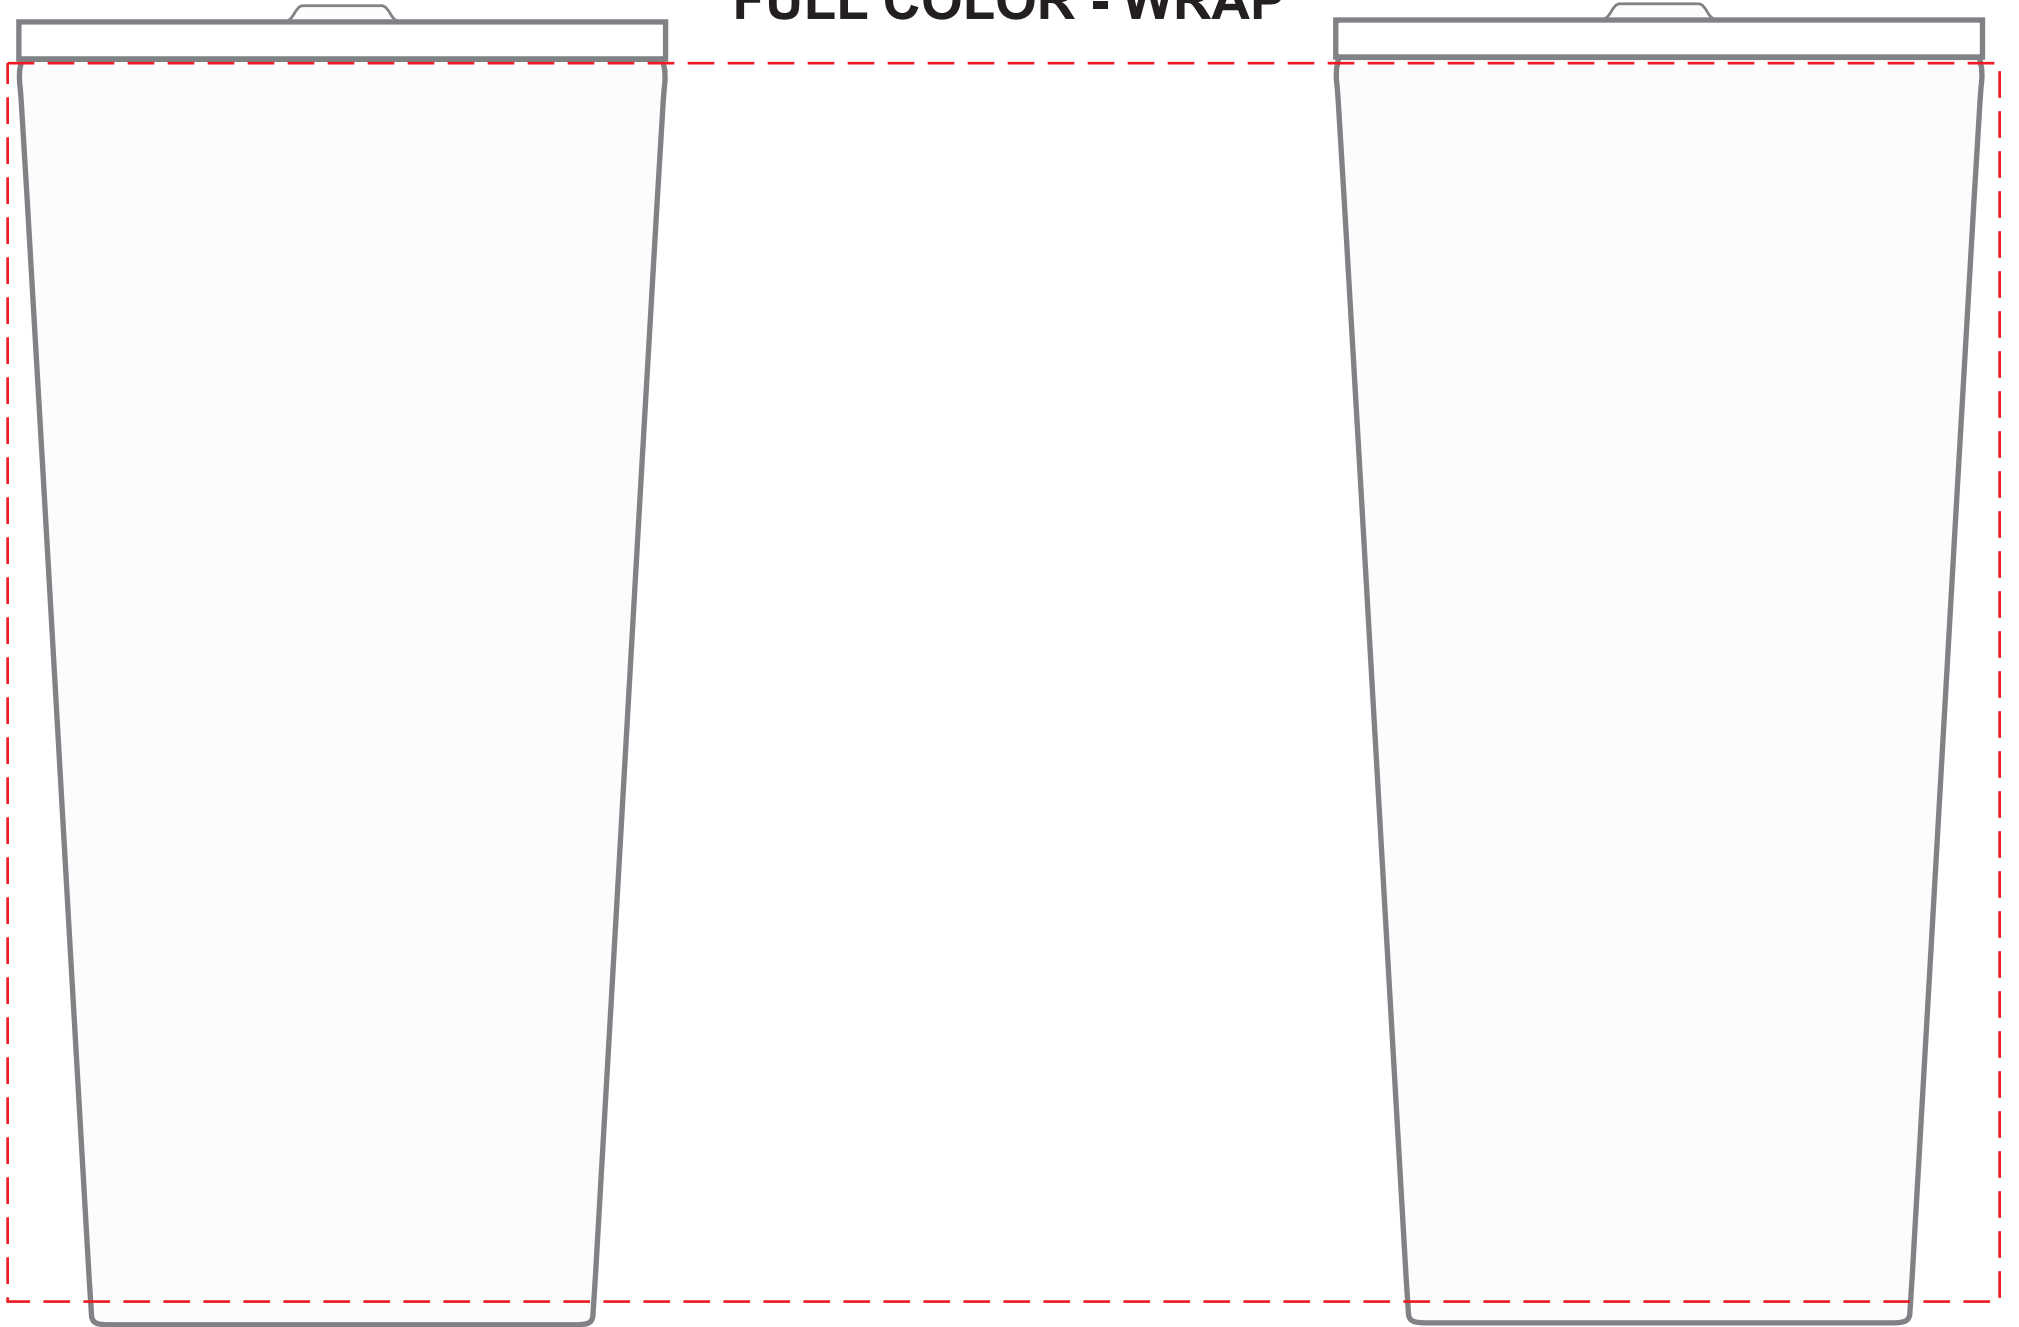

DGSG-CCT

20 oz. Straight Tumbler

DIRECT IMPRINT

Item shown for
placement and fill.

Actual Size (100%)

IMPRINT AREA:

2.25"W X 3.5"H

- Red Layout Lines Do NOT Print.

DGSG-CCT

20 oz. Straight Tumbler

LASER

Item shown for
placement and fill.

Actual Size (100%)

IMPRINT AREA:
2"W X 4"H

- Red Layout Lines Do NOT Print.

DGSG-CCT
20 oz. Straight Tumbler
FULL COLOR - WRAP

Actual Size (100%)

IMPRINT AREA: 10.375"W X 6"H

- Red Layout Lines Do NOT Print.

asi/71685 • ppai 113793 • sage 56349

Item shown for
placement and fill.

DGSG-CCT
20 oz. Straight Tumbler
FULL COLOR-SIDE

**HORIZONTAL
IMPRINT AREA:
3"W X 3"H**

Item shown for placement and fill.

DGSG-CCT COCOA TIME GIFT SET SLEEVE

Large red-bordered area for layout design, divided into five horizontal sections.

Actual Size (100%)

- Red Layout Lines Do NOT Print.