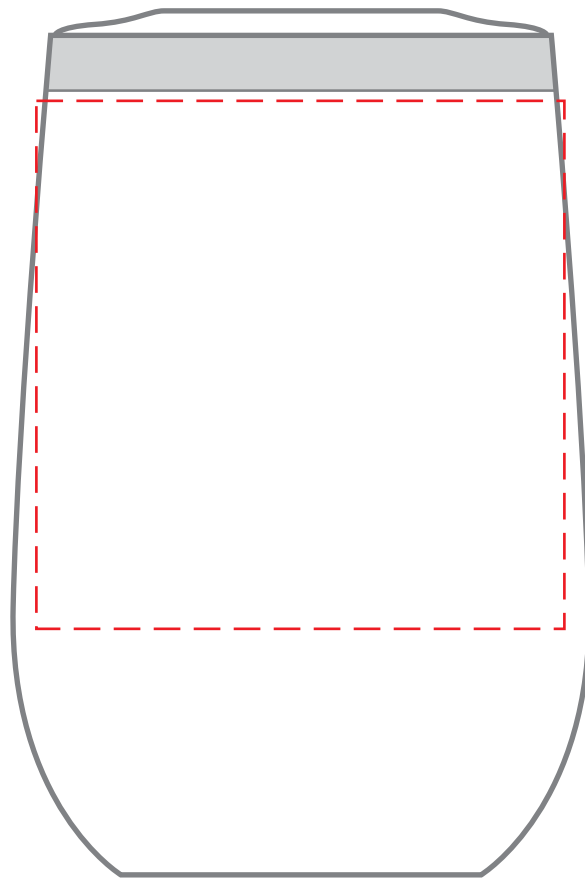

DGSM-PFP

10 oz. Stemless Wine Tumbler

DIRECT IMPRINT

Actual Size (100%)

IMPRINT AREA: 2"W X 2"H

- Red Layout Lines Do NOT Print.

DGSM-PFP

10 oz. Stemless Wine Tumbler

LASER

Actual Size (100%)

IMPRINT AREA: 2"W X 2.25"H

- Red Layout Lines Do NOT Print.

DGSM-PFP
10 oz. Stemless Wine Tumbler
FULL COLOR - WRAP

Actual Size (100%)

IMPRINT AREA: 10.25"W X 3.15"H

- Red Layout Lines Do NOT Print.

DGSM-PFP

10 oz. Stemless Wine Tumbler

FULL COLOR - SIDE

Actual Size (100%)

IMPRINT AREA: 2.75"W X 2.75"H

- Red Layout Lines Do NOT Print.

DGSM-PFP
25 oz. Bottle
DIRECT IMPRINT

Actual Size (100%)

IMPRINT AREA: 2.25"W X 3.5"H

- Red Layout Lines Do NOT Print.

DGSM-PFP
25 oz. Bottle
LASER

Actual Size (100%)

IMPRINT AREA: 1.5"W X 5"H

 - Red Layout Lines Do NOT Print.

DGSM-PFP
25 oz. Bottle
FULL COLOR - WRAP