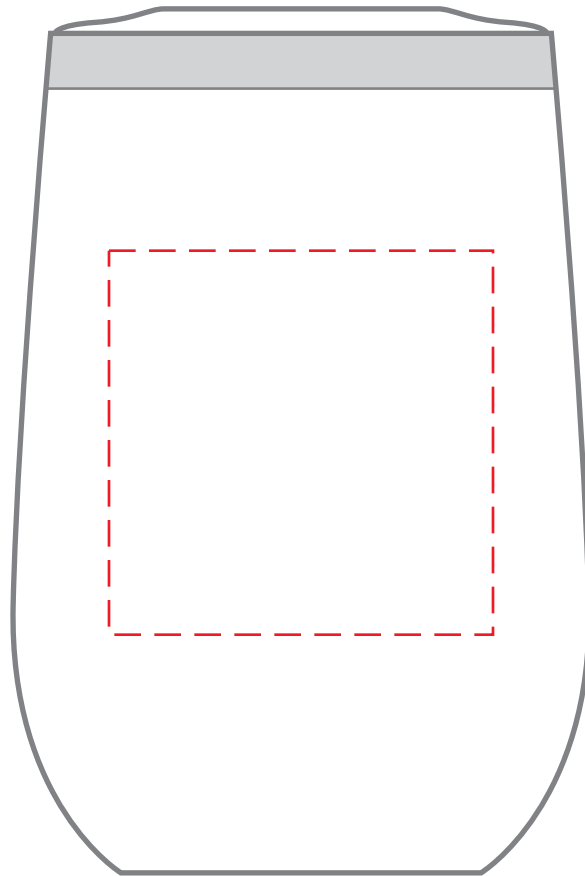

DGSM-PFP

10 oz. Stemless Wine Tumbler

DIRECT IMPRINT

Actual Size (100%)

IMPRINT AREA: 2"W X 2"H

- Red Layout Lines Do NOT Print.

DGSM-PFP

10 oz. Stemless Wine Tumbler

LASER

Actual Size (100%)

IMPRINT AREA: 2"W X 2.25"H

- Red Layout Lines Do NOT Print.

DGSM-PFP
10 oz. Stemless Wine Tumbler
FULL COLOR - WRAP

Actual Size (100%)

IMPRINT AREA: 10.25"W X 3.15"H

- Red Layout Lines Do NOT Print.

DGSM-PFP

10 oz. Stemless Wine Tumbler

FULL COLOR - SIDE

Actual Size (100%)

IMPRINT AREA: 2.75"W X 2.75"H

- Red Layout Lines Do NOT Print.

DGSM-PFP
25 oz. Bottle
DIRECT IMPRINT

Actual Size (100%)

Actual Size (100%)

IMPRINT AREA: 9.12"W X 5.91"H

- Red Layout Lines Do NOT Print.

DGSM-PFP
25 oz. Bottle
FULL COLOR - SIDE

HORIZONTAL
IMPRINT AREA: 3"W X 2.5"H

VERTICAL
IMPRINT AREA: 1.5"W X 5"H

Actual Size (100%)