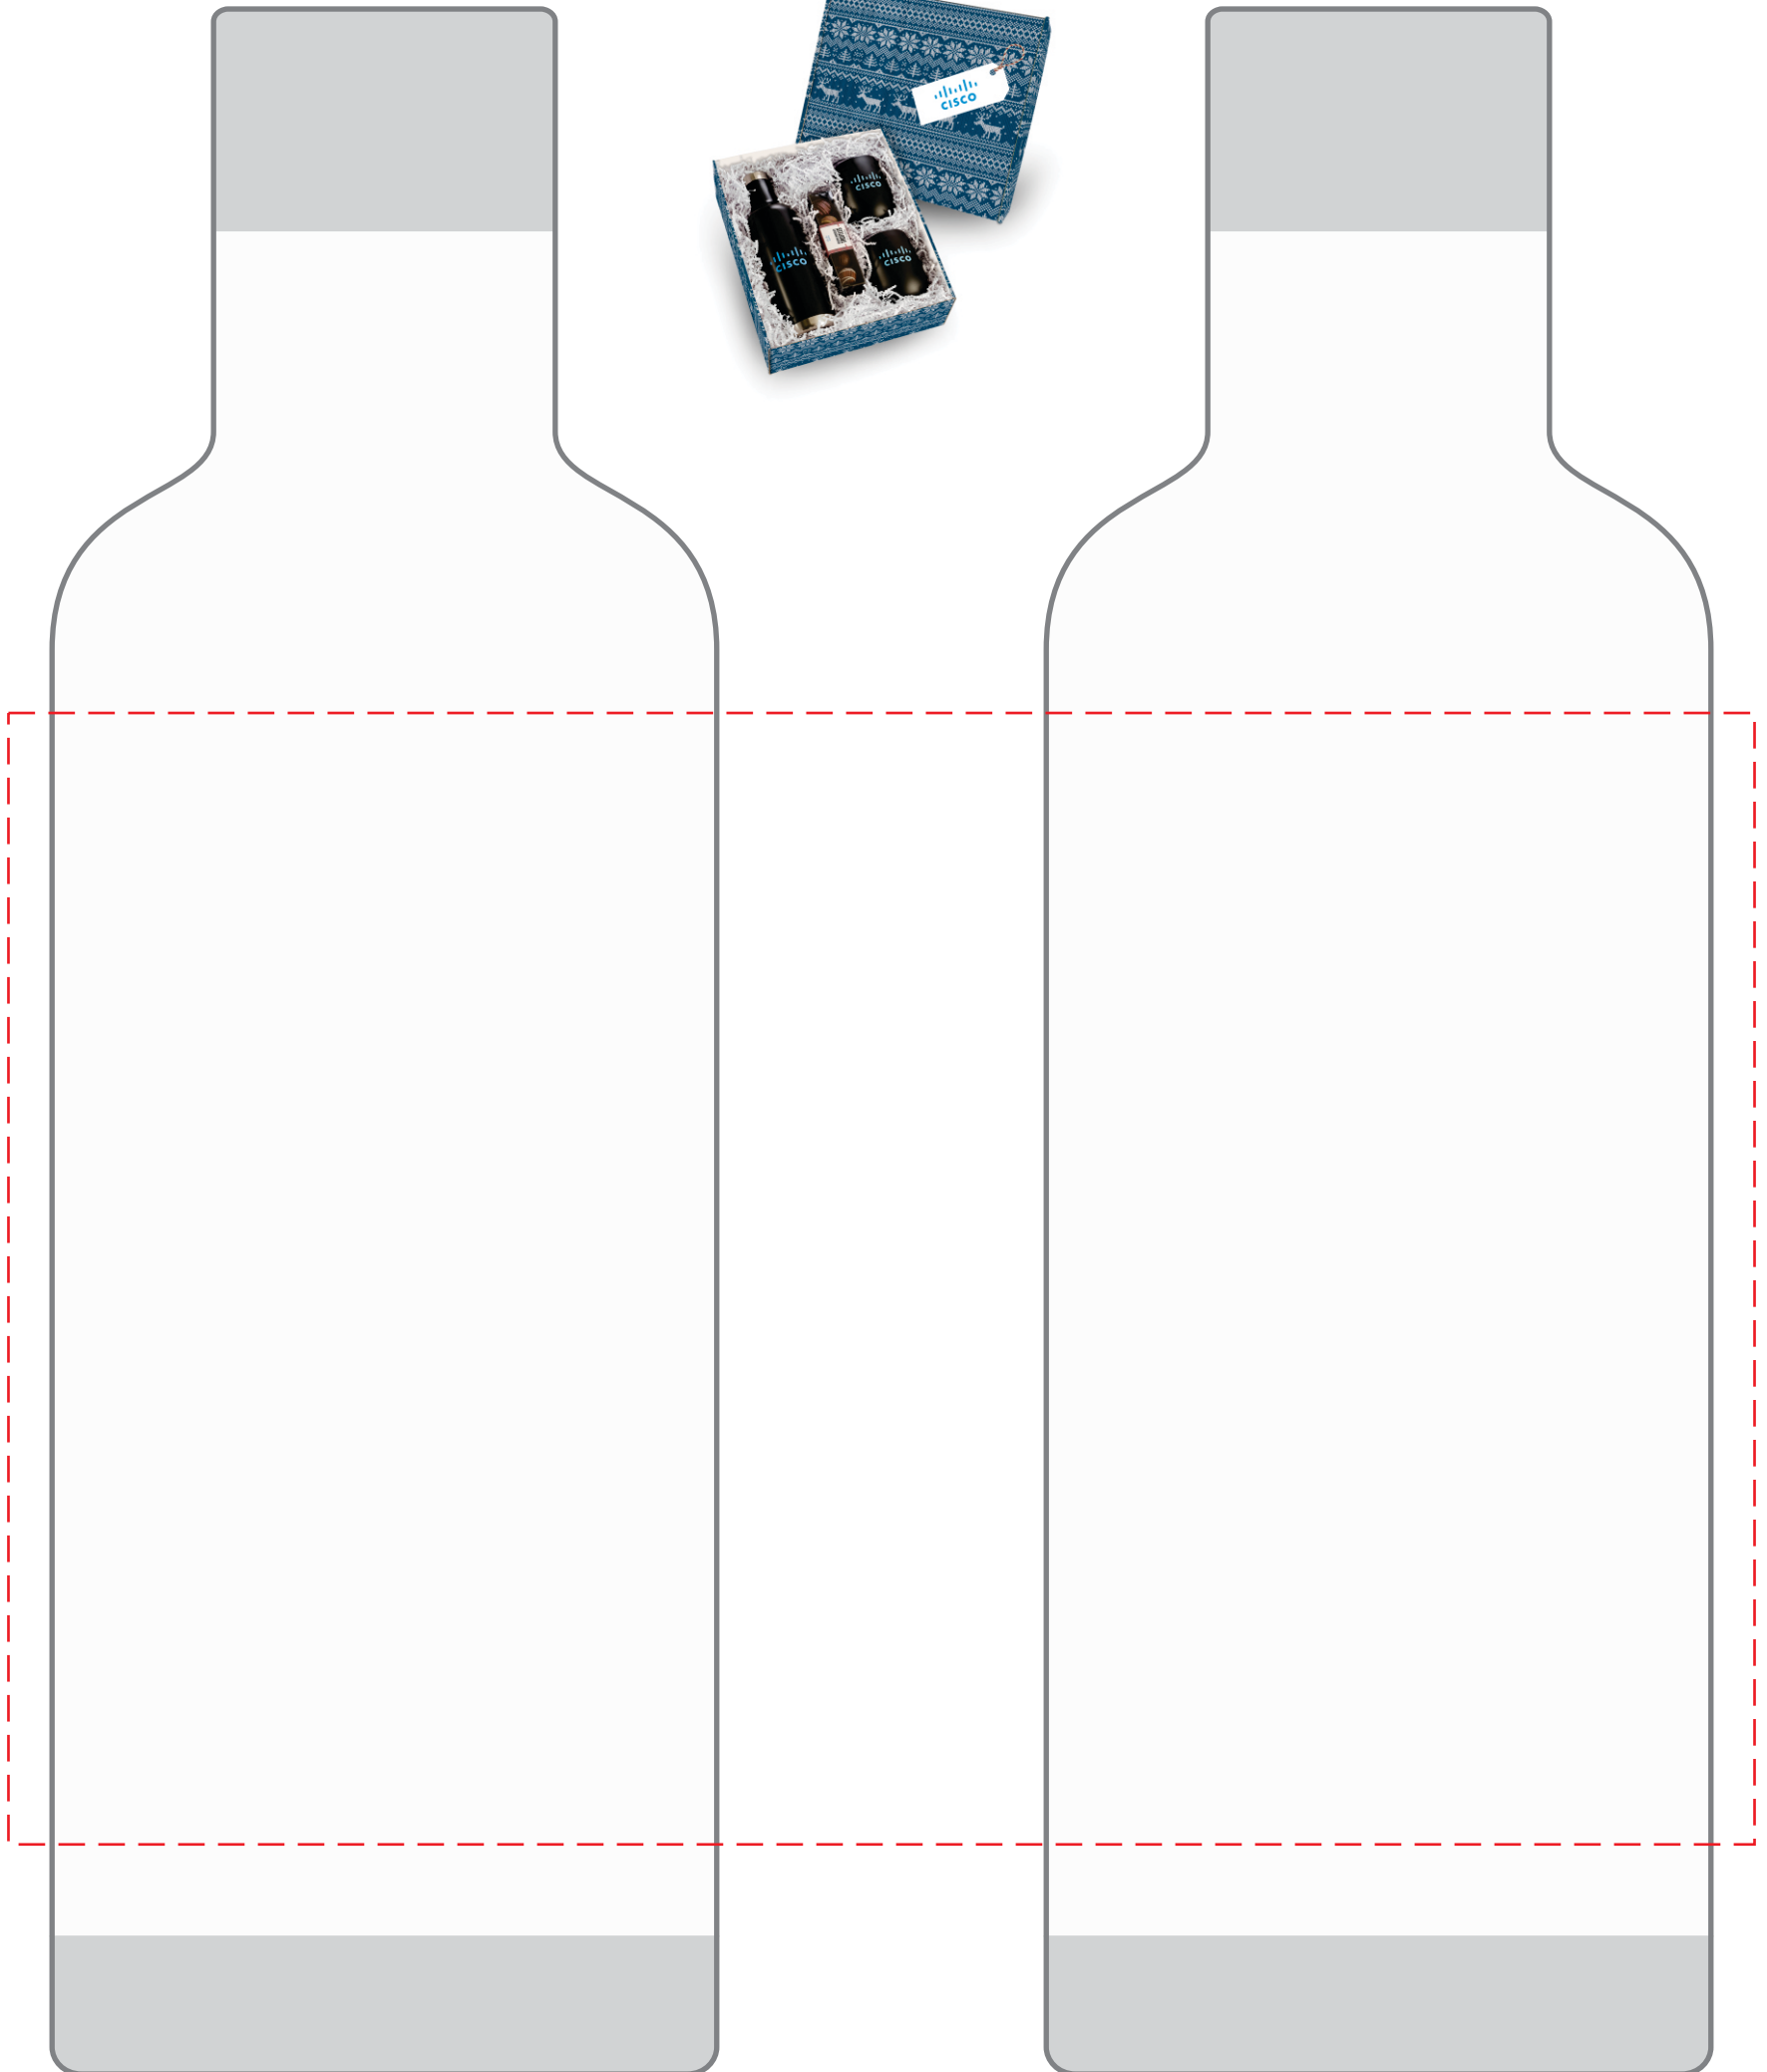

DGSM-PFP

10 oz. Stemless Wine Tumbler

FULL COLOR - SIDE

Actual Size (100%)

IMPRINT AREA: 2.75"W X 2.75"H

- Red Layout Lines Do NOT Print.

DGSM-PFP
25 oz. Bottle
DIRECT IMPRINT

Actual Size (100%)

IMPRINT AREA: 2.25"W X 3.5"H

- Red Layout Lines Do NOT Print.

DGSM-PFP
25 oz. Bottle
LASER

Actual Size (100%)

IMPRINT AREA: 1.5"W X 5"H

 - Red Layout Lines Do NOT Print.

DGSM-PFP
25 oz. Bottle
FULL COLOR - WRAP

Actual Size (100%)

IMPRINT AREA: 9.12"W X 5.91"H

- Red Layout Lines Do NOT Print.

DGSM-PFP
25 oz. Bottle
FULL COLOR - SIDE

HORIZONTAL
IMPRINT AREA: 3"W X 2.5"H

VERTICAL
IMPRINT AREA: 1.5"W X 5"H

Actual Size (100%)

- Black Layout Lines are Bleed Areas