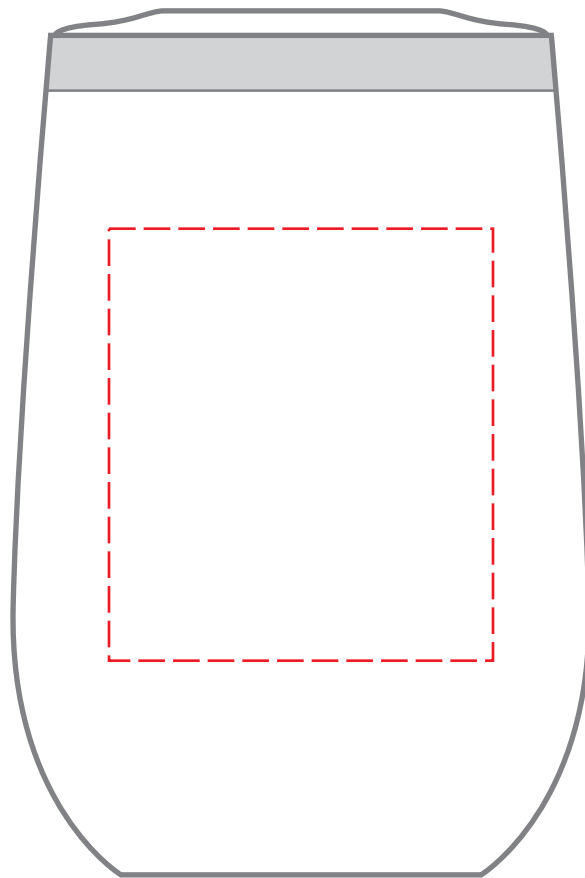

DGSM-PFP

10 oz. Stemless Wine Tumbler

DIRECT IMPRINT

Actual Size (100%)

IMPRINT AREA: 2"W X 2"H

- Red Layout Lines Do NOT Print.

DGSM-PFP

10 oz. Stemless Wine Tumbler

LASER

Actual Size (100%)

IMPRINT AREA: 2"W X 2.25"H

- Red Layout Lines Do NOT Print.

DGSM-PFP
10 oz. Stemless Wine Tumbler
FULL COLOR - WRAP

Actual Size (100%)

IMPRINT AREA: 10.25"W X 3.15"H

- Red Layout Lines Do NOT Print.

DGSM-PFP

10 oz. Stemless Wine Tumbler

FULL COLOR - SIDE

Actual Size (100%)

IMPRINT AREA: 2.75"W X 2.75"H

- Red Layout Lines Do NOT Print.

DGSM-PFP
25 oz. Bottle
DIRECT IMPRINT

Actual Size (100%)

Actual Size (100%)

IMPRINT AREA: 9.12"W X 5.91"H

- Red Layout Lines Do NOT Print.

DGSM-PFP
25 oz. Bottle
FULL COLOR - SIDE

HORIZONTAL
IMPRINT AREA: 3"W X 2.5"H

VERTICAL
IMPRINT AREA: 1.5"W X 5"H

Actual Size (100%)