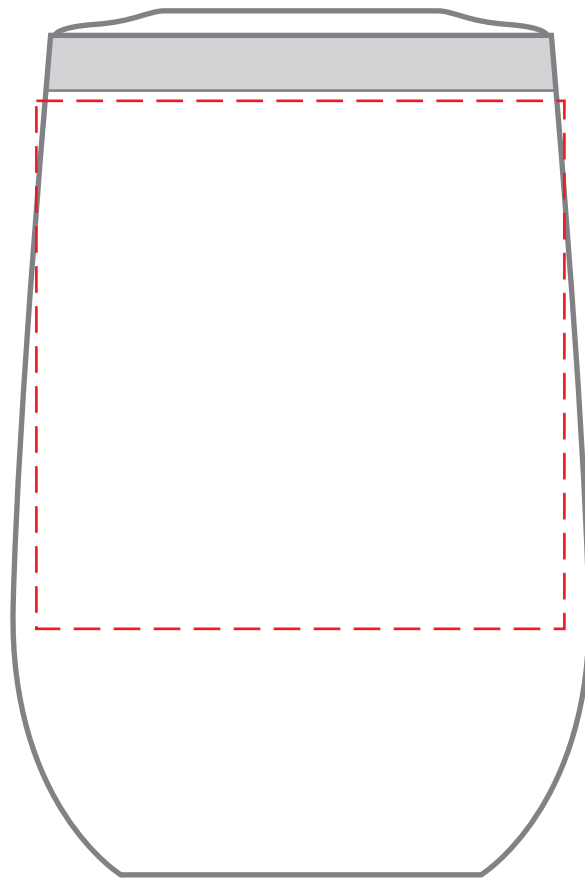

DGSG-PFP

10 oz. Stemless Wine Tumbler

DIRECT IMPRINT

Actual Size (100%)

IMPRINT AREA: 2"W X 2"H

- Red Layout Lines Do NOT Print.

DGSG-PFP

10 oz. Stemless Wine Tumbler

LASER

Actual Size (100%)

IMPRINT AREA: 2"W X 2.25"H

 - Red Layout Lines Do NOT Print.

DGSG-PFP
10 oz. Stemless Wine Tumbler
FULL COLOR - WRAP

Actual Size (100%)

IMPRINT AREA: 10.25"W X 3.15"H

- Red Layout Lines Do NOT Print.

DGSG-PFP

10 oz. Stemless Wine Tumbler

FULL COLOR - SIDE

Actual Size (100%)

IMPRINT AREA: 2.75"W X 2.75"H

- Red Layout Lines Do NOT Print.

DGSG-PFP
25 oz. Bottle
DIRECT IMPRINT

Actual Size (100%)

IMPRINT AREA: 2.25"W X 3.5"H

 - Red Layout Lines Do NOT Print.

DGSG-PFP

25 oz. Bottle

LASER

Actual Size (100%)

IMPRINT AREA: 1.5"W X 5"H

 - Red Layout Lines Do NOT Print.