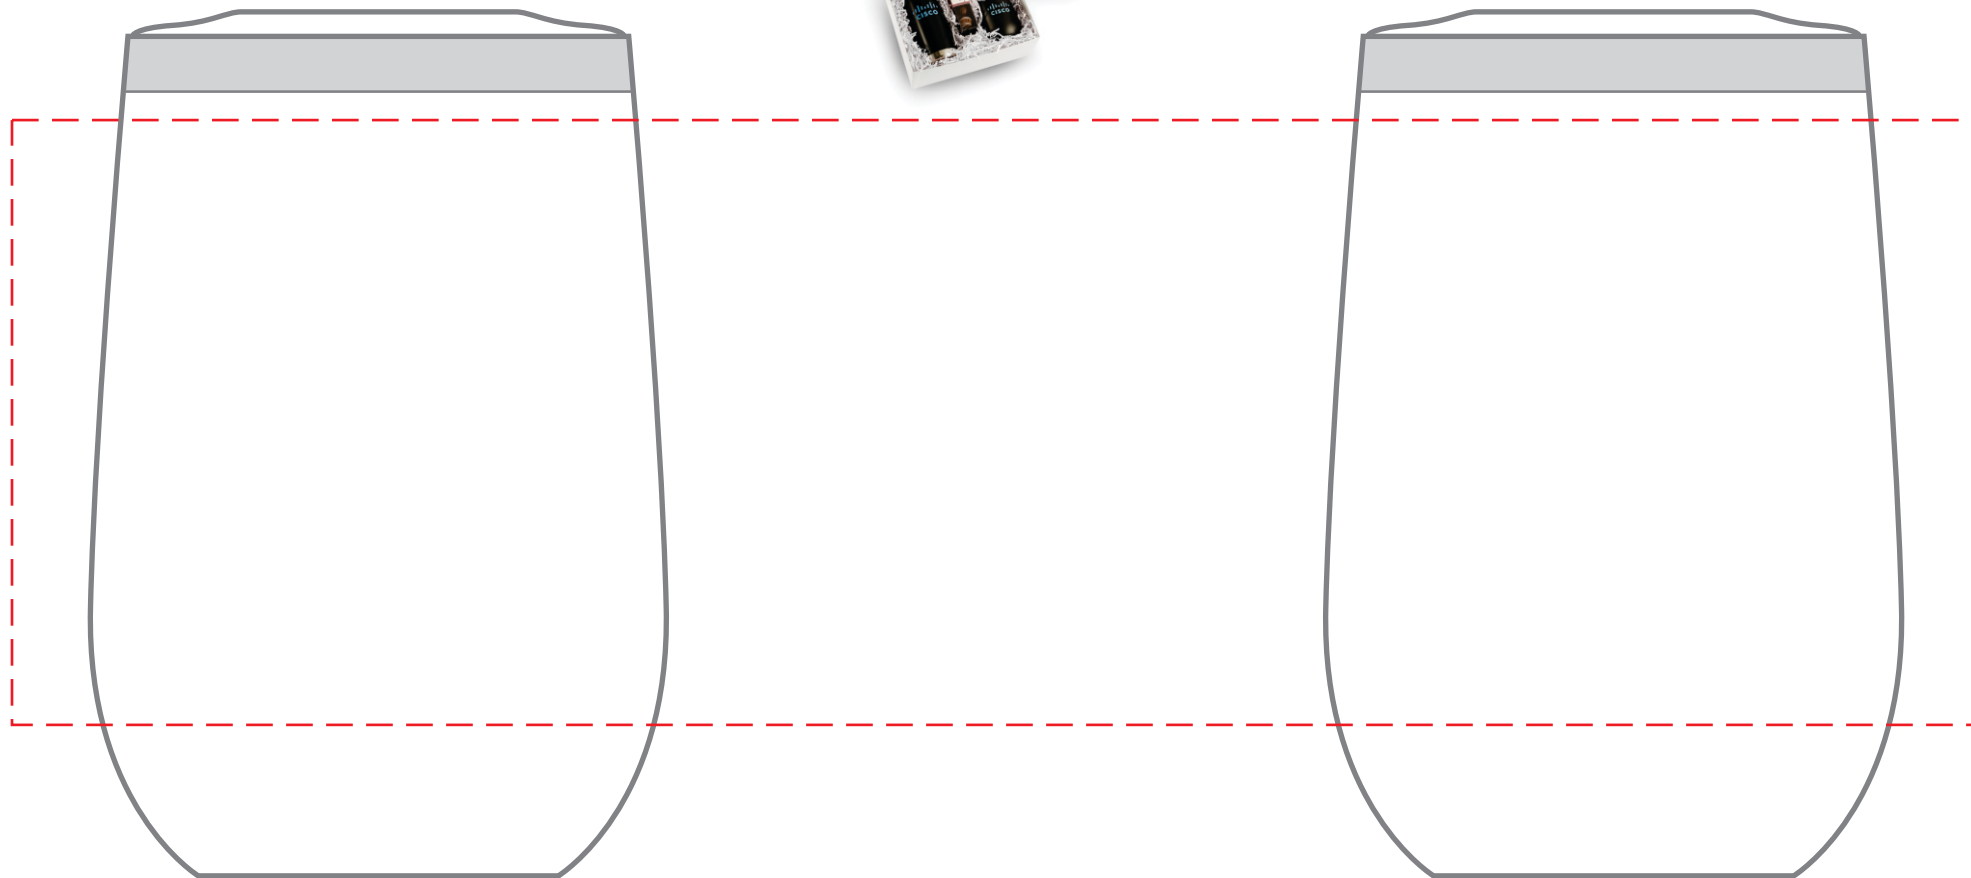

LASER

Actual Size (100%)

IMPRINT AREA: 2"W X 2.25"H

 - Red Layout Lines Do NOT Print.

DGSG-PFP
10 oz. Stemless Wine Tumbler
FULL COLOR - WRAP

Actual Size (100%)

IMPRINT AREA: 10.25"W X 3.15"H

- Red Layout Lines Do NOT Print.

DGSG-PFP

10 oz. Stemless Wine Tumbler

FULL COLOR - SIDE

Actual Size (100%)

IMPRINT AREA: 2.75"W X 2.75"H

- Red Layout Lines Do NOT Print.

DGSG-PFP
25 oz. Bottle
DIRECT IMPRINT

Actual Size (100%)

IMPRINT AREA: 2.25"W X 3.5"H

 - Red Layout Lines Do NOT Print.

DGSG-PFP

25 oz. Bottle

LASER

Actual Size (100%)

IMPRINT AREA: 1.5"W X 5"H

 - Red Layout Lines Do NOT Print.

A large, empty rectangular area defined by a red border, intended for the design content of the gift set sleeve. The area is divided into four horizontal sections by three red lines.

Actual Size (100%)