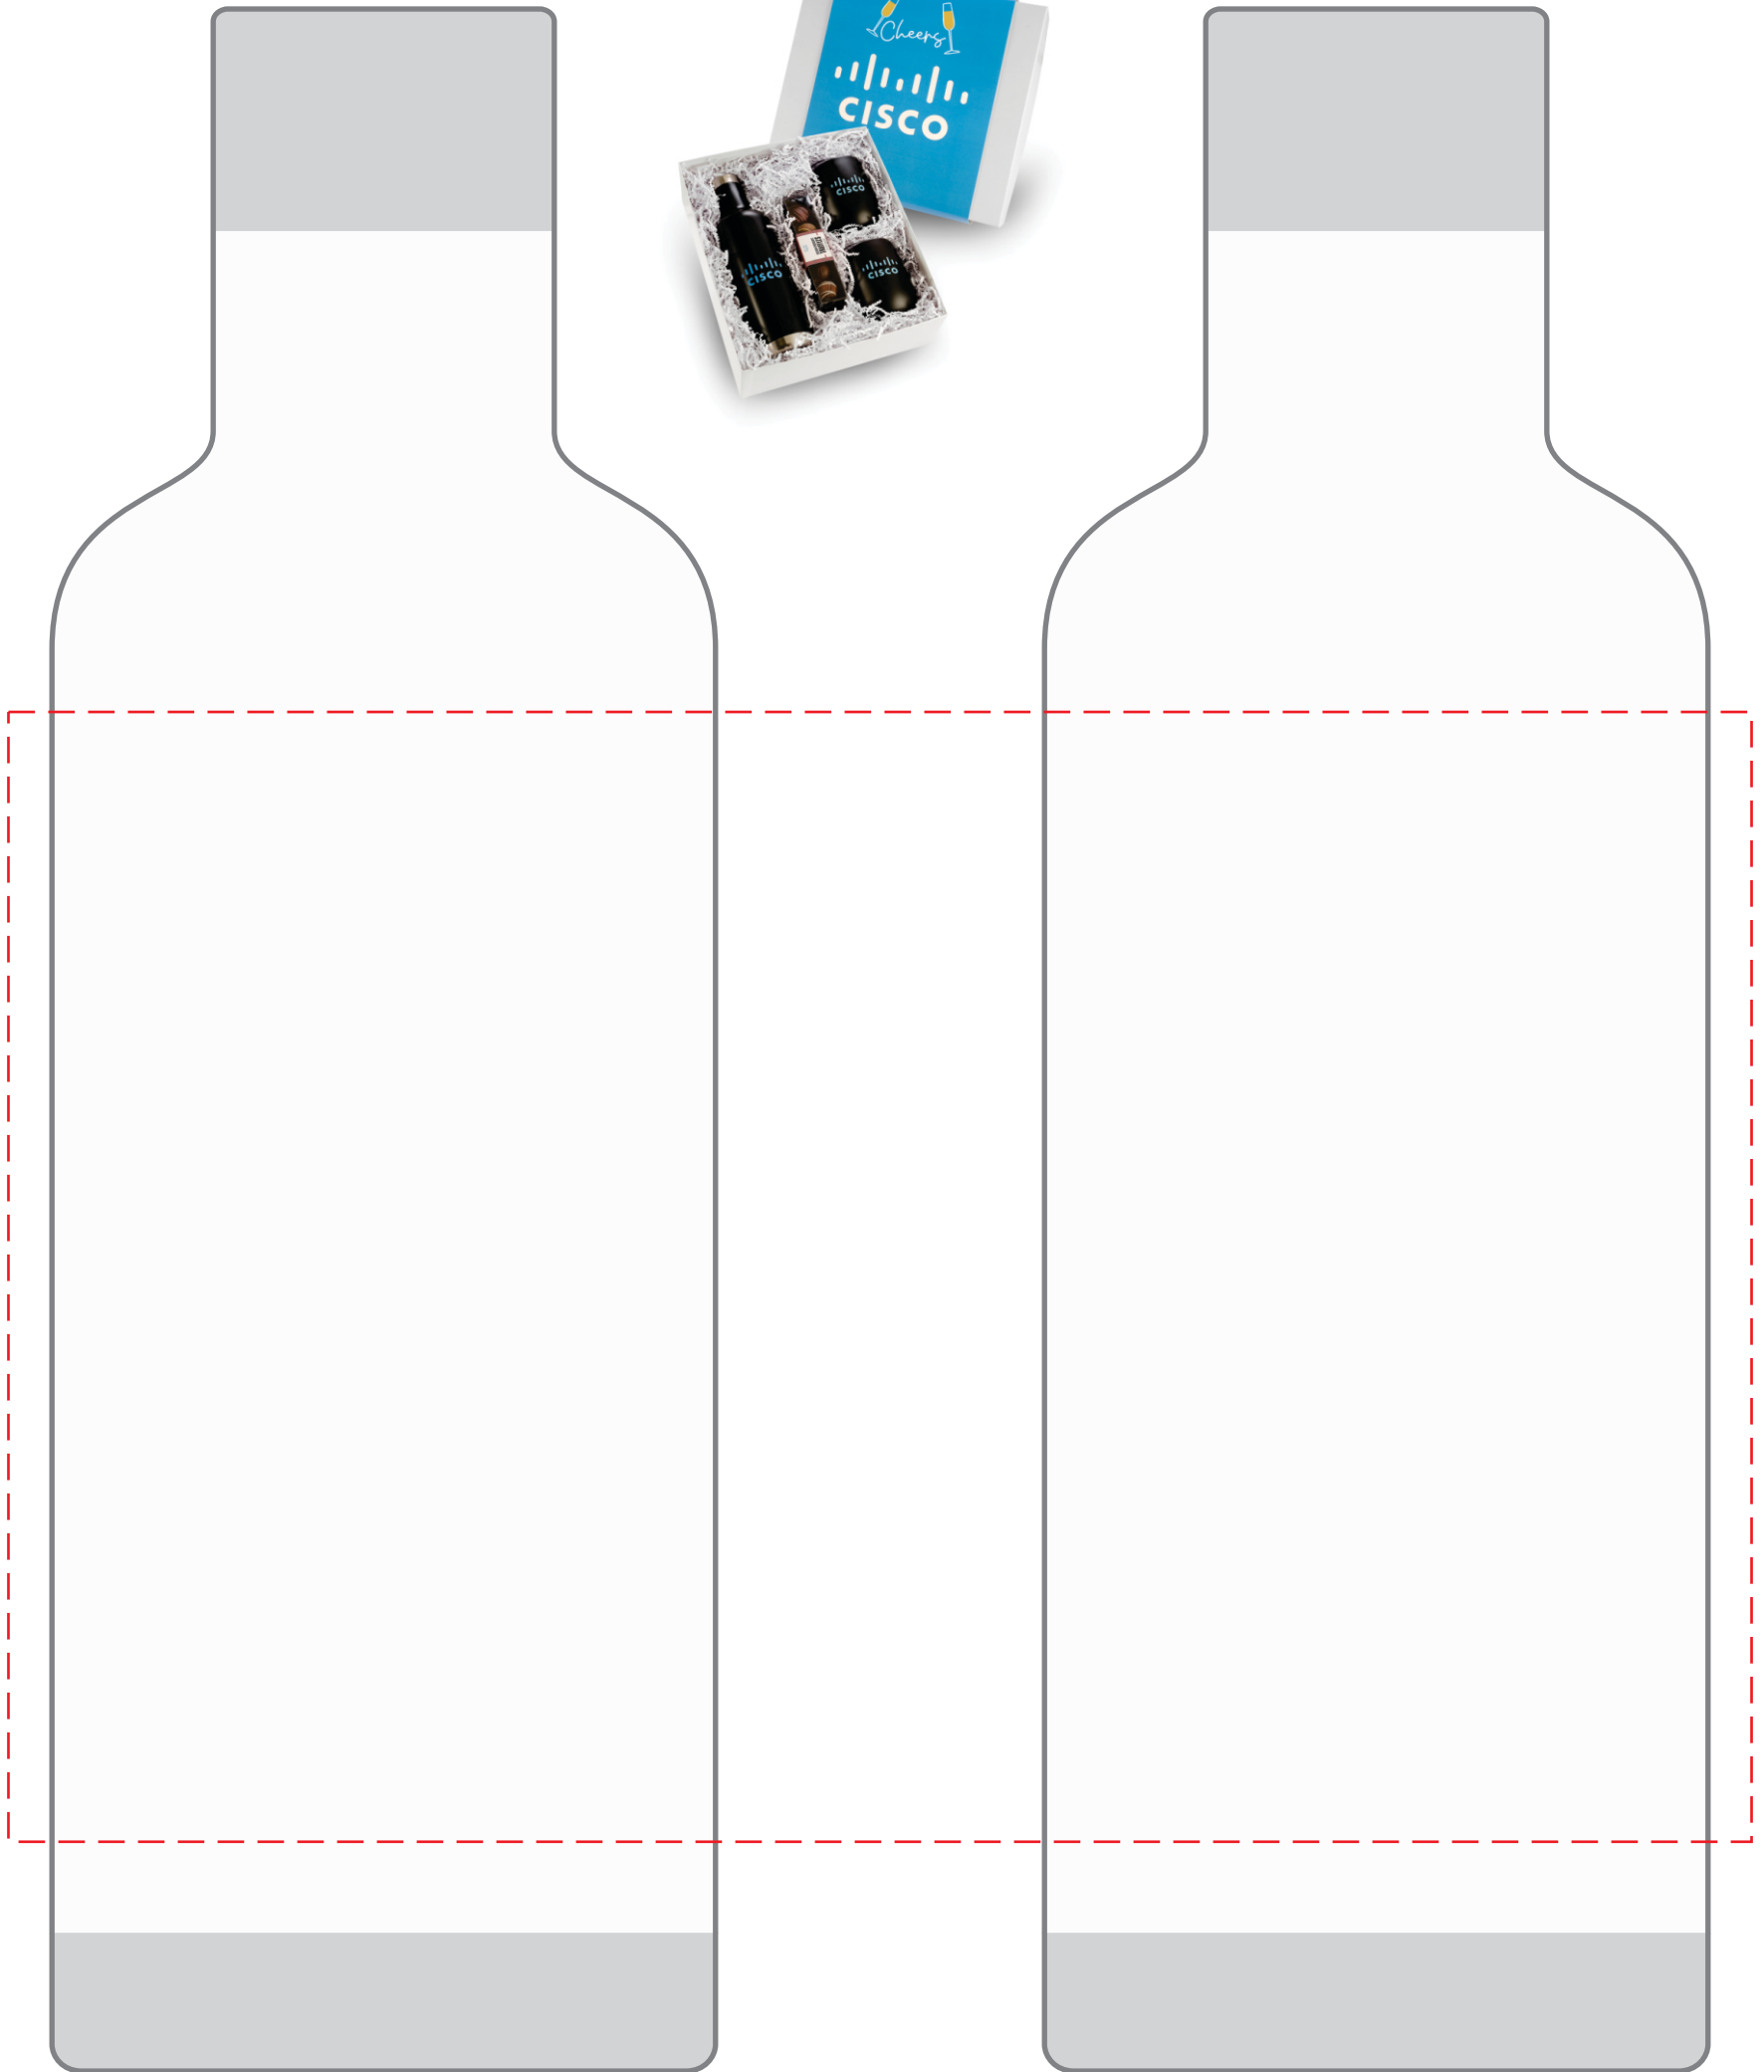

DGSG-PFP

10 oz. Stemless Wine Tumbler

FULL COLOR - SIDE

Actual Size (100%)

IMPRINT AREA: 2.75"W X 2.75"H

- Red Layout Lines Do NOT Print.

DGSG-PFP
25 oz. Bottle
DIRECT IMPRINT

Actual Size (100%)

IMPRINT AREA: 2.25"W X 3.5"H

 - Red Layout Lines Do NOT Print.

DGSG-PFP

25 oz. Bottle

LASER

Actual Size (100%)

IMPRINT AREA: 1.5"W X 5"H

 - Red Layout Lines Do NOT Print.

DGSG-PFP
25 oz. Bottle
FULL COLOR - WRAP

Actual Size (100%)

IMPRINT AREA: 9.12"W X 5.91"H

- Red Layout Lines Do NOT Print.

DGSG-PFP
25 oz. Bottle
FULL COLOR - SIDE

HORIZONTAL
IMPRINT AREA: 3"W X 2.5"H

VERTICAL
IMPRINT AREA: 1.5"W X 5"H

A large, empty rectangular area defined by a red border, intended for the design content of the gift set sleeve. The area is divided into four horizontal sections by three red lines.

Actual Size (100%)