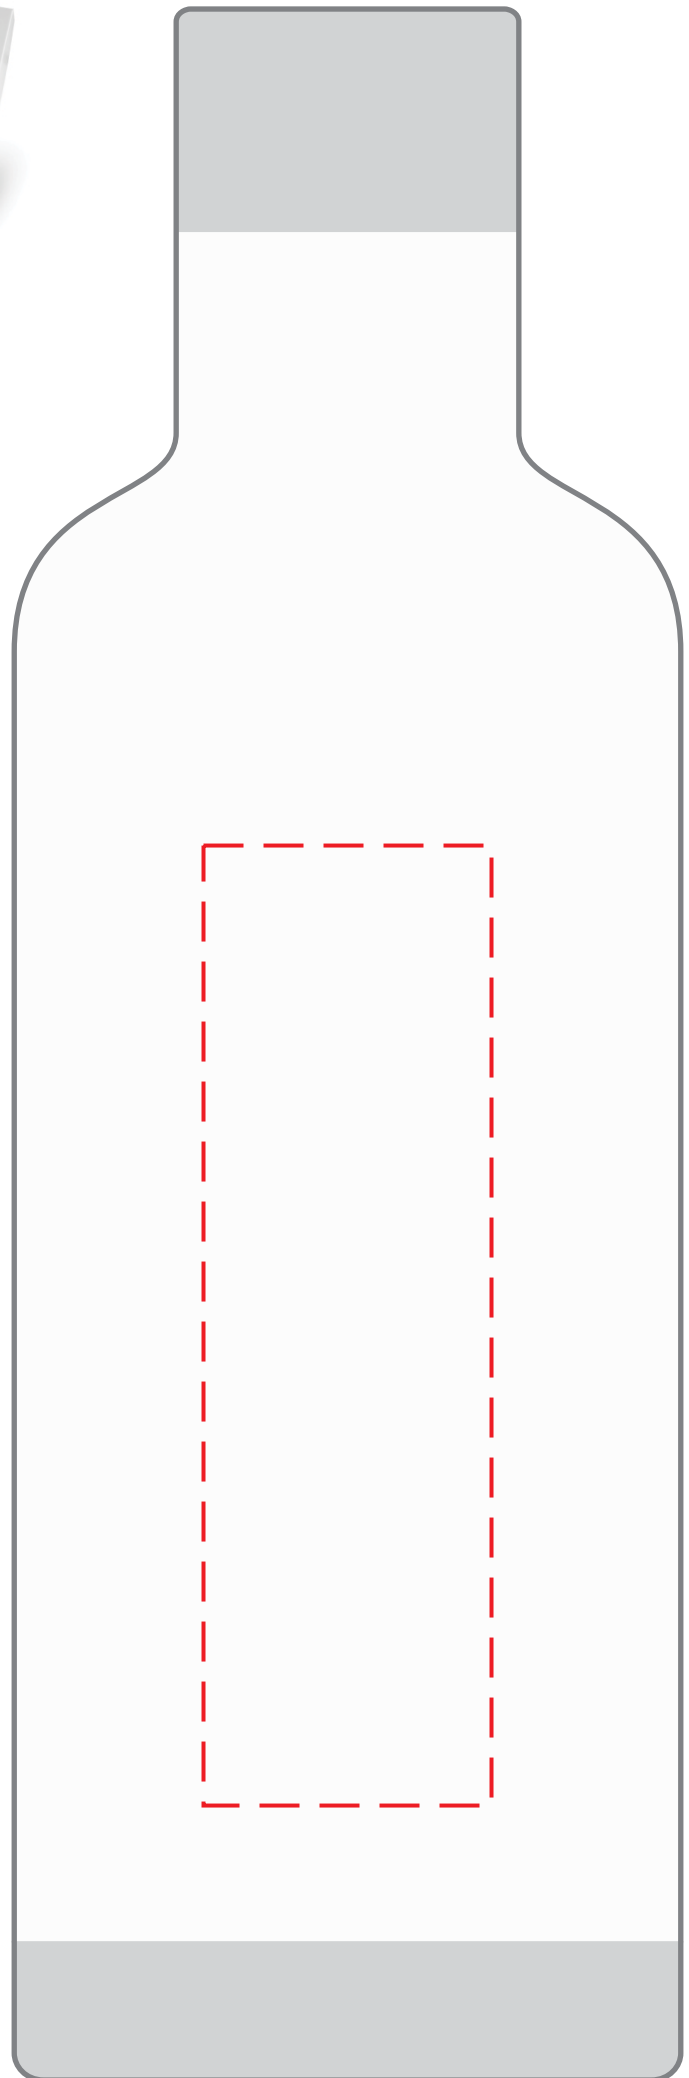

DGSG-PFP

10 oz. Stemless Wine Tumbler

DIRECT IMPRINT

Actual Size (100%)

IMPRINT AREA: 2"W X 2"H

- Red Layout Lines Do NOT Print.

DGSG-PFP

10 oz. Stemless Wine Tumbler

IMPRINT AREA: 2.25"W X 3.5"H

 - Red Layout Lines Do NOT Print.

DGSG-PFP

25 oz. Bottle

LASER

Actual Size (100%)

IMPRINT AREA: 1.5"W X 5"H

 - Red Layout Lines Do NOT Print.

DGSG-PFP
25 oz. Bottle
FULL COLOR - WRAP

Actual Size (100%)

IMPRINT AREA: 9.12"W X 5.91"H

- Red Layout Lines Do NOT Print.

DGSG-PFP
25 oz. Bottle
FULL COLOR - SIDE

HORIZONTAL
IMPRINT AREA: 3"W X 2.5"H

VERTICAL
IMPRINT AREA: 1.5"W X 5"H

A large, empty rectangular area defined by a red border, intended for the design content of the gift set sleeve. The area is divided into four horizontal sections by three red lines.

Actual Size (100%)