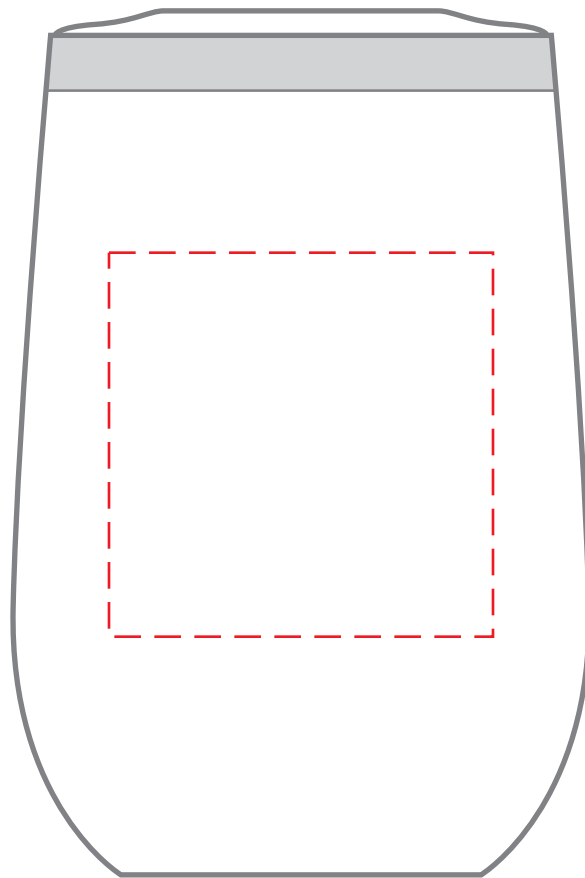

DGSG-PFP

10 oz. Stemless Wine Tumbler

DIRECT IMPRINT

Actual Size (100%)

IMPRINT AREA: 2"W X 2"H

- Red Layout Lines Do NOT Print.

DGSG-PFP

10 oz. Stemless Wine Tumbler

LASER

Actual Size (100%)

IMPRINT AREA: 2"W X 2.25"H

 - Red Layout Lines Do NOT Print.

DGSG-PFP
10 oz. Stemless Wine Tumbler
FULL COLOR - WRAP

Actual Size (100%)

IMPRINT AREA: 10.25"W X 3.15"H

- Red Layout Lines Do NOT Print.

DGSG-PFP

10 oz. Stemless Wine Tumbler

FULL COLOR - SIDE

Actual Size (100%)

IMPRINT AREA: 2.75"W X 2.75"H

- Red Layout Lines Do NOT Print.

DGSG-PFP
25 oz. Bottle
DIRECT IMPRINT

Actual Size (100%)

A large, empty rectangular area defined by a red border, intended for the design content of the gift set sleeve. The area is divided into four horizontal sections by three red lines.

Actual Size (100%)