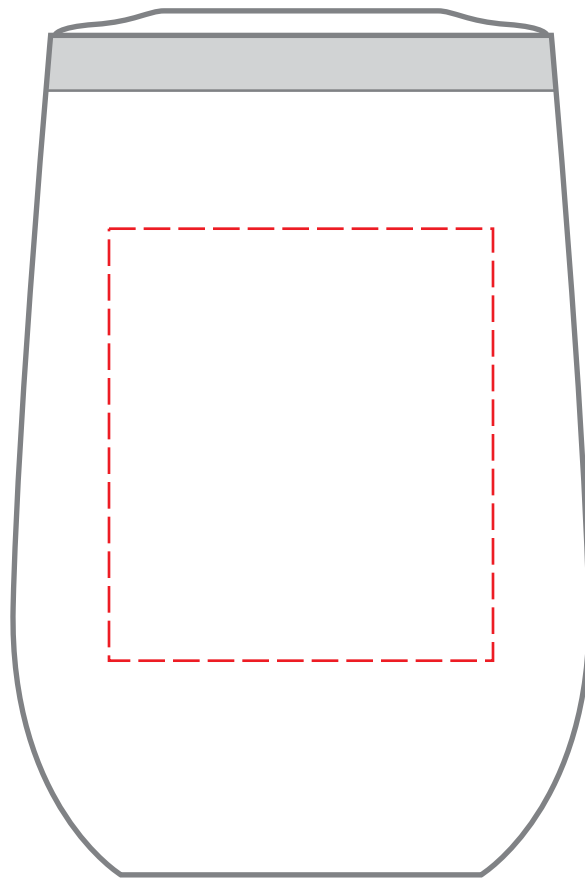

DGSG-PFP

10 oz. Stemless Wine Tumbler

DIRECT IMPRINT

Actual Size (100%)

IMPRINT AREA: 2"W X 2"H

- Red Layout Lines Do NOT Print.

DGSG-PFP

10 oz. Stemless Wine Tumbler

LASER

Actual Size (100%)

IMPRINT AREA: 2"W X 2.25"H

 - Red Layout Lines Do NOT Print.

DGSG-PFP
10 oz. Stemless Wine Tumbler
FULL COLOR - WRAP

Actual Size (100%)

IMPRINT AREA: 10.25"W X 3.15"H

- Red Layout Lines Do NOT Print.

DGSG-PFP

10 oz. Stemless Wine Tumbler

FULL COLOR - SIDE

Actual Size (100%)

IMPRINT AREA: 2.75"W X 2.75"H

- Red Layout Lines Do NOT Print.

DGSG-PFP
25 oz. Bottle
DIRECT IMPRINT

Actual Size (100%)

A large, empty rectangular area defined by a red border, intended for the design content of the gift set sleeve. The area is divided into four horizontal sections by three red lines.

Actual Size (100%)