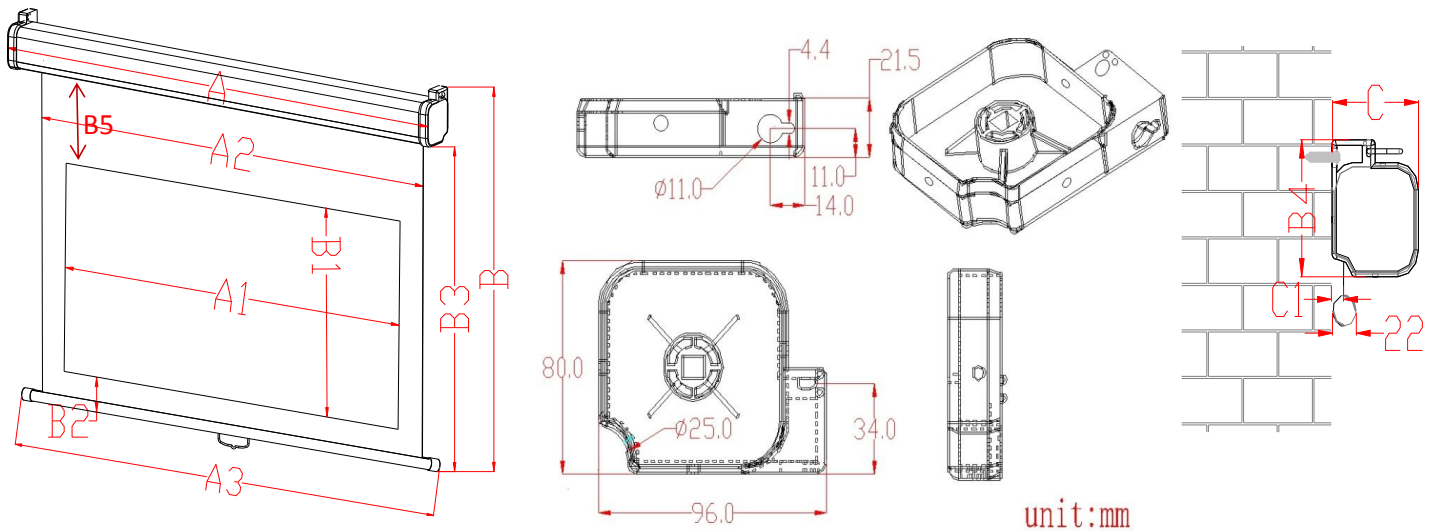

Unit: inch

Model Number	Nominal Diagonal	Case Length (A)	Viewing Width (A1)	Screen Width (A2)	Weight bar Length (A3)	Screen Overall Height (B)	Viewing Height (B1)	B2	B3	End cap Height (B4)	Top Black Border (B5)	End cap Width (C)	C1
M84VSR-Pro	84" (4:3)	73.5	67.2	70.2	73.3	60.2	50.4	2.4	56.4	3.8	3.5	3.1	0.8
M100VSR-Pro	100" (4:3)	86.3	80.0	83.0	86.1	73.3	60.0	2.4	69.5	3.8	7.1	3.1	0.8
M120VSR-Pro	120" (4:3)	102.3	96.0	99.0	102.1	85.1	72.0	2.4	81.3	3.8	6.9	3.1	0.8
M84HSR-Pro	84" (16:9)	79.3	73.2	76.2	79.1	54.9	41.2	2.4	51.1	3.8	7.5	3.1	0.8
M100HSR-Pro	100" (16:9)	93.5	87.2	90.2	93.3	63.5	49.0	2.4	59.7	3.8	8.3	3.1	0.8
M120HSR-Pro	120" (16:9)	110.9	104.6	107.6	110.7	72.5	58.8	2.4	68.7	3.8	7.5	3.1	0.8

The listed measurements are for general reference only. Please contact Elite Screens to verify product design and dimensions before attempting to integrate its products with any structural or furniture modification. Although a manufacturer may offer product advice, it may be taken or disregarded at the integrator's discretion. Elite Screens will not be held responsible or be otherwise liable for faulty installations.

Note: Data Error may be ±1"