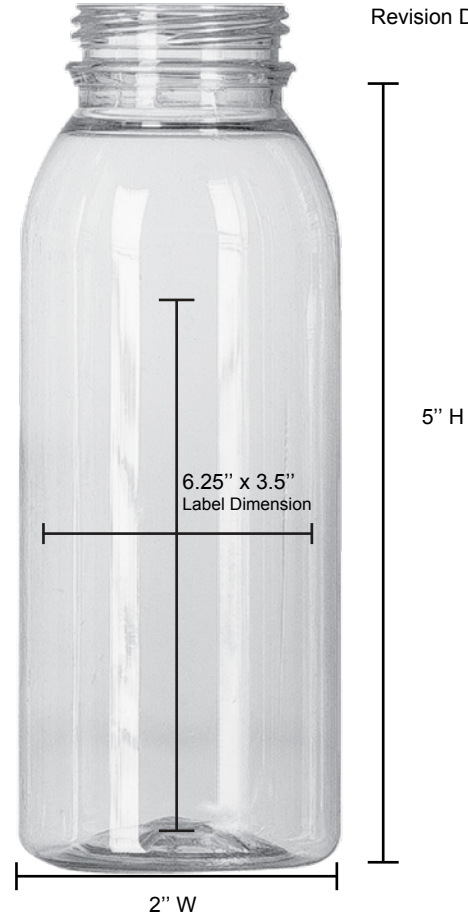

# 8oz Bullet Round DBJ

www.captivaco.com

1.800.861.3868

info@captivaco.com

@CaptivaCo

Revision Date: June 2020

<b>Product #</b>	<b>JBRCC-8oz-38(DBJ)</b>
Capacity	8oz
Weight	20g $\pm$ 1
Neck Finish	38mm (DBJ)
Dimensions (w x h)	2" x 5"
Label Dimensions (w x h)	6.25" x 3.5"
Material	PET
Compliance	BPA Free, Dairy(IMS), Cold Fill
Add-ons Available	Eco Clear, RPET, Color Additive

<b>Packing Info</b>	
Case Pack	723 ea.
Case Dimensions	43" x 24" x 17"
Case Weight	35 lbs.
Box Pack	320 ea.
Box Dimensions	22" x 18" x 24"
Box Weight	17 lbs.
Pallet Pack	6,748 ea.
Pallet Dimensions	48" x 40" x 74"
Pallet Weight	385 lbs.

# 8oz Bullet Round DS1.5

www.captivaco.com

1.800.861.3868

info@captivaco.com

@CaptiveCo

<b>Product #</b>	<b>JBRCC-8oz-38(DS1.5)</b>
Capacity	8oz
Weight	28g $\pm$ 1
Neck Finish	38mm (DS1.5)
Dimensions (w x h)	1.99" x 6.17"
Label Dimensions (w x h)	6.25" x 3.5"
Material	PET
Compliance	BPA Free, Dairy, Cold Fill, HPP
Add-ons Available	Eco Clear, RPET, Color Additive