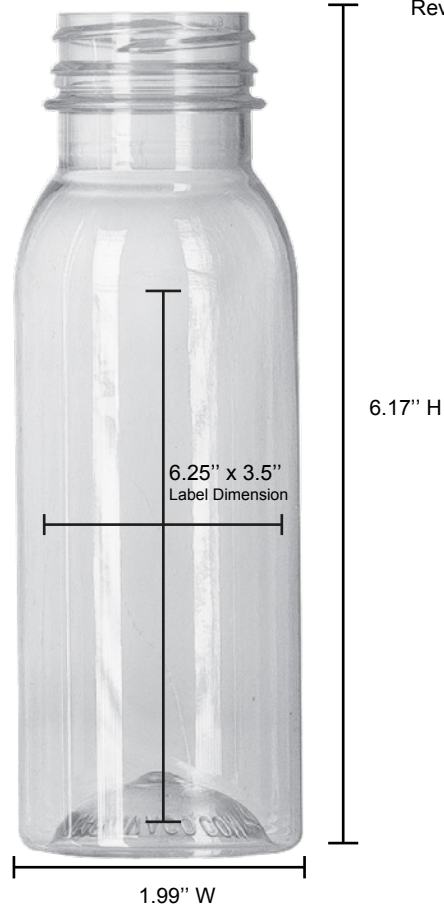

# 8oz Bullet Round DBJ

www.captivaco.com

1.800.861.3868

info@captivaco.com

@CaptivaCo

Revision Date: June 2020

<b>Product #</b>	<b>JBRCC-8oz-38(DBJ)</b>
Capacity	8oz
Weight	20g $\pm$ 1
Neck Finish	38mm (DBJ)
Dimensions (w x h)	2" x 5"
Label Dimensions (w x h)	6.25" x 3.5"
Material	PET
Compliance	BPA Free, Dairy(IMS), Cold Fill
Add-ons Available	Eco Clear, RPET, Color Additive

<b>Packing Info</b>	
Case Pack	723 ea.
Case Dimensions	43" x 24" x 17"
Case Weight	35 lbs.
Box Pack	320 ea.
Box Dimensions	22" x 18" x 24"
Box Weight	17 lbs.
Pallet Pack	6,748 ea.
Pallet Dimensions	48" x 40" x 74"
Pallet Weight	385 lbs.

# 8oz Bullet Round DS1.5

www.captivaco.com

1.800.861.3868

info@captivaco.com

@CaptiveCo

<b>Product #</b>	<b>JBRCC-8oz-38(DS1.5)</b>
Capacity	8oz
Weight	28g $\pm$ 1
Neck Finish	38mm (DS1.5)
Dimensions (w x h)	1.99" x 6.17"
Label Dimensions (w x h)	6.25" x 3.5"
Material	PET
Compliance	BPA Free, Dairy, Cold Fill, HPP
Add-ons Available	Eco Clear, RPET, Color Additive