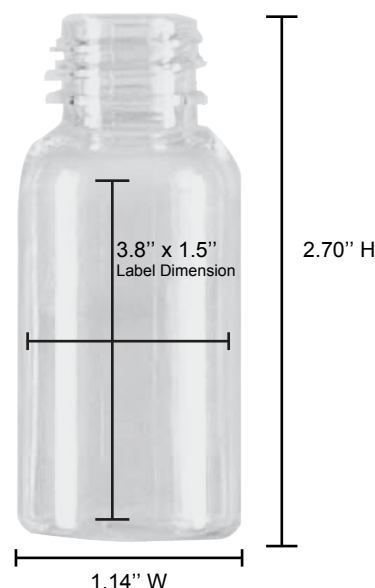

1oz Boston Round 20(410)

www.captivaco.com

1.800.861.3868

info@captivaco.com

@CaptiveCo

Revision Date: June 2020

Product #	JORCC-1oz-20(410)
Capacity	1oz
Weight	8g \pm 1
Neck Finish	20mm (410)
Dimensions (w x h)	1.14" x 2.70"
Label Dimensions (w x h)	3.8" x 1.5"
Material	PET
Compliance	BPA Free, Dairy, Cold Fill

Packing Info

Case Pack	990 ea.
Case Dimensions	12" x 17" x 26"
Case Weight	20 lbs.
Pallet Pack	24,750 ea.
Pallet Dimensions	48" x 40" x 70"
Pallet Weight	530 lbs.

**CAPTIVA
CONTAINERS**

Confidential drawings, specifications & compatibility information provided by Captiva Containers is to serve as a general guide. It is the responsibility of the end-user to determine if the packaging (bottle & closure) is well suited to be fully compatible with their processes & desired product application.