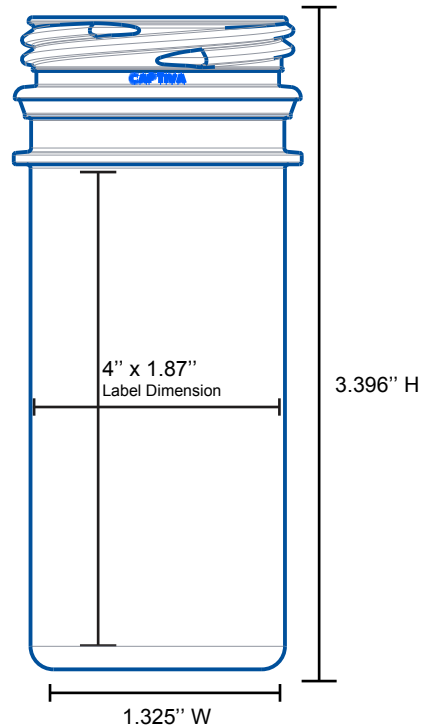

1.75oz Shot Round 38(DBJ)

www.captivaco.com

1.800.861.3868

info@captivaco.com

@CaptivaCo

Revision Date: August 2020

Product #	JTRCC-1.75oz-38(DBJ)
Capacity	1.75oz
Weight	13.2g \pm 1g
Neck Finish	38mm (DBJ)
Dimensions (w x h)	1.325" x 3.396"
Label Dimensions (w x h)	4" x 1.87"
Compliance	BPA Free, Dairy, Cold Fill, HPP
Add-ons-available	Color additive, ecoclear

Packing Info	
Case Pack	900 units
Case Dimensions	22" x 18" x 24"
Case Weight	30 lbs.
Pallet Pack	10,800 ea.
Pallet Dimensions	48" x 40" x 74"
Pallet Weight	395 lbs.

Confidential drawings, specifications & compatibility information provided by Captiva Containers is to serve as a general guide. It is the responsibility of the end-user to determine if the packaging (bottle & closure) is well suited to be fully compatible with their processes & desired product application.