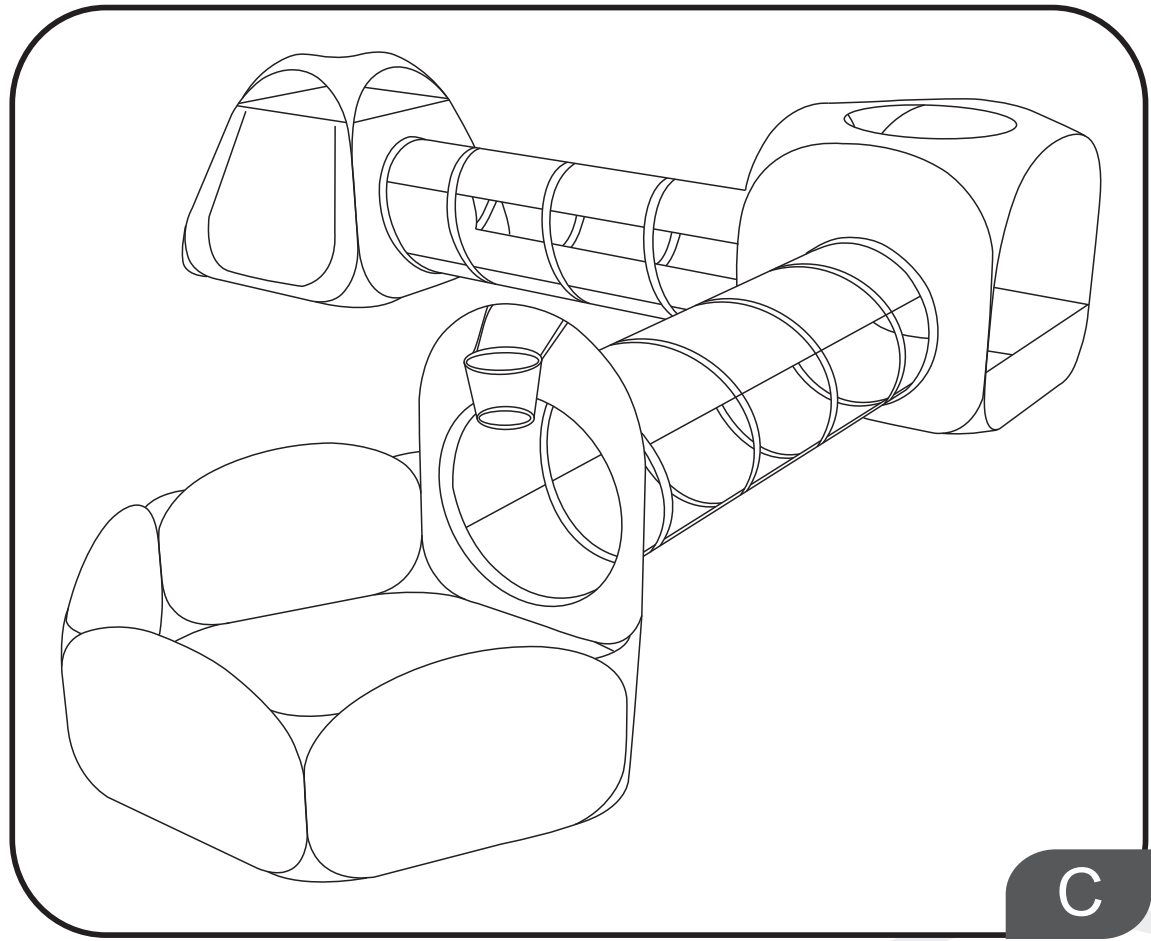

# Pop-up Tent with Tunnel

**WARNING:** Not suitable for children under 36 months due to small parts which may represent a choking or suffocation hazard. Please retain information for future reference. We recommend adult supervision at all times. Colours and contents may vary from those illustrated.