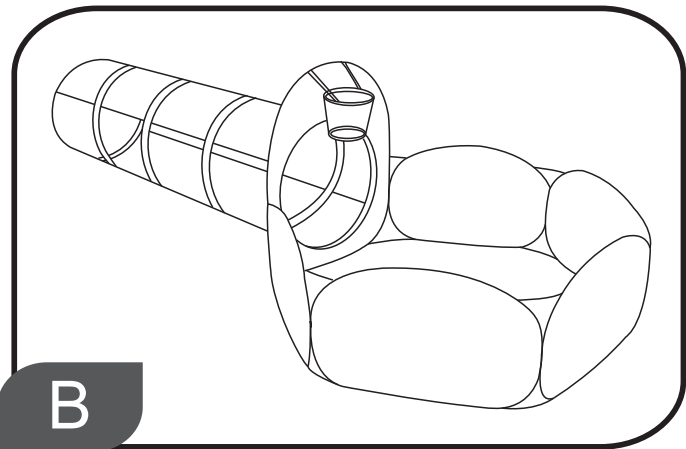

# Pop-up Tent with Tunnel

**WARNING:** Not suitable for children under 36 months due to small parts which may represent a choking or suffocation hazard. Please retain information for future reference. We recommend adult supervision at all times. Colours and contents may vary from those illustrated.