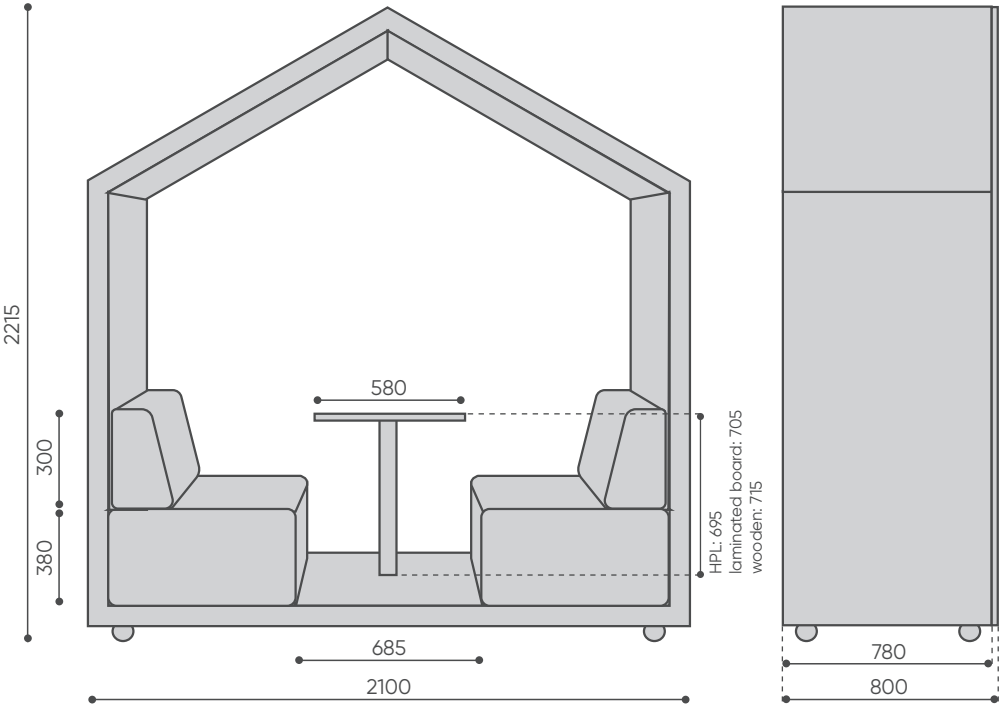

Cable included (with mediaport) (length 1 m) (type E – Poland, France; type F – Germany, type G – United Kingdom).

acoustic information

01 sound absorption

The interior and exterior upholstered panels (in the upholstered version) are filled with a special sound-absorbing non-woven fabric with a high sound absorption coefficient. As a result, they effectively reduce the noise level in the room in which they are located, and the voices of conversations in the booth are partially absorbed close to the sound source.

02 sound shielding

Thanks to the construction with high walls and a roof, the acoustic wave penetrates to the rest of the office to a lesser extent - the range of talks in the booth is reduced.

The walls reduce the noise coming to the inside of the booth from the office, thanks to which the conditions for meetings and talks are more comfortable.

technical data

Dimensions are expressed in millimeters.

Dimensions are approximate and may vary depending on the selected product configuration. The requirements of the standard are always fulfilled.

The product sheet contains a description of the color options, variants of the wall, floor and panel finishes, as well as the furnishing components possible to be installed.