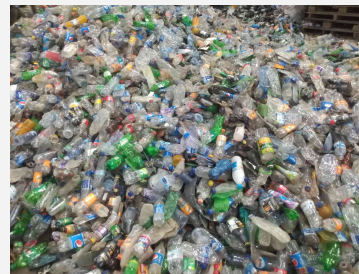

PLASTIC CLEAN-UP CERTIFICATE

Certificate issued: 18.01.2022
Certificate verified: 18.01.2022
Reference: EM248
Invoice: 1243
Customer: Amazon

Cleanup Data

Period cleaned up: December 2021
Certificate amount: 1,046 KG
Plastic cleaned up: PET Bottles
Handling: Collection and delivery

Location

Cleanup location: [Ibeju Lekki](#) and [Epe](#), Nigeria

Activity

Local organisation Ocean Clear Recyclers