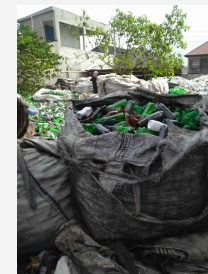

PLASTIC CLEAN-UP CERTIFICATE

Certificate issued: 18.01.2022
Certificate verified: 18.01.2022
Reference: EM248
Invoice: 1243
Customer: Amazon

Cleanup Data

Period cleaned up: December 2021
Certificate amount: 1,046 KG
Plastic cleaned up: PET Bottles
Handling: Collection and delivery

Location

Cleanup location: [Ibeju Lekki](#) and [Epe](#), Nigeria

Activity

Local organisation Ocean Clear Recyclers