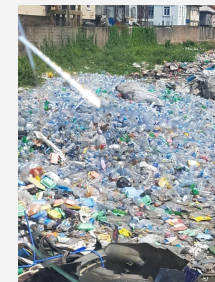

PLASTIC CLEAN-UP CERTIFICATE

Certificate issued: 27.1.2021
Certificate verified: 27.1.2021
Reference: EM132
Invoice: 1152 Amazon

Cleanup Data

Period cleaned up: December 2020
Certificate amount: 1700 KG
Plastic cleaned up: PET
Handling: Collection and sorting

Location

Cleanup location: [Lagos Island & Victoria Island, Nigeria](#)

Activity

Local organisation Westman Recycling

COLLECTION PROJECT

Lagos Island & Victoria Island, Nigeria

Project information

Empower is working with Westman Recycle as part of the pilot project in Nigeria with initiation during the fall of 2020. Though only started operating in the third quarter of 2020, Westman Recycle has achieved an impressive ramp-up, from zero to 100 tons/month, mostly of PET bottles, striving to scale up further into 2021. The source of collection is both resources from landfills that otherwise would have been lost and damaged the surrounding area, and from streets and beaches, mostly at Lagos Island and Victoria Island, both located in the state of Lagos, Nigeria.

Note: Information is subject to change according to local conditions.

Some of the waste is collected from nearby landfills

Lagos Island and Victoria Island can be found between the city of Lagos and Lekki