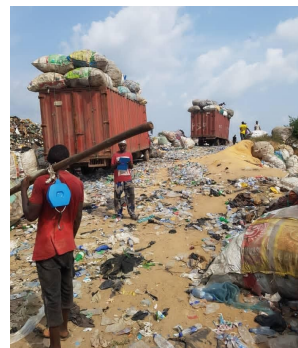

Activity: Daily collection around and delivery to the collection facility in Lagos

Types: PET bottles, styrofoams etc.

Note: Information is subject to change according to local conditions.

Some of the waste is collected from nearby landfills