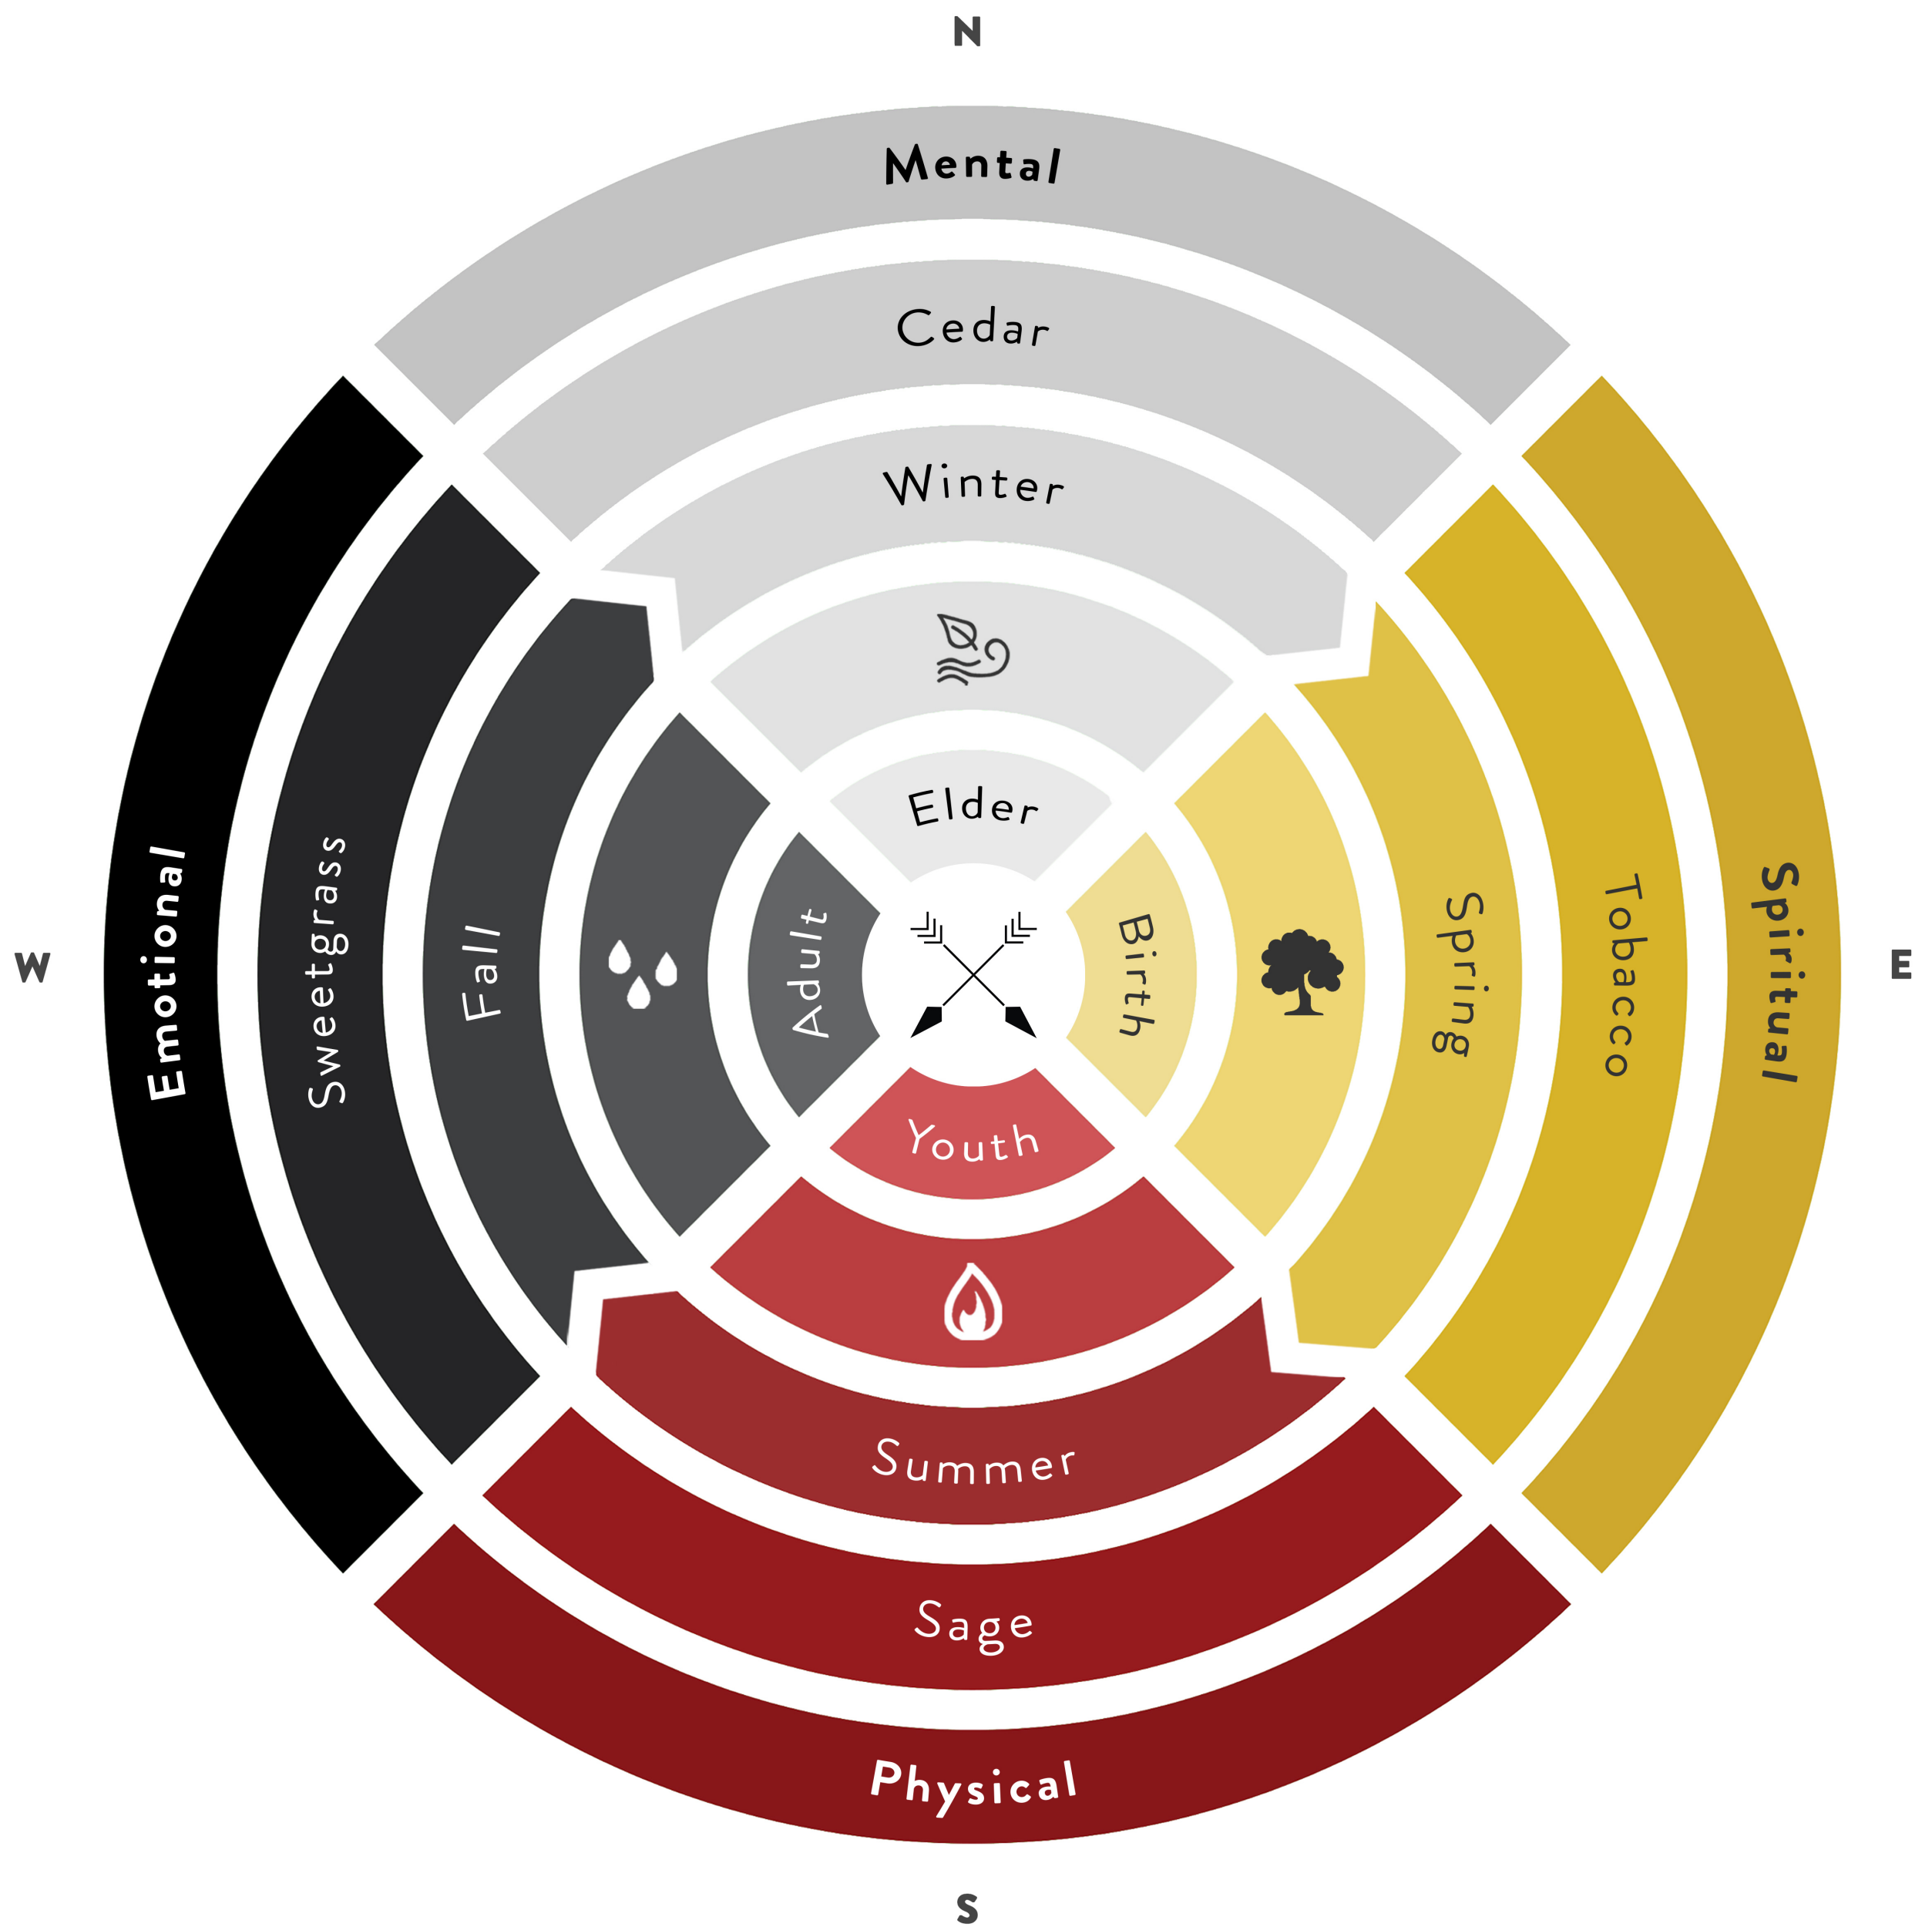

The MEDICINE WHEEL

The circle represents balance, connection, and the continuous nature of all creation.

A system of teachings and visual tool for passing down indigenous cultural knowledge.

To learn more visit tribaltrade.com/medicine-wheel