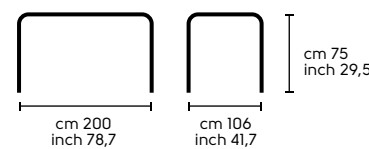

Zeus fisso 200x106, posti | seats 8

Zeus fisso 250x106, posti | seats 10

***Zeus fisso 300x106, posti | seats 12**

* Solo per piano V3E. - Only for the top V3E.