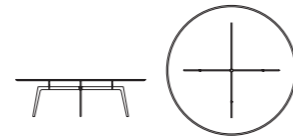

T-GONG coffee tables. Top and base in the following finishes: painted steel with a metallic bronze satin finish or stainless steel with "Peltrox" finish. Brass satin inserts._

Spessore 2 mm. 2 mm thick.

Art. TG 48
Ø 48 H 41
Ø 18.9" H 16.1"

Art. TG 42
Ø 42 H 51
Ø 16.5" H 20.1"

Art. TG 54
Ø 54 H 31
Ø 21.3" H 12.2"

Spessore 4 mm. 4 mm thick.

Art. TG 98
Ø 98 H 28
Ø 38.6" H 11"

BLOOM

DESIGN GIUSEPPE BAVUSO

Tavolini BLOOM. Base in acciaio cromato o laccato. Piano in pietra acrilica o laccato_

BLOOM side tables. Base in chrome-plated or painted steel. Top in acrylic stone or lacquered_

Art. TB 33
L/W 35 H 32 P/D 35
W 14" H 12.6" D 14"

Art. TB 41
L/W 35 H 40 P/D 35
W 14" H 15.7" D 14"

Art. TB 49
L/W 35 H 48 P/D 35
W 14" H 18.9" D 14"