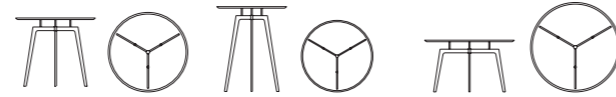

T-GONG
PAG. 132

UP
PAG. 145

TAVOLINI /
SIDE TABLES
COFFEE
TABLES

T-GONG

DESIGN GIUSEPPE BAVUSO

Tavolini T-GONG. Piano e basamento in acciaio verniciato bronzo metallizzato satinato o in acciaio inox finitura Peltrox. Inserti metallici in ottone satinato._

T-GONG coffee tables. Top and base in the following finishes: painted steel with a metallic bronze satin finish or stainless steel with "Peltrox" finish. Brass satin inserts._

Spessore 2 mm. 2 mm thick.

Art. TG 48
Ø 48 H 41
Ø 18.9" H 16.1"

Art. TG 42
Ø 42 H 51
Ø 16.5" H 20.1"

Art. TG 54
Ø 54 H 31
Ø 21.3" H 12.2"

Spessore 4 mm. 4 mm thick.

Art. TG 98
Ø 98 H 28
Ø 38.6" H 11"

BLOOM

DESIGN GIUSEPPE BAVUSO

Tavolini BLOOM. Base in acciaio cromato o laccato. Piano in pietra acrilica o laccato_

BLOOM side tables. Base in chrome-plated or painted steel. Top in acrylic stone or lacquered_

Art. TB 33
L/W 35 H 32 P/D 35
W 14" H 12.6" D 14"

Art. TB 41
L/W 35 H 40 P/D 35
W 14" H 15.7" D 14"

Art. TB 49
L/W 35 H 48 P/D 35
W 14" H 18.9" D 14"