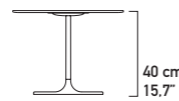

Art. TG 48
Ø 48 H 41
Ø 18.9" H 16.1"

Art. TG 42
Ø 42 H 51
Ø 16.5" H 20.1"

Art. TG 54
Ø 54 H 31
Ø 21.3" H 12.2"

Spessore 4 mm. 4 mm thick.

Art. TG 98
Ø 98 H 28
Ø 38.6" H 11"

BLOOM

DESIGN GIUSEPPE BAVUSO

Tavolini BLOOM. Base in acciaio cromato o laccato. Piano in pietra acrilica o laccato_

BLOOM side tables. Base in chrome-plated or painted steel. Top in acrylic stone or lacquered_

Art. TB 33
L/W 35 H 32 P/D 35
W 14" H 12.6" D 14"

Art. TB 41
L/W 35 H 40 P/D 35
W 14" H 15.7" D 14"

Art. TB 49
L/W 35 H 48 P/D 35
W 14" H 18.9" D 14"