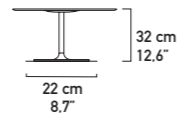

Art. TG 48
Ø 48 H 41
Ø 18.9" H 16.1"

Art. TG 42
Ø 42 H 51
Ø 16.5" H 20.1"

Art. TG 54
Ø 54 H 31
Ø 21.3" H 12.2"

Spessore 4 mm. 4 mm thick.

Art. TG 98
Ø 98 H 28
Ø 38.6" H 11"

BLOOM

DESIGN GIUSEPPE BAVUSO

Tavolini BLOOM. Base in acciaio cromato o laccato. Piano in pietra acrilica o laccato_

BLOOM side tables. Base in chrome-plated or painted steel. Top in acrylic stone or lacquered_

Art. TB 33
L/W 35 H 32 P/D 35
W 14" H 12.6" D 14"

Art. TB 41
L/W 35 H 40 P/D 35
W 14" H 15.7" D 14"

Art. TB 49
L/W 35 H 48 P/D 35
W 14" H 18.9" D 14"