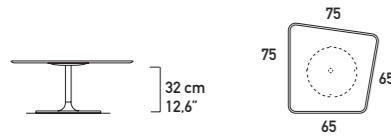

Art. TG 48
Ø 48 H 41
Ø 18.9" H 16.1"

Art. TG 42
Ø 42 H 51
Ø 16.5" H 20.1"

Art. TG 54
Ø 54 H 31
Ø 21.3" H 12.2"

Spessore 4 mm. 4 mm thick.

Art. TG 98
Ø 98 H 28
Ø 38.6" H 11"

BLOOM

DESIGN GIUSEPPE BAVUSO

Tavolini BLOOM. Base in acciaio cromato o laccato. Piano in pietra acrilica o laccato_

BLOOM side tables. Base in chrome-plated or painted steel. Top in acrylic stone or lacquered_

Art. TB 33
L/W 35 H 32 P/D 35
W 14" H 12.6" D 14"

Art. TB 41
L/W 35 H 40 P/D 35
W 14" H 15.7" D 14"

Art. TB 49
L/W 35 H 48 P/D 35
W 14" H 18.9" D 14"

BLOOM MAXI

DESIGN GIUSEPPE BAVUSO

Tavolino basso. Base in acciaio cromato o laccato. Piano in pietra acrilica o laccato_

Coffee table. Chrome-plated or painted steel base. Top in acrylic stone or lacquered_