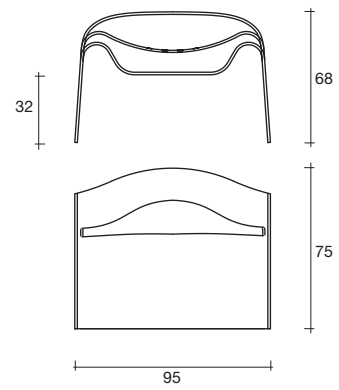

ghost

modello registrato
registered model

DESIGN
CINI BOERI

portata sul piano: 150 kg
total load capacity: 150 kg

Poltrona monolitica
in vetro curvato da 12 mm.

*Monolithic chair in 12 mm-thick curved
glass.*

dimensioni L, P, H
dimensions L, W, H
(cm)

COD./CODE L P/W H

Poltrona monolitica
in vetro curvato da 12 mm.
Monolithic chair in 12 mm thick curved glass.

02 95 75 68