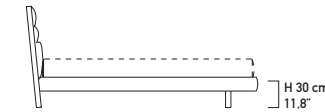

Bed with legs and the headboard frame in chrome-plated or painted steel. Headboard and sides covered with polyurethane foam and Dacron. Leather or fabric covers. Bed slats in beechwood_

Art. LBB2S / STANDARD
L/W 172 H 95 P/D 215
L/W 67.7" H 37.4" D 84.6"

Art. LBB2Q / QUEEN SIZE
L/W 162 H 95 P/D 221
L/W 63.8" H 37.4" D 87"

Art. LBB2K / KING SIZE
L/W 205 H 95 P/D 221
L/W 80.7" H 37.4" D 87"

Art. LBB2E / EUROPE
L/W 192 H 95 P/D 218
L/W 75.6" H 37.4" D 85.8"

Per materasso / For mattress
L/W 160 P/D 197
L/W 63" D 77.6"

Art. LBB1Q / QUEEN SIZE
L/W 162 H 84 P/D 221
L/W 63.8" H 33" D 87"

Per materasso / For mattress
L/W 150 P/D 203
L/W 59" D 79.9"

Art. LBB1K / KING SIZE
L/W 205 H 84 P/D 221
L/W 80.7" H 33" D 87"