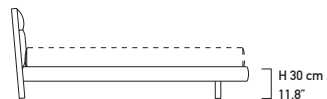

BLADE-B

DESIGN GIUSEPPE BAVUSO

Letto con gambe e cornice testata in acciaio cromato o laccato. Testata e giroletto imbottiti in gomma poliuretano e Dacron. Rivestimento in pelle o tessuto. Rete con doghe di faggio_

Bed with legs and the headboard frame in chrome-plated or painted steel. Headboard and sides covered with polyurethane foam and Dacron. Leather or fabric covers. Bed slats in beechwood_

Art. LBB1S / STANDARD
L/W 172 H 84 P/D 215
L/W 67.7" H 33" D 84.6"

Per materasso / For mattress
L/W 160 P/D 197
L/W 63" D 77.6"

Art. LBB1Q / QUEEN SIZE
L/W 162 H 84 P/D 221
L/W 63.8" H 33" D 87"

Per materasso / For mattress
L/W 150 P/D 203
L/W 59" D 79.9"

Art. LBB1K / KING SIZE
L/W 205 H 84 P/D 221
L/W 80.7" H 33" D 87"

Per materasso / For mattress
L/W 193 P/D 203
L/W 76" D 79.9"

Art. LBB1E / EUROPE
L/W 192 H 84 P/D 218
L/W 75.6" H 33" D 85.8"

Per materasso / For mattress
L/W 180 P/D 200
L/W 70.9" D 78.7"