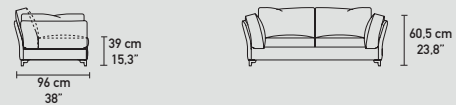

BAHIA / TECHNICAL SHEETS

Divano.
Sofa.

Art. DBH 172
L/W 172 H 77 P/D 96
W 68" H 30" D 38"

Art. DBH 192
L/W 192 H 77 P/D 96
W 75" H 30" D 38"

Art. DBH 212
L/W 212 H 77 P/D 96
W 83" H 30" D 38"

Art. DBH 232
L/W 232 H 77 P/D 96
W 91" H 30" D 38"

Art. DBH 250
L/W 250 H 77 P/D 96
W 98" H 30" D 38"

Elementi terminali destri o sinistri. Left or right ending elements.

Art. DBH T96 DX/SX
L/W 96 H 77 P/D 96
W 38" H 30" D 38"

Art. DBH T116 DX/SX
L/W 116 H 77 P/D 96
W 46" H 30" D 38"

Art. DBH T106 DX/SX
L/W 106 H 77 P/D 96
W 42" H 30" D 38"

Art. DBH T164 DX/SX
L/W 164 H 77 P/D 96
W 66" H 30" D 38"

Art. DBH T184 DX/SX
L/W 184 H 77 P/D 96
W 72" H 30" D 38"

Art. DBH T204 DX/SX
L/W 204 H 77 P/D 96
W 80" H 30" D 38"

Art. DBH T224 DX/SX
L/W 224 H 77 P/D 96
W 88" H 30" D 38"

Divano destro o sinistro. Right or left sofa.

Art. DBH T272 DX/SX
L/W 272 H 77 P/D 96
W 107" H 30" D 38"

Art. DBH T282 DX/SX
L/W 282 H 77 P/D 96
W 111" H 30" D 38"

Chaise-longue con bracciolo destro o sinistro. Chaise-longue with left or right armrest.

Art. DBH D96 DX/SX
L/W 96 H 77 P/D 164
W 38" H 30" D 65"

Divani angolari destri o sinistri. Corner sofas, left or right.

Art. DBH A272 DX/SX
L/W 272 H 77 P/D 96
W 107" H 30" D 38"

Art. DBH A282 DX/SX
L/W 282 H 77 P/D 96
W 111" H 30" D 38"

Elemento angolare destro o sinistro. Corner element, left or right.

Art. DBH A96 DX/SX
L/W 96 H 77 P/D 96
W 38" H 30" D 38"

Art. DBH A106 DX/SX
L/W 106 H 77 P/D 96
W 42" H 30" D 38"

Art. DBH A184 DX/SX
L/W 184 H 77 P/D 96
W 72" H 30" D 38"

Art. DBH A204 DX/SX
L/W 204 H 77 P/D 96
W 80" H 30" D 38"

Pouff. Ottoman.

Art. DBH P88
L/W 88 H 37 P/D 88
W 35" H 15" P/D 35"

Cuscino in piuma. Cushion filled with down.

Art. CBH 43
L/W 43 H 43
W 16.9" H 16.9"

Art. CBH 53
L/W 53 H 53
W 20.9" H 20.9"

BIG BAHIA / TECHNICAL SHEETS

Divano.
Sofa.

Art. DBB H212
L/W 212 H 77 P/D 106
W 83" H 30" D 42"

Art. DBB H232
L/W 232 H 77 P/D 106
W 91" H 30" D 42"

Art. DBB H250
L/W 250 H 77 P/D 106
W 98" H 30" D 42"

Elementi terminali destri o sinistri. Left or right ending elements.

Art. DBB HT106 DX/SX
L/W 106 H 77 P/D 106
W 42" H 30" D 42"

Art. DBB HT164 DX/SX
L/W 164 H 77 P/D 106
W 65" H 30" D 42"

Art. DBB HT184 DX/SX
L/W 184 H 77 P/D 106
W 72" H 30" D 42"

Art. DBB HT204 DX/SX
L/W 204 H 77 P/D 106
W 80" H 30" D 42"

Art. DBB HT224 DX/SX
L/W 224 H 77 P/D 106
W 88" H 30" D 42"

Elemento angolare destro o sinistro. Corner element, left or right.

Art. DBB HA106
L/W 106 H 77 P/D 106
W 42" H 30" D 42"

Art. DBB HA184 DX/SX
L/W 184 H 77 P/D 106
W 72" H 30" D 42"

Art. DBB HA204 DX/SX
L/W 204 H 77 P/D 106
W 80" H 30" D 42"

Pouff. Ottoman.

Art. DBB HP98
L/W 98 H 37 P/D 98
W 39" H 15" D 39"

Cuscino in piuma. Cushion filled with down.

Art. CBH 43
L/W 43 H 43
W 16.9" H 16.9"

Art. CBH 53
L/W 53 H 53
W 20.9" H 20.9"

Chaise-longue con bracciolo destro o sinistro. Chaise-longue with left or right armrest.

Art. DBB HD106 DX/SX
L/W 106 H 77 P/D 164
W 42" H 30" D 65"