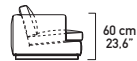

ASCOT

Divano con struttura in legno ricoperta in gomma poliuretanica indeformabile e fodera in fibra di poliestere. Cuscini spalliera in piuma d'oca. Cuscini seduta in poliuretano indeformabile e fodera in fibra di poliestere. Base in alluminio anodizzato lucido. Rivestimento in tessuto o pelle_

Sofa with wooden frame covered in non-deformable polyurethane foam and polyester fibers. Back cushions in down. Seat cushions made of non-deformable polyurethane foam and polyester fibers. Base in polished anodized aluminium. Fabric or leather covers_