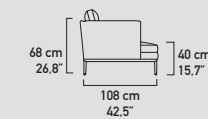

PORTOFINO XL / TECHNICAL SHEETS

Divano.
Sofa.

Art. DPFXL192
L/W 192 H 96 P/D 108
W 75.6" H 37.8" D 42.5"

Art. DPFXL 216
L/W 216 H 96 P/D 108
W 85" H 37.8" D 42.5"