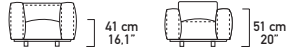

Poltrona.
Armchair.