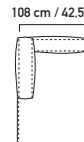

89 cm / 35"
Art. DLBD 89 DX/SX
Art. DLBD 89 DXB/SXB
L/W 89 H 65 P/D 159
W 35" H 25.6" D 62.6"