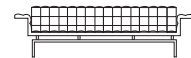

Art. 9083
L/W 270 H 75 P/D 80
W 106.3" H 29.5" D 31.5"

Art. 9004
L/W 300 H 75 P/D 80
W 118.1" D 29.5" D 31.5"