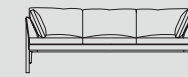

PORTOFINO / TECHNICAL SHEETS

Divano.
Sofa.

Art. DPF168
L/W 168 H 96 P/D 96
W 66.1" H 37.8" D 37.8"

Art. DPF192
L/W 192 H 96 P/D 96
W 75.6" H 37.8" D 37.8"

Art. DPF272
L/W 272 H 96 P/D 96
W 107" H 37.8" D 37.8"

Art. DPF216
L/W 216 H 96 P/D 96
W 85" H 37.8" D 37.8"

Art. DPF236
L/W 236 H 96 P/D 96
W 92.9" H 37.8" D 37.8"

Elemento terminale destro o sinistro.
Left or right ending element.

Art. DPFT164 DX/SX
L/W 164 H 96 P/D 96
W 64.6" H 37.8" D 37.8"

Art. DPFT176 DX/SX
L/W 176 H 96 P/D 96
W 69.3" H 37.8" D 37.8"

Art. DPFT188 DX/SX
L/W 188 H 96 P/D 96
W 74" H 37.8" D 37.8"

Art. DPFT212 DX/SX
L/W 212 H 96 P/D 96
W 83.5" H 37.8" D 37.8"

Art. DPFT232 DX/SX
L/W 232 H 96 P/D 96
W 91.3" H 37.8" D 37.8"

Elemento angolare destro o sinistro.
Left or right corner element.

Art. DPFA176 DX/SX
L/W 176 H 96 P/D 96
W 69.3" H 37.8" D 37.8"

Art. DPFA272 DX/SX
L/W 272 H 96 P/D 96
W 107" H 37.8" D 37.8"

Divano destro o sinistro.
Left or right sofa.

Art. DPDF233 DX/SX
L/W 233 H 96 P/D 96
W 91.7" H 37.8" D 37.8"

Art. DPDF268 DX/SX
L/W 268 H 96 P/D 96
W 105.5" H 37.8" D 37.8"

Elemento destro o sinistro.
Left or right element.

Art. DPFE160 DX/SX
L/W 160 H 96 P/D 96
W 63" H 37.8" D 37.8"

Art. DPFE184 DX/SX
L/W 184 H 96 P/D 96
W 72.4" H 37.8" D 37.8"

Elemento centrale.
Central element.

Art. DPFC160
L/W 160 H 96 P/D 96
W 63" H 37.8" D 37.8"

Art. DPFC184
L/W 184 H 96 P/D 96
W 72.4" H 37.8" D 37.8"

Art. DPFC232
L/W 232 H 96 P/D 96
W 91.3" H 37.8" D 37.8"

Chaise longue.

Art. DPDF96 DX/SX
L/W 96 H 96 P/D 164
W 37.8" H 37.8" D 64.6"

Pouff. Ottoman.

Art. PPF70
L/W 70 H 40 P/D 46
W 27.6" H 15.7" D 18.1"

Art. PPF46
L/W 46 H 40 P/D 46
W 18.1" H 15.7" D 18.1"

Art. PPF92
L/W 92 H 40 P/D 92
W 36.2" H 15.7" D 36.2"

Cuscino in piuma.
Cushion filled with down.

Art. CPF47
47x47
18.5"x18.5"

Cuscino in piuma con rivestimento in pelle intrecciata a mano.
Cushion filled with down with hand-woven leather cover.