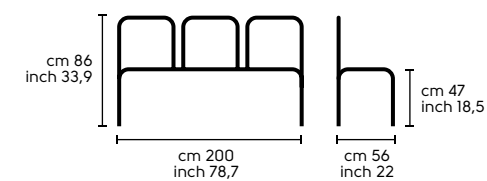

Dimensioni - Dimensions

Raff S-B, S-TS, T-B, T-TS, L-B, L-TS

Raff GT-B, GT-TS, F-B, F-TS, D-B, D-TS

Raff SG-B, SG-TS

Raff PA2T-B, PA2T-TS, PA3-B, PA3-TS

Raff PA3T-B, PA3-TS, PA4-B, PA4-TS

.03
 RAFF S acciaio bianco, baydur P18, P05
 SMART basamento bistro acciaio bianco, HPL LS5
 RAFF S white steel, P18 and P05 baydur
 SMART bistrot white steel base, LS5 HPL