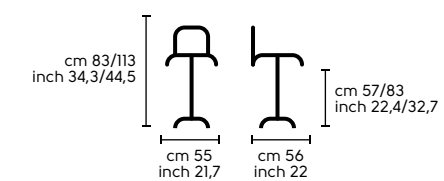

Design
Paolo Vernier
Prinz

.01

.02

.03

.02
PRINZ SG acciaio cromo ecopelle 7SE
PRINZ SG chrome steel, 7SE ecoleather

.03
PRINZ S acciaio cromo, ecopelle 7SE
PRINZ S chrome steel, 7SE ecoleather

NOTE
Prinz SG
Sgabello girevole e regolabile in altezza
Swivel and high adjustable stool

Struttura - Frame

S

Acciaio - Steel

Cromo - Chrome

SG

Acciaio - Steel

Cromo - Chrome

Satinato - Satin

Seduta e schienale - Seat and back

Pelle - Leather

Ecopelle - Ecoleather

Tessuto - Fabric

Vedi campionario per scegliere il colore
Check the swatches for colours

Dimensioni - Dimensions

Prinz S

Prinz SG