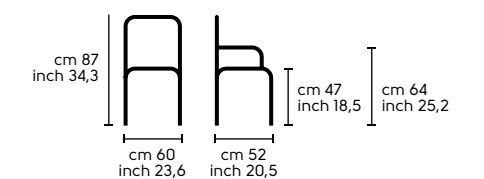

Nuvola PBLR TS, PBL TS