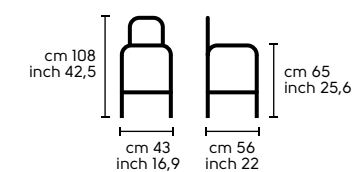

Dimensioni - Dimensions

Revolution H65