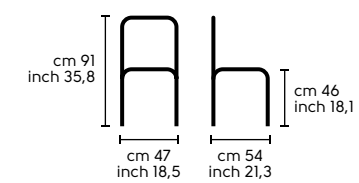

Dimensioni - Dimensions