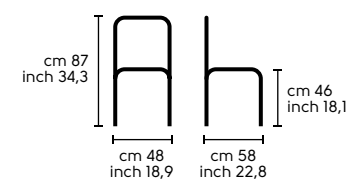

Dimensioni - Dimensions

Design
Midj R&D
King

.01
KING ecopelle 7SC
KING 7SC ecoleather

.02
KING tessuto 59D
KING 59D fabric

Struttura, seduta e schienale - Structure, seat and back

Pelle - Leather

Ecopelle - Ecoleather