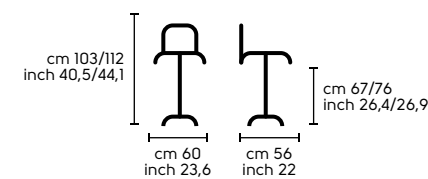

HR5
Bianco - White

HR4
Nero - Black

HR8
Rosso - Red

Dimensioni - Dimensions

Design
Midj R&D
Revolution

.01
REVOLUTION H75 CF acciaio bianco, pelle F05
REVOLUTION H65 SF acciaio bianco, tessuto 7S9
REVOLUTION H75 CF white steel, F05 leather
REVOLUTION H65 SF white steel, 7S9 fabric