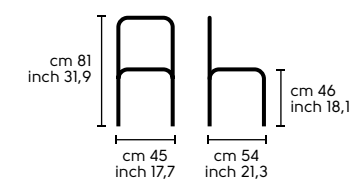

Dimensioni - Dimensions

Passpartout S, Q