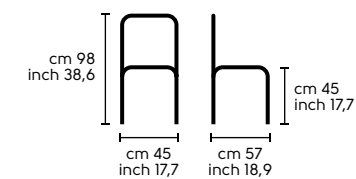

Dimensioni - Dimensions