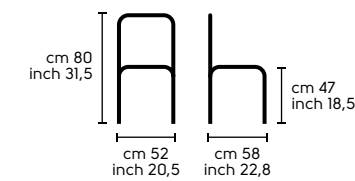

Dimensioni - Dimensions

Danny S