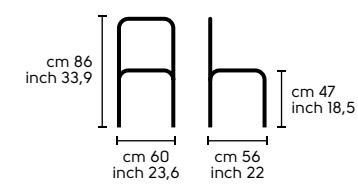

Dimensioni - Dimensions

Raff S-B, S-TS, T-B, T-TS, L-B, L-TS

Raff GT-B, GT-TS, F-B, F-TS, D-B, D-TS

Raff SG-B, SG-TS

Raff PA2T-B, PA2T-TS, PA3-B, PA3-TS

Raff PA3T-B, PA3-TS, PA4-B, PA4-TS

.03
 RAFF S acciaio bianco, baydur P18, P05
 SMART basamento bistro acciaio bianco, HPL LS5
 RAFF S white steel, P18 and P05 baydur
 SMART bistrot white steel base, LS5 HPL