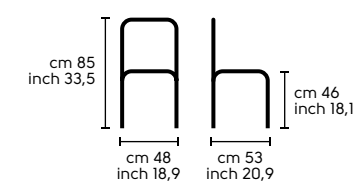

Dimensioni - Dimensions

Design
StudioKappa
Sharon

.01
SHARON SR tessuto 369
COMPOSIT 3 tavolo bistrot, acciaio nero, HPL LS4
SHARON SR 369 fabric
COMPOSIT 3 bistrot black steel table, LS4 HPL top

.02

.02
SHARON SR ecopelle 7S4
SHARON SR 7S4 ecoleather