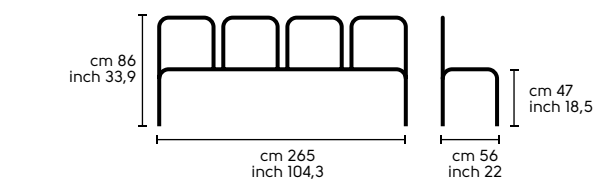

Dimensioni - Dimensions

Raff S-B, S-TS, T-B, T-TS, L-B, L-TS

Raff GT-B, GT-TS, F-B, F-TS, D-B, D-TS

Raff SG-B, SG-TS

Raff PA2T-B, PA2T-TS, PA3-B, PA3-TS

Raff PA3T-B, PA3-TS, PA4-B, PA4-TS

.03
 RAFF S acciaio bianco, baydur P18, P05
 SMART basamento bistro acciaio bianco, HPL LS5
 RAFF S white steel, P18 and P05 baydur
 SMART bistrot white steel base, LS5 HPL