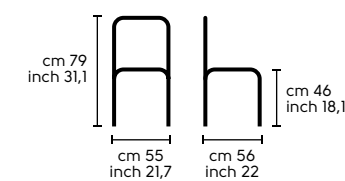

Dimensioni - Dimensions

Prinz S