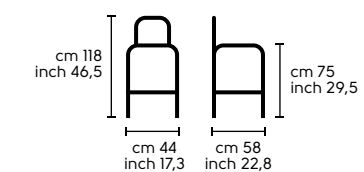

Revolution H75