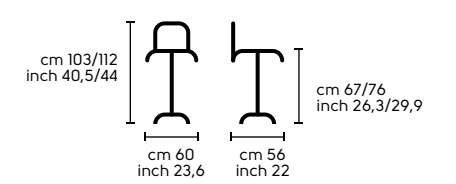

Dimensioni - Dimensions

Raff S-B, S-TS, T-B, T-TS, L-B, L-TS

Raff GT-B, GT-TS, F-B, F-TS, D-B, D-TS

Raff SG-B, SG-TS

Raff PA2T-B, PA2T-TS, PA3-B, PA3-TS

Raff PA3T-B, PA3-TS, PA4-B, PA4-TS

.03
 RAFF S acciaio bianco, baydur P18, P05
 SMART basamento bistro acciaio bianco, HPL LS5
 RAFF S white steel, P18 and P05 baydur
 SMART bistrot white steel base, LS5 HPL