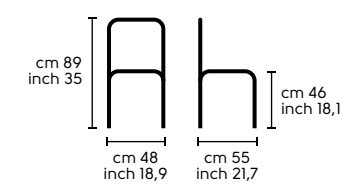

Dimensioni - Dimensions

Sharon S, SR