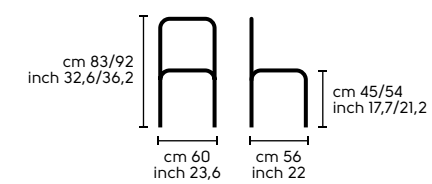

Dimensioni - Dimensions

Raff S-B, S-TS, T-B, T-TS, L-B, L-TS

Raff GT-B, GT-TS, F-B, F-TS, D-B, D-TS

Raff SG-B, SG-TS

Raff PA2T-B, PA2T-TS, PA3-B, PA3-TS

Raff PA3T-B, PA3-TS, PA4-B, PA4-TS

.03
 RAFF S acciaio bianco, baydur P18, P05
 SMART basamento bistro acciaio bianco, HPL LS5
 RAFF S white steel, P18 and P05 baydur
 SMART bistrot white steel base, LS5 HPL