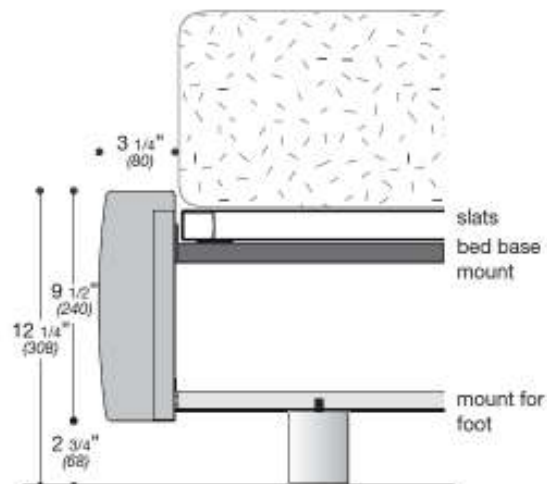

"Fluo" padded bed
"Fluo" padded bed with storage unit

PIPING detail

QUILTING

FEATURES

Headboard padded with polyurethane foam with different densities with shaping in synthetic down and finished with a removable fabric cover with edging in point fabric. Packed with cross stitching along the Velcro quilting.

Bed surround padded with polyurethane foam finished with a removable fabric cover with edging in point fabric. Also available with storage unit with support feet in black ABS, 2 3/4" high, to facilitate cleaning.

The adjustable bed base mounts allow the use of different sizes of bed bases and mattresses.

BED RING CROSS-SECTION

POSITION OF BED BASE MOUNT

FLUO WITH STORAGE UNIT