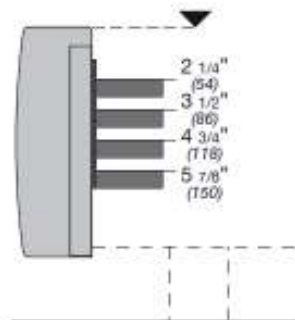

"Fluo" padded bed
"Fluo" padded bed with storage unit

PIPING detail

QUILTING

FEATURES

Headboard padded with polyurethane foam with different densities with shaping in synthetic down and finished with a removable fabric cover with edging in point fabric. Packed with cross stitching along the Velcro quilting.

Bed surround padded with polyurethane foam finished with a removable fabric cover with edging in point fabric. Also available with storage unit with support feet in black ABS, 2 3/4" high, to facilitate cleaning.

The adjustable bed base mounts allow the use of different sizes of bed bases and mattresses.

BED RING CROSS-SECTION

POSITION OF BED BASE MOUNT

FLUO WITH STORAGE UNIT