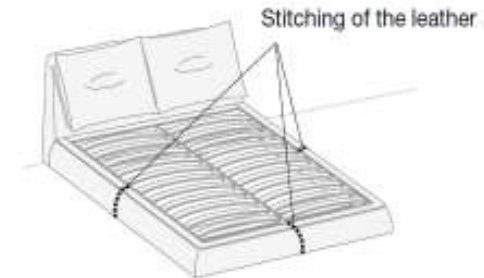

Cherie bed
"Cherie" padded bed with storage unit

RECLINING HEADBOARD

Position 1

Position 2

Seams for bed in leather

FEATURES

Shaped ring padded with polyurethane foam finished with a removable cover in fabric, artificial leather or leather. Also available with storage unit with support feet in black ABS, 2 3/4" high, to facilitate cleaning.

Headboard padded with polyurethane foam with different densities with cushions padded with synthetic down packed individually to aid removal of covers. A mechanism concealed inside the structure allows you to recline the backrest with natural movements. Covers in fabric, artificial leather or leather.

The adjustable bed base mounts allow the use of different sizes of bed bases and mattresses.

BED RING CROSS-SECTION

POSITION OF BED BASE MOUNT

CHERIE WITH STORAGE UNIT