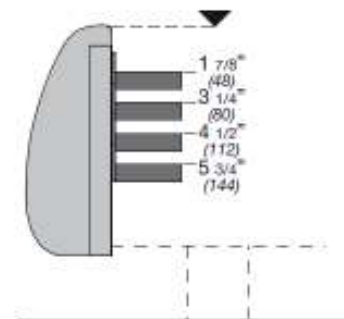

Cherie bed
"Cherie" padded bed with storage unit

RECLINING HEADBOARD

Position 1

Position 2

Seams for bed in leather

FEATURES

Shaped ring padded with polyurethane foam finished with a removable cover in fabric, artificial leather or leather. Also available with storage unit with support feet in black ABS, 2 3/4" high, to facilitate cleaning.

The adjustable bed base mounts allow the use of different sizes of bed bases and mattresses.

BED RING CROSS-SECTION

POSITION OF BED BASE MOUNT

CHERIE WITH STORAGE UNIT