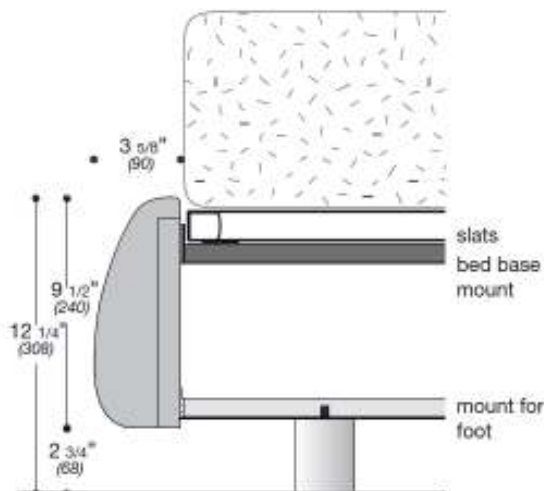

Cherie bed
"Cherie" padded bed with storage unit

RECLINING HEADBOARD

Position 1

Position 2

Seams for bed in leather

FEATURES

Shaped ring padded with polyurethane foam finished with a removable cover in fabric, artificial leather or leather. Also available with storage unit with support feet in black ABS, 2 3/4" high, to facilitate cleaning.

Headboard padded with polyurethane foam with different densities with cushions padded with synthetic down packed individually to aid removal of covers. A mechanism concealed inside the structure allows you to recline the backrest with natural movements. Covers in fabric, artificial leather or leather.

The adjustable bed base mounts allow the use of different sizes of bed bases and mattresses.

BED RING CROSS-SECTION

POSITION OF BED BASE MOUNT

CHERIE WITH STORAGE UNIT