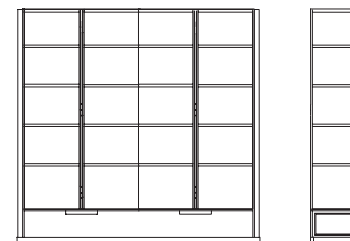

Sideboard in lacquered MDF. Base and handles in polished or painted aluminum. Inside compartment fitted with mirror, shelves and 3 drawers. Top in acrylic stone_

Art. CSD2
L/W 110 H 130 P/D 50
W 43.3" H 51.2" D 19.7"

DOROTHEA DOROTHEA XL

DESIGN GIUSEPPE BAVUSO

Libreria in rovere verniciato o in MDF laccato opaco, con cassetto. Ripiani in cuoio. Ante in cristallo temperato. Illuminazione a LED_

Bookcase. Stained oak or matt lacquered MDF bookcase with drawer. Hide shelves. Tempered glass door. LED lighting_

DOROTHEA

Art. CDT
L/W 122 H 220 P/D 41
W 48" H 86.6" D 16.1"

DOROTHEA XL

Art. CDTXL
L/W 228 H 220 P/D 41
W 89.8" H 86.6" D 16.1"

ALTEA

DESIGN GIUSEPPE BAVUSO

Credenza a due ante in rovere o in MDF laccato. Vetrinetta in cristallo temperato spessore 6 mm rivestita in cuoio con luce led. Due cassetti e due ripiani interni.

Sideboard in oak or in lacquered MDF. Two doors. Tempered glass cabinet, 6 mm thick with hide clad and led light. Two inner drawers and two shelves.

Art. CA1
L/W 126 H 114 P/D 49,5
W 49.6" H 44.9" D 19.5"