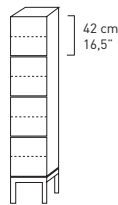

Art. CS1
L/W 238.5 H 64 P/D 55
W 93.9" H 25.2" D 21.6"

CONTAINER

DESIGN BRUNO RAINALDI

Base in acciaio e contenitore in MDF, entrambi laccati. Ripiani in legno o cristallo_

Steel frame + cabinet in MDF, both painted. Wooden or glass shelves_

Art. 8094A
L/W 168 H 62 P/D 42
W 66.1" H 24.4" D 16.5"

Art. 8064A
L/W 42 H 188 P/D 42
W 16.5" H 74" D 16.5"

Art. 9095
L/W 130 H 85 P/D 42
W 51.2" H 33.5" D 16.5"

Art. 9096
L/W 195 H 85 P/D 42
W 76.8" H 33.5" D 16.5"