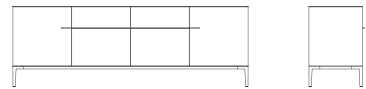

Art. TTSF 194
L/W 7 H 194,2 P/D 46
W 2,7" H 76,5" D 18,1"

ESEMPI DI COMPOSIZIONI / EXAMPLES OF COMBINATIONS

SIDE

DESIGN GIUSEPPE BAVUSO

Credenza in MDF laccato. Base e maniglie in alluminio brillantato o verniciato. Top in pietra acrilica_

Sideboard in lacquered MDF. Base and handles in polished or painted aluminum. Top in acrylic stone_

Art. CSD1
L/W 220 H 75 P/D 50
W 86.6" H 29.5" D 19.7"

SIDE-UP

DESIGN GIUSEPPE BAVUSO

Madia in MDF laccato. Base e maniglie in alluminio brillantato o verniciato. Vano interno attrezzato con specchio, ripiani e 3 cassetti. Top in pietra acrilica_

Sideboard in lacquered MDF. Base and handles in polished or painted aluminum. Inside compartment fitted with mirror, shelves and 3 drawers. Top in acrylic stone_

Art. CSD2
L/W 110 H 130 P/D 50
W 43.3" H 51.2" D 19.7"