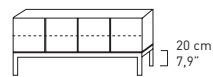

Art. CS1
L/W 238.5 H 64 P/D 55
W 93.9" H 25.2" D 21.6"

CONTAINER

DESIGN BRUNO RAINALDI

Base in acciaio e contenitore in MDF, entrambi laccati. Ripiani in legno o cristallo_

Steel frame + cabinet in MDF, both painted. Wooden or glass shelves_