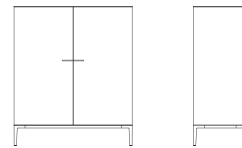

Sideboard in lacquered MDF. Base and handles in polished or painted aluminum. Top in acrylic stone_

Art. CSD1
L/W 220 H 75 P/D 50
W 86.6" H 29.5" D 19.7"

SIDE-UP

DESIGN GIUSEPPE BAVUSO

Madia in MDF laccato. Base e maniglie in alluminio brillantato o verniciato. Vano interno attrezzato con specchio, ripiani e 3 cassetti. Top in pietra acrilica_

Sideboard in lacquered MDF. Base and handles in polished or painted aluminum. Inside compartment fitted with mirror, shelves and 3 drawers. Top in acrylic stone_

Art. CSD2
L/W 110 H 130 P/D 50
W 43.3" H 51.2" D 19.7"