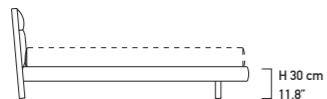

BLADE-B

DESIGN GIUSEPPE BAVUSO

Letto con gambe e cornice testata in acciaio cromato o laccato. Testata e giroletto imbottiti in gomma poliuretanicca e Dacron. Rivestimento in pelle o tessuto. Rete con doghe di faggio_

Bed with legs and the headboard frame in chrome-plated or painted steel. Headboard and sides covered with polyurethane foam and Dacron. Leather or fabric covers. Bed slats in beechwood_

Art. LBB1S / STANDARD
L/W 172 H 84 P/D 215
L/W 67.7" H 33" D 84.6"

Per materasso / For mattress
L/W 160 P/D 197
L/W 63" D 77.6"

Art. LBB1Q / QUEEN SIZE
L/W 162 H 84 P/D 221
L/W 63.8" H 33" D 87"

Per materasso / For mattress
L/W 150 P/D 203
L/W 59" D 79.9"

Art. LBB1K / KING SIZE
L/W 205 H 84 P/D 221
L/W 80.7" H 33" D 87"

Per materasso / For mattress
L/W 193 P/D 203
L/W 76" D 79.9"

Art. LBB1E / EUROPE
L/W 192 H 84 P/D 218
L/W 75.6" H 33" D 85.8"

Per materasso / For mattress
L/W 180 P/D 200
L/W 70.9" D 78.7"