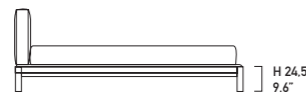

PLAZA

DESIGN GIUSEPPE BAVUSO

Letto con base e comodini in MDF laccati lucidi o opachi. Testata imbottita in gomma poliuretanicca e fodere in fibra acrilica. Rivestimento in pelle o tessuto. Rete con doghe di faggio_

Bed with basement and side tables in MDF, glossy or matt lacquered. Headboard upholstered with polyurethane foam and acrylic fibers. Leather or fabric covers. Beechwood slats_

Art. LP1S / Standard
L/W 182 H 76.5 P/D 217
L/W 71.6" H 30.1" D 85.4"

Per materasso / For mattress
L/W 160 P/D 197
L/W 63" D 77.6"

Art. LP1Q / Queen Size
L/W 172 H 76.5 P/D 223
L/W 67.7" H 30.1" D 87.8"

Per materasso / For mattress
L/W 150 P/D 203
L/W 59" D 79.9"

Art. LP1K / King Size
L/W 215 H 76.5 P/D 223
L/W 84.6" H 30.1" D 87.8"

Per materasso / For mattress
L/W 193 P/D 203
L/W 76" D 79.9"

Art. LP1E / Europe
L/W 202 H 76.5 P/D 220
L/W 79.5" H 30.1" D 86.6"

Per materasso / For mattress
L/W 180 P/D 200
L/W 70.9" D 78.7"