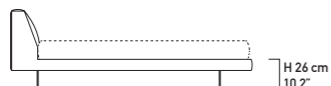

FENG

DESIGN GIUSEPPE BAVUSO

Letto con struttura in acciaio imbottita in gomma poliuretanicca e Dacron. Rivestimento in pelle o tessuto. Basamento in alluminio spazzolato verniciato. Rete con doghe di faggio_

Bed with steel frame upholstered with polyurethane foam and Dacron. Leather or fabric covers. Brushed aluminum painted basement. Beechwood slats_

Art. LF 1S / STANDARD
L/W 170 H 73 P/D 222
L/W 66.9" H 28.7" D 87.4"

Per materasso / For mattress
L/W 160 P/D 197
L/W 63" D 77.6"

Art. LF 1Q / QUEEN SIZE
L/W 160 H 73 P/D 228
L/W 63" H 28.7" D 89.8"

Per materasso / For mattress
L/W 150 P/D 203
L/W 59" D 79.9"

Art. LF 1K / KING SIZE
L/W 203 H 73 P/D 228
L/W 79.9" H 28.7" D 89.8"

Per materasso / For mattress
L/W 193 P/D 203
L/W 76" D 79.9"

Art. LF 1E / EUROPE
L/W 190 H 73 P/D 225
L/W 74.8" H 28.7" D 88.6"

Per materasso / For mattress
L/W 180 P/D 200
L/W 70.9" D 78.7"