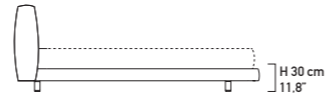

Per materasso / For mattress
L/W 170 P/D 197
L/W 66.9" D 77.6"

Per materasso / For mattress
L/W 150 P/D 203
L/W 59" D 79.9"

Per materasso / For mattress
L/W 193 P/D 203
L/W 76" D 79.9"

Per materasso / For mattress
L/W 180 P/D 200
L/W 70.9" D 78.7"