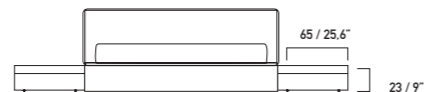

Art. LP1C
Letto con comodini.
Bed with side tables.

Comodino. Side table.
L/W 65 H 23 P/D 50
W 25.6" H 9" D 19.7"