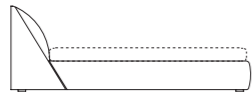

LAGOON

DESIGN LUCATELLO

Letto con struttura in multistrato di pioppo rivestita in poliuretano e fibra di poliestere. Spalliera in gomma poliuretanicca e Dacron.
Rivestimento in tessuto o pelle.
Rete con doghe di faggio_

Bed whit frame in multi-layered poplar covered in polyurethane and polyester fibers. Back in polyurethane and Dacron. Leather or fabric cover.
Beechwood slats_

Art. LLG1S STANDARD
L/W 182 H 85 P/D 237
L/W 71.6" H 33.5" D 93.3"

Per materasso / For mattress
L/W 170 P/D 200
L/W 66.9" D 78.7"

Art. LLG1Q QUEEN SIZE
L/W 162 H 85 P/D 240
L/W 63.8" H 33.5" D 94.5"

Per materasso / For mattress
L/W 150 P/D 203
L/W 59" D 79.9"

Art. LLG1K KING SIZE
L/W 205 H 85 P/D 240
L/W 80.7" H 33.5" D 94.5"

Per materasso / For mattress
L/W 193 P/D 203
L/W 76" D 79.9"

Art. LLG1E EUROPE
L/W 192 H 85 P/D 237
L/W 75.6" H 33.5" D 93.3"

Per materasso / For mattress
L/W 180 P/D 200
L/W 70.9" D 78.7"