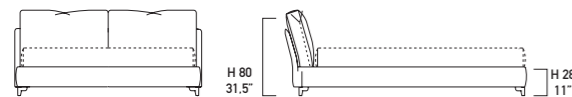

OASI / OASI PLUS (Letto con contenitore. Bed with storage base.)

DESIGN GIUSEPPE BAVUSO

Letto con testata in acciaio rivestita in schiuma di poliuretano flessibile a freddo. Cuscini testata in piuma sterilizzata. Rivestimento in pelle o tessuto. Sommier in legno rivestito in gomma poliuretana e dacron. Rete con doghe di faggio. Piedi in pressofusione di alluminio lucido o laccato_

Bed with flexible cold shaped polyurethane foam padded steel headboard. Feather cushions. Fabric or leather upholstery. Wooden box spring with polyurethane foam and polyester padding. Beechwood slats. Die-cast polished or lacquered aluminium feet_

OASI

Art. LOAS STANDARD
L/W 174 H 80 P/D 226
L/W 68.5" H 31.5" D 89"

Per materasso / For mattress
L/W 160 P/D 197
L/W 63" D 77.6"

Art. LOAQ QUEEN SIZE
L/W 164 H 80 P/D 232
L/W 64.6" H 31.5" D 91.3"

L/W 150 P/D 203
L/W 59" D 79.9"

Art. LOAK KING SIZE
L/W 207 H 80 P/D 232
L/W 81.5" H 31.5" D 91.3"

L/W 193 P/D 203
L/W 76" D 79.9"

Art. LOAE EUROPE
L/W 196 H 80 P/D 229
L/W 77.2" H 31.5" D 90.2"

L/W 180 P/D 200
L/W 70.9" D 78.7"