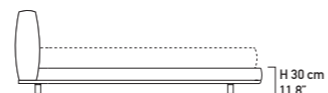

Per materasso / For mattress
L/W 170 P/D 197
L/W 66.9" D 77.6"

Per materasso / For mattress
L/W 150 P/D 203
L/W 59" D 79.9"

Per materasso / For mattress
L/W 193 P/D 203
L/W 76" D 79.9"

Per materasso / For mattress
L/W 180 P/D 200
L/W 70.9" D 78.7"