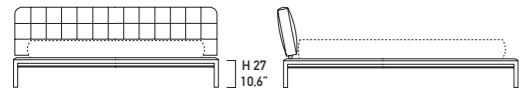

KENDO

DESIGN GIUSEPPE BAVUSO

Letto con struttura in acciaio imbottita in gomma poliuretanica e Dacron. Rivestimento in pelle o tessuto. Base in acciaio cromato o verniciato. Rete con doghe di faggio_

Bed with steel frame upholstered with polyurethane foam and Dacron. Leather or fabric covers. Steel basement, chrome-plated or painted. Beechwood slats_

Art. LK1S / STANDARD
L/W 190 H 75 P/D 224
L/W 74.8" H 29.5" D 88.2"

Per materasso / For mattress
L/W 160 P/D 197
L/W 63" D 77.6"

Art. LK1Q / QUEEN SIZE
L/W 180 H 75 P/D 230
L/W 70.9" H 29.5" D 90.6"

Per materasso / For mattress
L/W 150 P/D 203
L/W 59" D 79.9"

Art. LK1K / KING SIZE
L/W 223 H 75 P/D 230
L/W 87.8" H 29.5" D 90.6"

Per materasso / For mattress
L/W 193 P/D 203
L/W 76" D 79.9"

Art. LK1E / EUROPE
L/W 210 H 75 P/D 227
L/W 82.7" H 29.5" D 89.4"

Per materasso / For mattress
L/W 180 P/D 200
L/W 70.9" D 78.7"