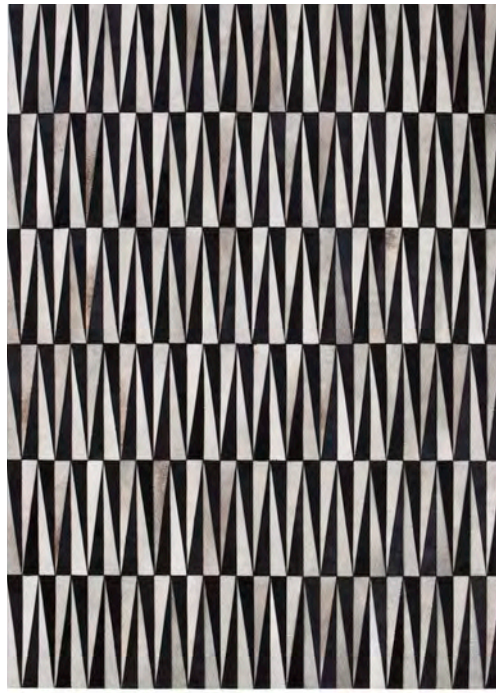

BLACK

Model OPAL

Quality PATCHWORK

Surface composition LEATHER

Fringes NO

Stocked sizes 5'7" x 7'9" - 6'6" x 9'8" - 8'3" x 11'6"