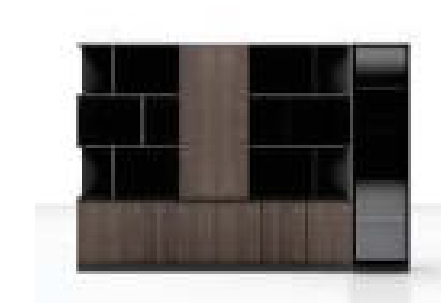

File Cabinet
Model: PILOTAGE-WJG-001
Size: 2900 x 400 x 2000 mm