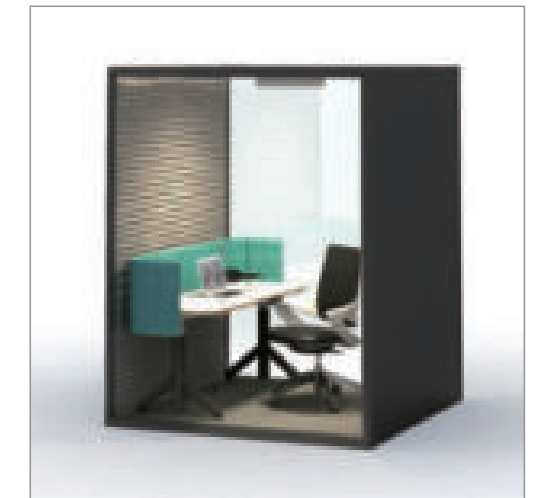

SOUND BOOTH
series

SOUND BOOTH
COLLECTION