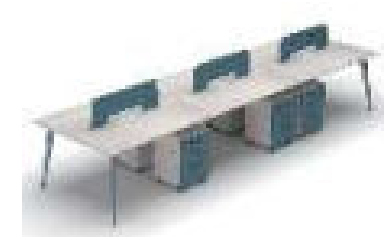

Staff Table
Model: RECO-ZYZ-A02-6
Size: 3600 x 1200 x 1050 mm
4200 x 1200 x 1050 mm