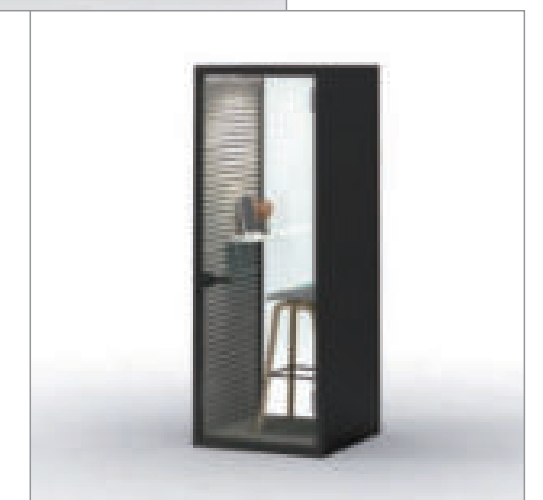

Sound Booth
Model: SOUNDBOOTH-BT001
Size: 3000 x 3000 x 2200 mm

SOUND BOOTH

Sound Booth
Model: SOUNDBOOTH-HYZ-001
Size: 3000 x 3000 x 2200 mm

Sound Booth
 Model: SOUNDBOOTH-ZYZ-001
 Size: 950 x 950 x 2200 mm