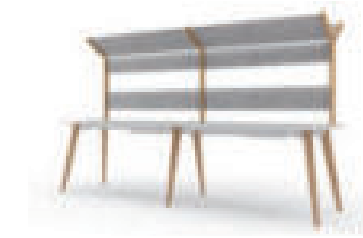

Staff Table
Model: RECO-ZYZ-C03-3
Size: 2400 x 700 x 1680 mm
2800 x 700 x 1680 mm