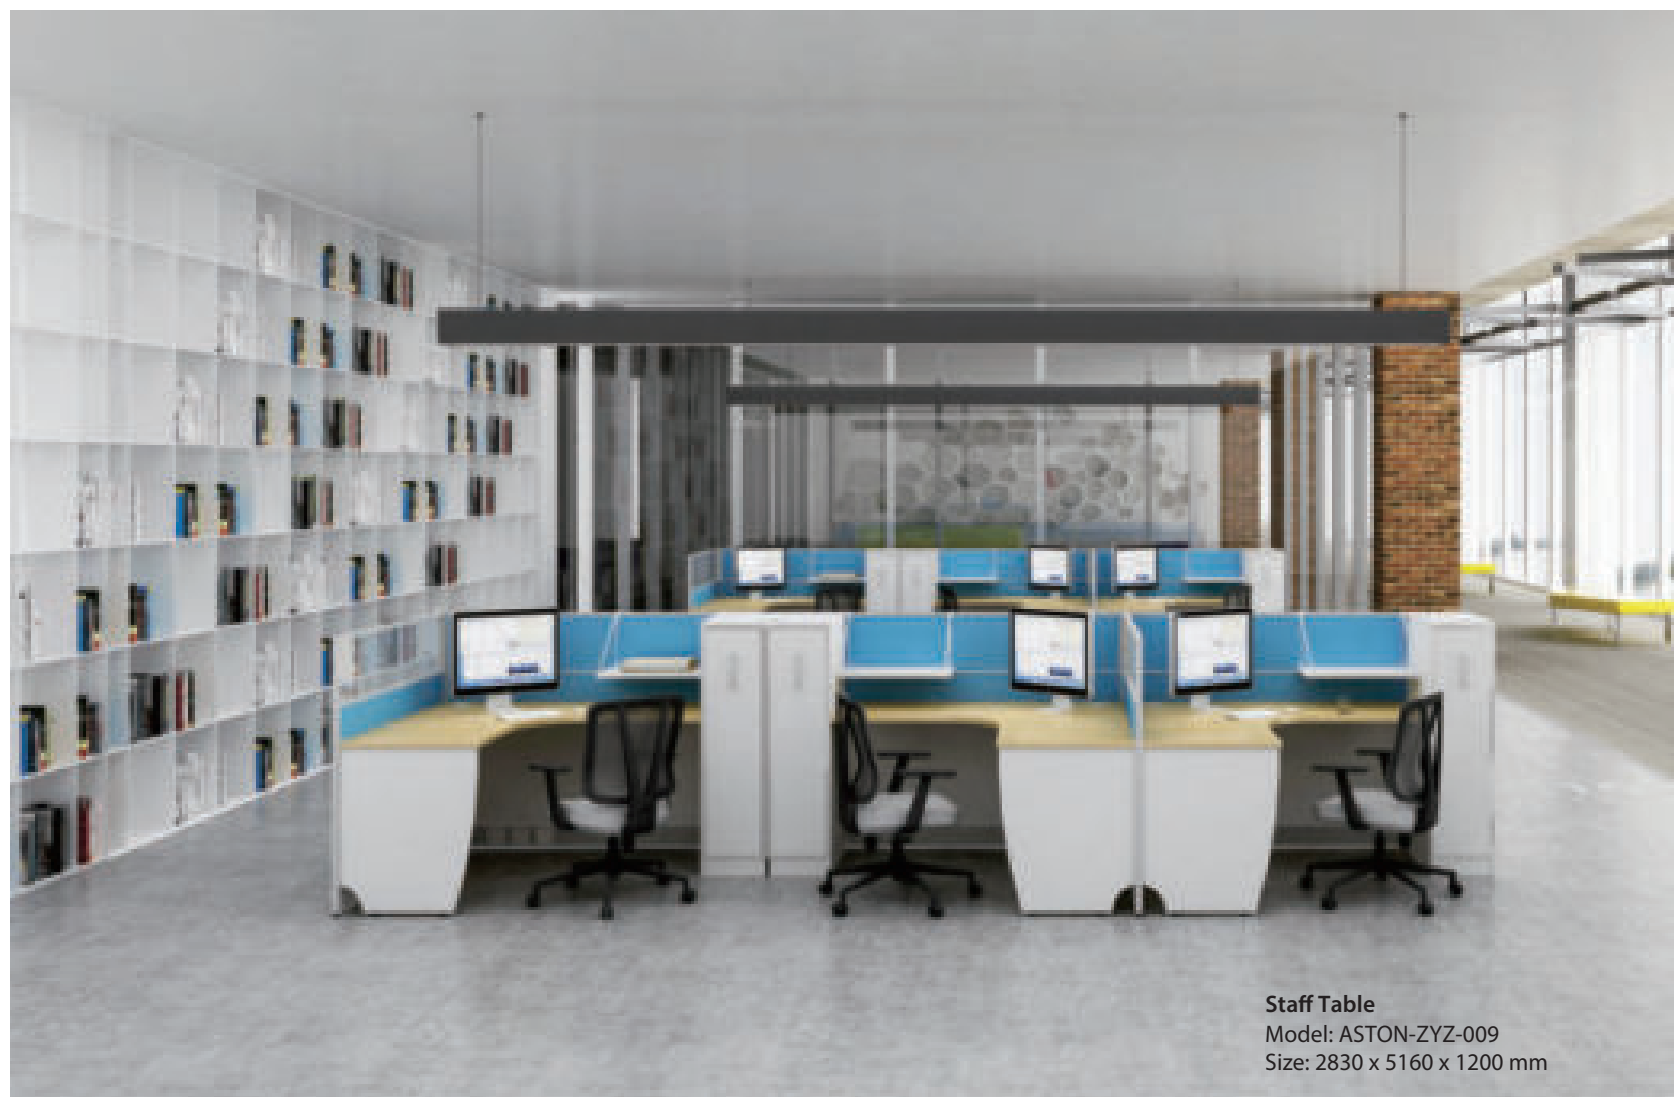

Manager Desk
Model: ASTON-BT-001
Size: 1530 x 6160 x 1200 mm

ASTON series

Staff Table
Model: ASTON-ZYZ-007
Size: 2830 x 3360 x 1200 mm

Staff Table
Model: ASTON-ZYZ-009
Size: 2830 x 5160 x 1200 mm

Staff Table
Model: ASTON-ZYZ-001
Size: 2830 x 5720 x 1100 mm