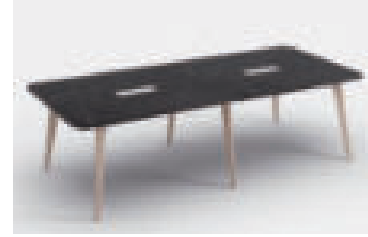

Manager Desk
Model: RECO-HYZ-C02
Size: 2800 x 1200 x 750 mm
3200 x 1200 x 750 mm