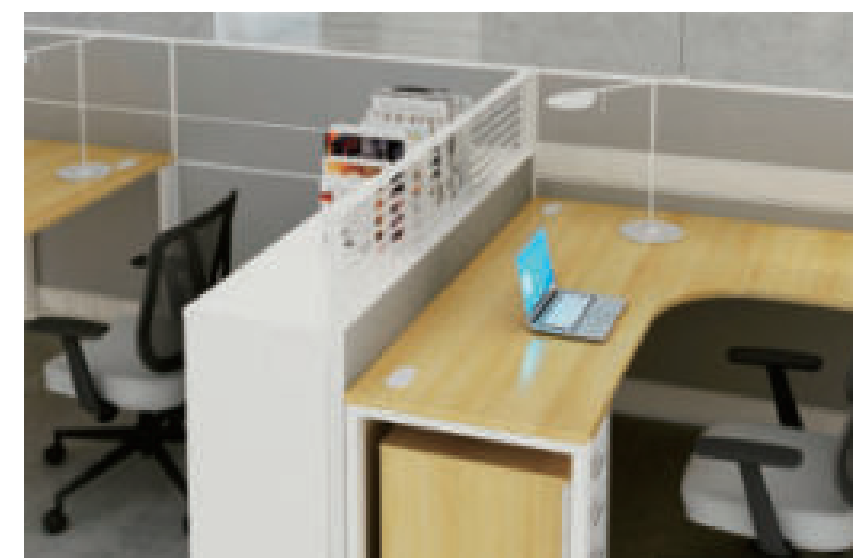

Manager Desk
Model: ASTON-BT-001
Size: 1530 x 6160 x 1200 mm

ASTON series

Staff Table
Model: ASTON-ZYZ-007
Size: 2830 x 3360 x 1200 mm

Staff Table
Model: ASTON-ZYZ-009
Size: 2830 x 5160 x 1200 mm

Staff Table
Model: ASTON-ZYZ-001
Size: 2830 x 5720 x 1100 mm