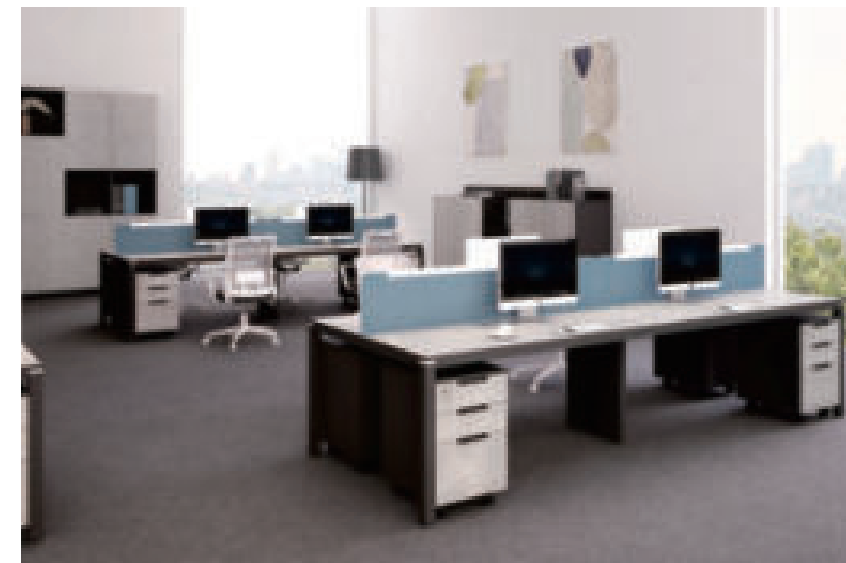

Staff Table
Model: BELLA-ZYZ-B02
Size: 2400 x 1200 x 1050 mm
2800 x 1200 x 1050 mm