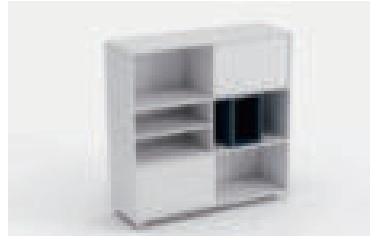

Staff Table
Model: RECO-WJG-C03
Size: 1200 x 400 x 1200 mm