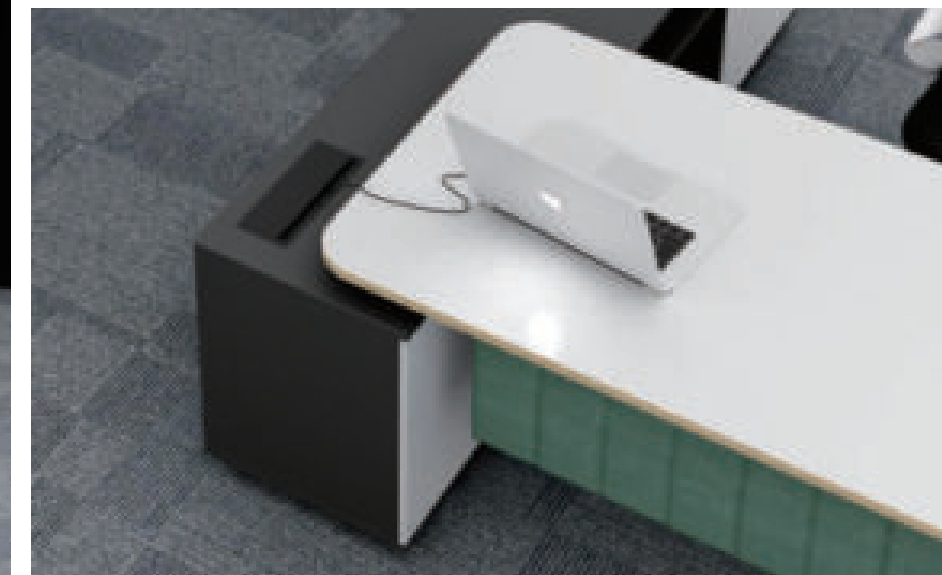

Textured Black & White
MG-ZY-1122

Spray Paint Colour

Matt White MG-A1-983

Matt Gray MG-204

COCO series

**COCO
series**

Manager Desk
Model: COCO-BT-001
Size: 1800 x 1600 x 750 mm
2000 x 1800 x 750 mm
2200 x 1800 x 750 mm