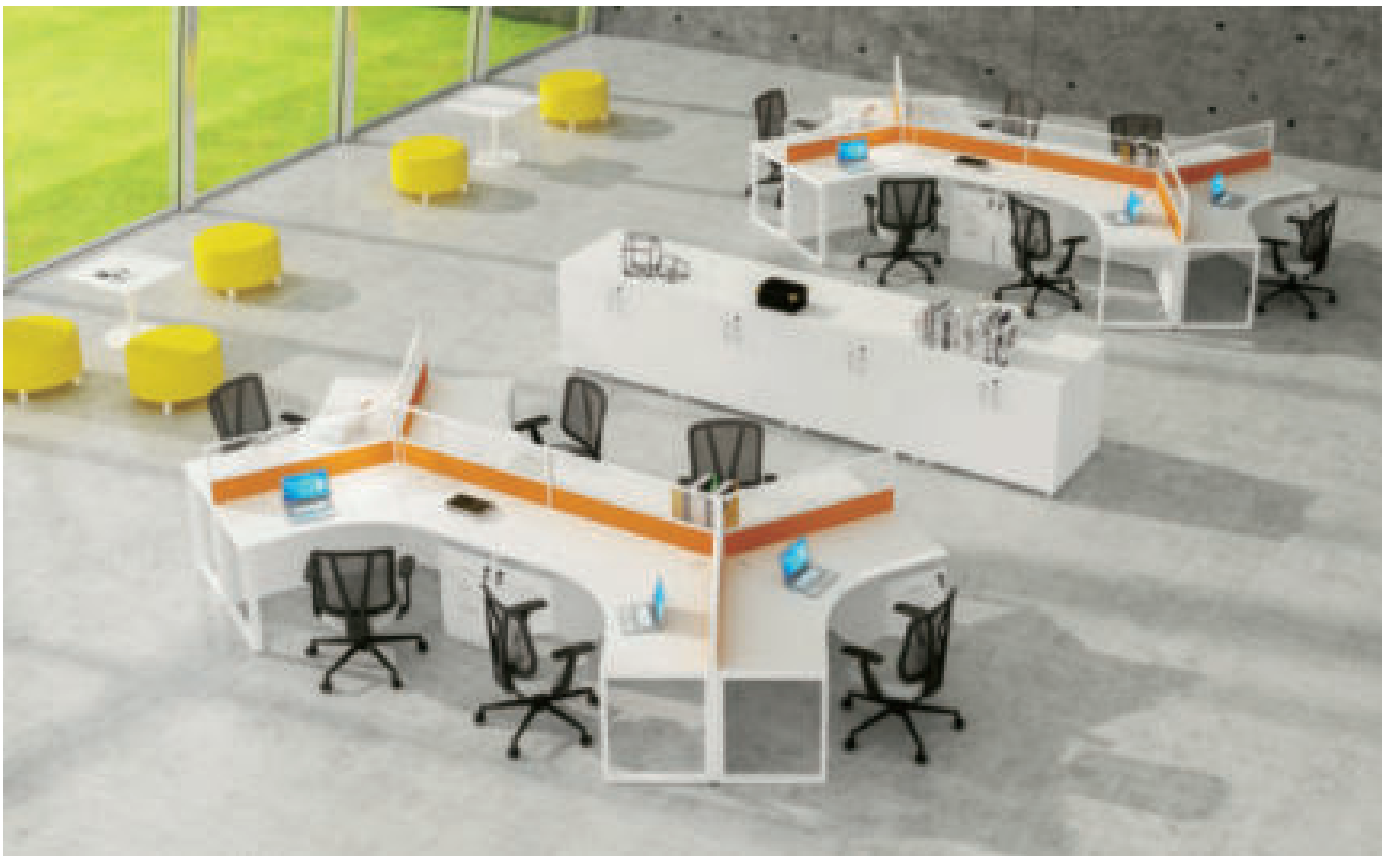

Manager Desk
Model: ASTON-BT-001
Size: 1530 x 6160 x 1200 mm

ASTON series

Staff Table
Model: ASTON-ZYZ-007
Size: 2830 x 3360 x 1200 mm

Staff Table
Model: ASTON-ZYZ-009
Size: 2830 x 5160 x 1200 mm

Staff Table
Model: ASTON-ZYZ-001
Size: 2830 x 5720 x 1100 mm