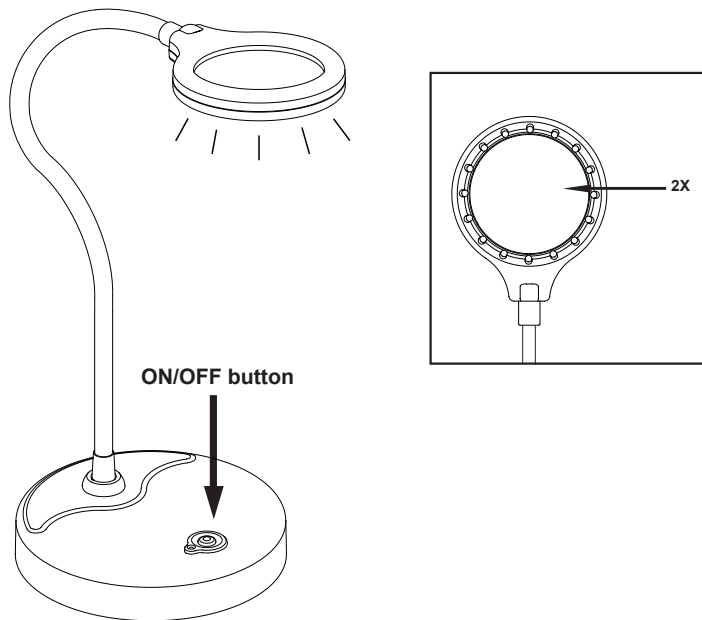

## BATTERY OPERATED MAGNIFIER DESK LAMP WITH FLEXIBLE GOOSENECK

### IMPORTANT SAFETY INSTRUCTIONS:

This portable lamp has a polarized plug (one blade is wider than the other). As a safety feature this plug will fit in a polarized outlet only one way. If the plug does not fit fully in the outlet, reverse the plug. If it still does not fit, contact a qualified electrician. Never use with an extension cord unless the plug can be fully inserted. Do not alter this safety feature.

Replacing batteries:  
Insert 3 "AA" batteries into the battery compartment.  
Make sure the direction shown is correct.  
Close the battery compartment.