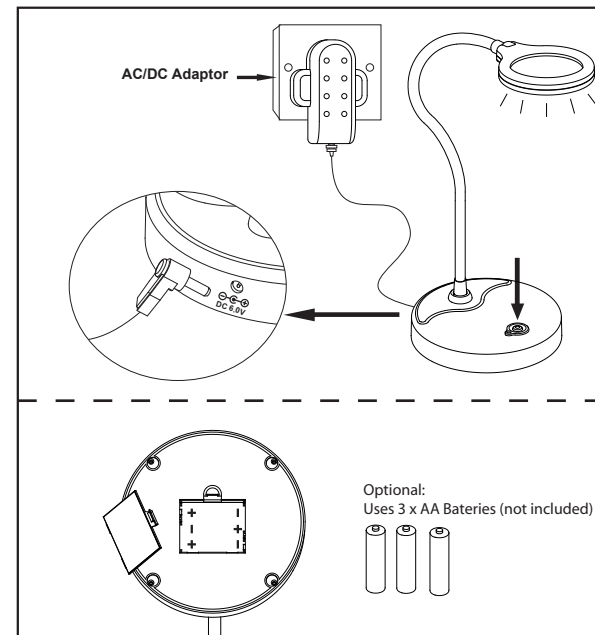

## BATTERY OPERATED MAGNIFIER DESK LAMP WITH FLEXIBLE GOOSENECK

### IMPORTANT SAFETY INSTRUCTIONS:

This portable lamp has a polarized plug (one blade is wider than the other). As a safety feature this plug will fit in a polarized outlet only one way. If the plug does not fit fully in the outlet, reverse the plug. If it still does not fit, contact a qualified electrician. Never use with an extension cord unless the plug can be fully inserted. Do not alter this safety feature.

Replacing batteries:  
Insert 3 "AA" batteries into the battery compartment.  
Make sure the direction shown is correct.  
Close the battery compartment.