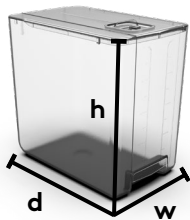

1. Machine configuration and overall dimensions

Select your colour:	Select your region:	
Tempest	Asia	Oceania
Earth	Central - South America	North America
	Europe	Middle East

C'fridge beside/Classic

1 milk type container

2 milk types container (Option)

Technical data	
Cup heater panel	Up to 24 espresso cups
Refrigerant	R-600a
Temperature control	Digital thermostat with temperature display
Locking system	Key
Installation specifications	Setup on the right side of the Cameo

Classic	C'fridge beside
Weight	33 kg
Internal fridge	
Size (W x H x D)	173 mm x 277 mm x 278 mm (6.8 in x 10.9 in x 10.9 in)
Volume	13 L
Milk container	
1 milk type container (Art. Nr. 105560)	
Size (w x h x d)	168 mm x 262 mm x 268 mm (6.6 in x 10.3 in x 10.5 in)
Volume	1 x 9 L
2 milk types container (option) (Art. Nr. 108804)	
Size (w x h x d)	168 mm x 262 mm x 268 mm (6.6 in x 10.3 in x 10.5 in)
Volume	2 x 4.5 L
Voltage/Power	