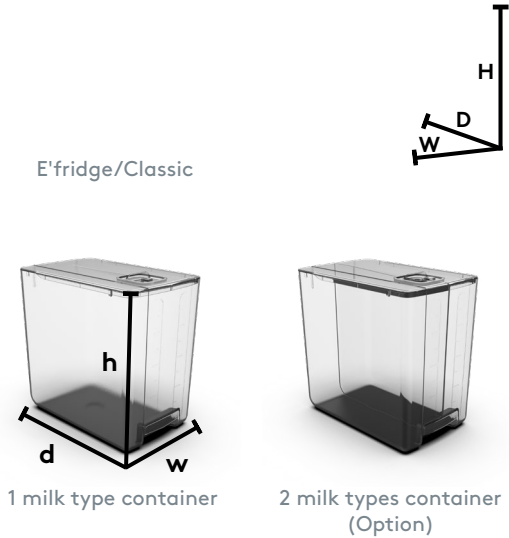

1. Machine configuration and overall dimensions

Select your colour:	Select your region:	
Earth	Asia	Oceania
Tempest	Central - South America	North America
	Europe	Middle East

Technical data	
Storage for up to	Up to 24 espresso cups
Refrigerant	R-600a
Temperature control	Digital thermostat with temperature display
Locking system	Key
Installation specifications	Setup on the right side of the Enigma or the Shotmaster

Classic	E'fridge
Weight	34 kg
Internal fridge	
Size (W x H x D)	173 mm x 277 mm x 278 mm (6.8 in x 10.9 in x 10.9 in)
Volume	13 L
Milk container	
1 milk type container (Art. Nr. 105560)	
Size (w x h x d)	168 mm x 262 mm x 268 mm (6.6 in x 10.3 in x 10.5 in)
Volume	1 x 9 L
2 milk types container (option) (Art. Nr. 108804)	
Size (w x h x d)	168 mm x 262 mm x 268 mm (6.6 in x 10.3 in x 10.5 in)
Volume	2 x 4.5 L
Voltage/Power	