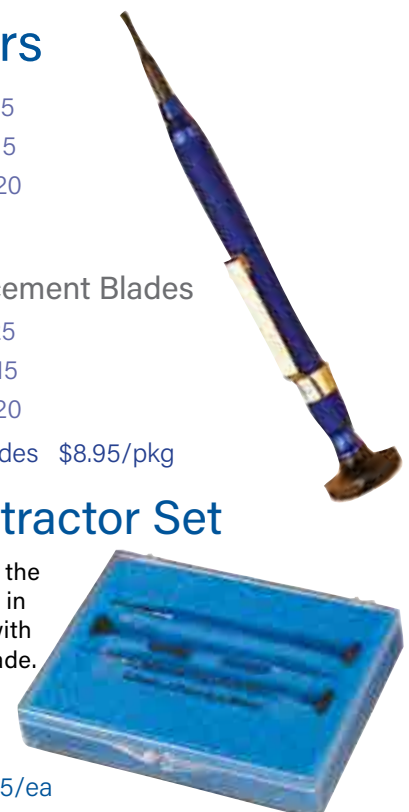

Screw Extractor Set

Includes 1 each of the 3 extractors listed in the table above, with accompanying blade.

6370000 $32.95/ea