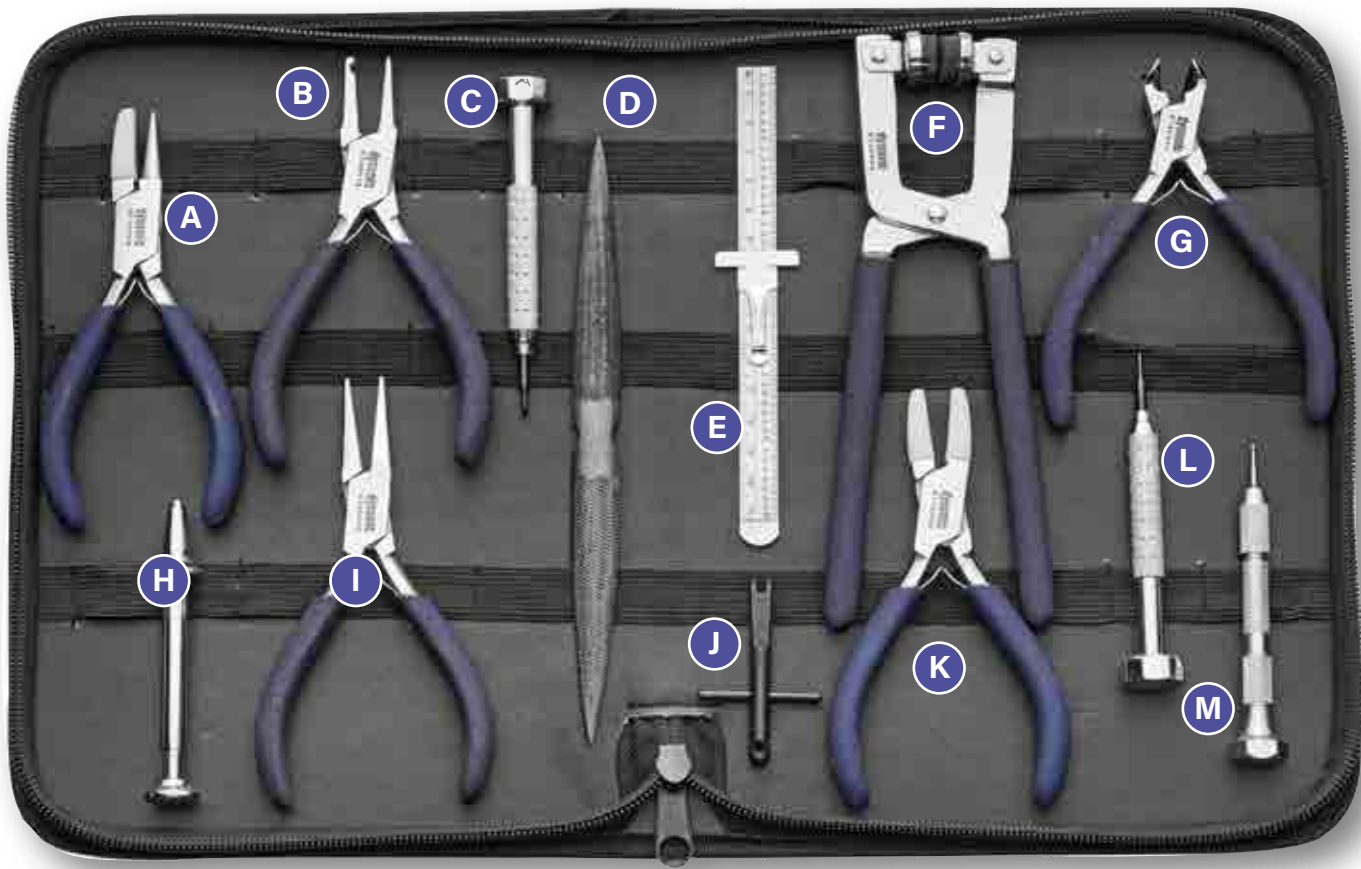

6150394
Carbide Short
Oblique Cutter

C 6621525 1.5/2.0mm
Phillips Blade
Screwdriver

E 6615001 6" Stainless
PD Rulers

H 6480000 Universal
Nut Driver

J 6210048 Nose Pad Popper

L 6611522 1.5/2.2mm
Flat Blade
Screwdriver

M 5999901 Deburring Tool