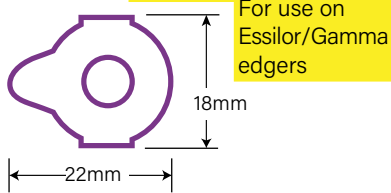

Shape 12 **same shape as 3M 1695**

Shape 39

Shape 32 **same shape as 3M 1692 used on Mr. Blue/Orange edgers**

Shape 17 **same shape as 3M 1693 For use on Essilor/Gamma edgers**

Shape 30

Shape 36 **same shape as Gam 403 used on Mr. Blue/Orange edgers**