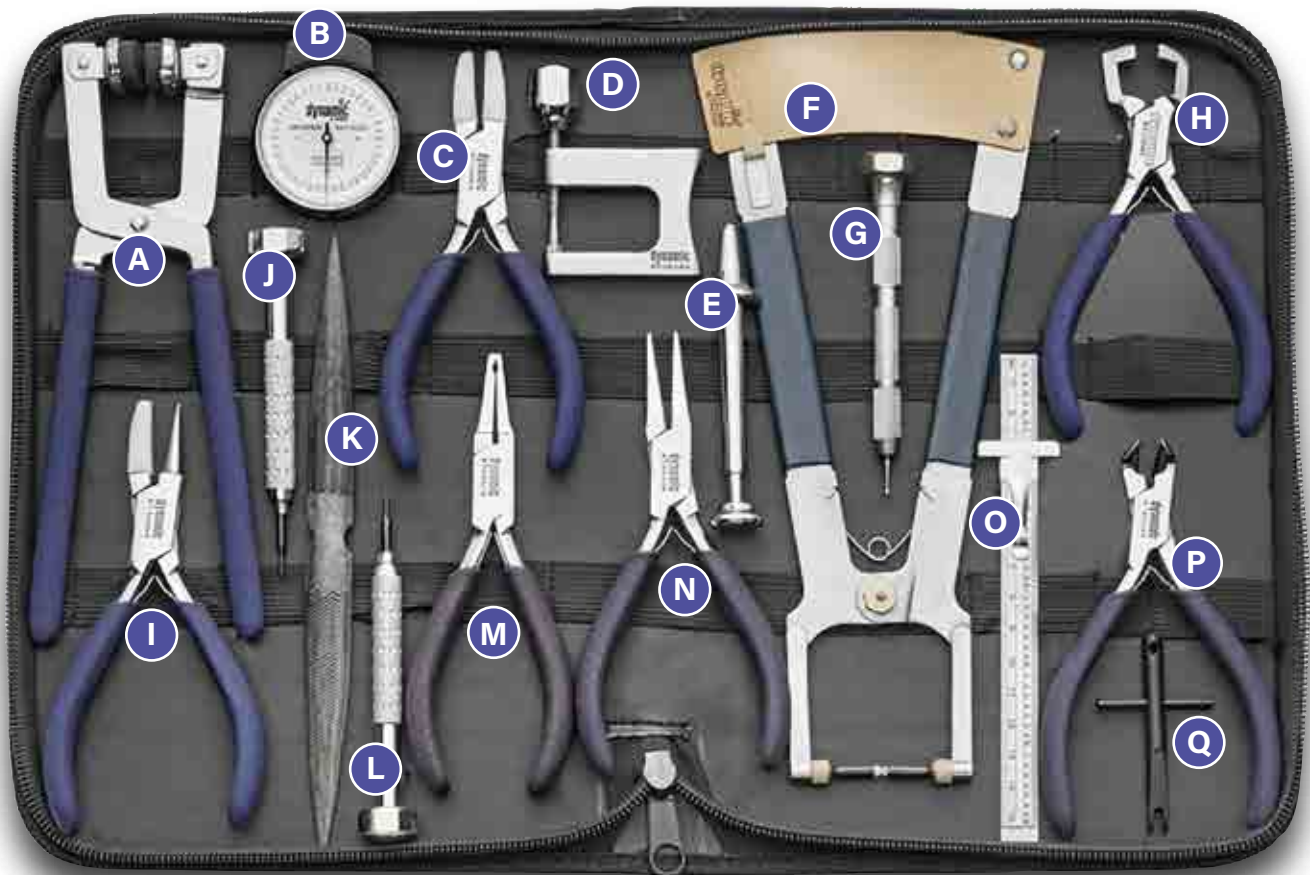

E 6480000 Universal Nut Driver

G 5999901 Deburring Tool

J 6621525 1.5/2.0mm
Phillips Screwdriver

K 5999941 7" Zylonite File

L 6611522 1.5/2.2mm Flat
Blade Screwdriver

O 6615001 6" Stainless
PD Rulers

Q 6210048 Nose Pad Popper