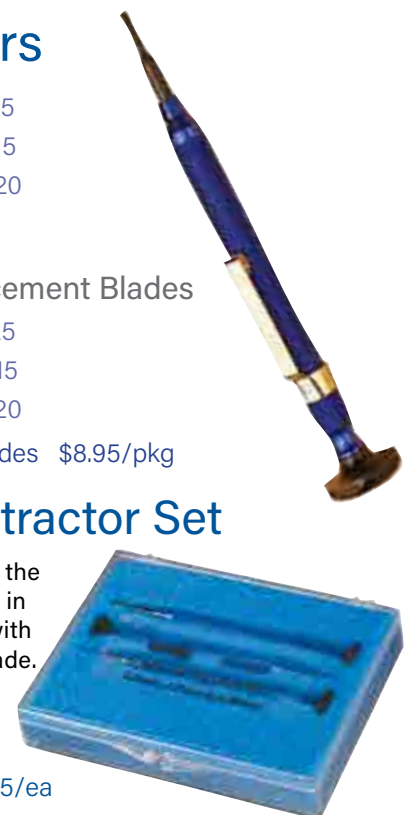

Screw Extractor Set

Includes 1 each of the 3 extractors listed in the table above, with accompanying blade.

6370000 $32.95/ea