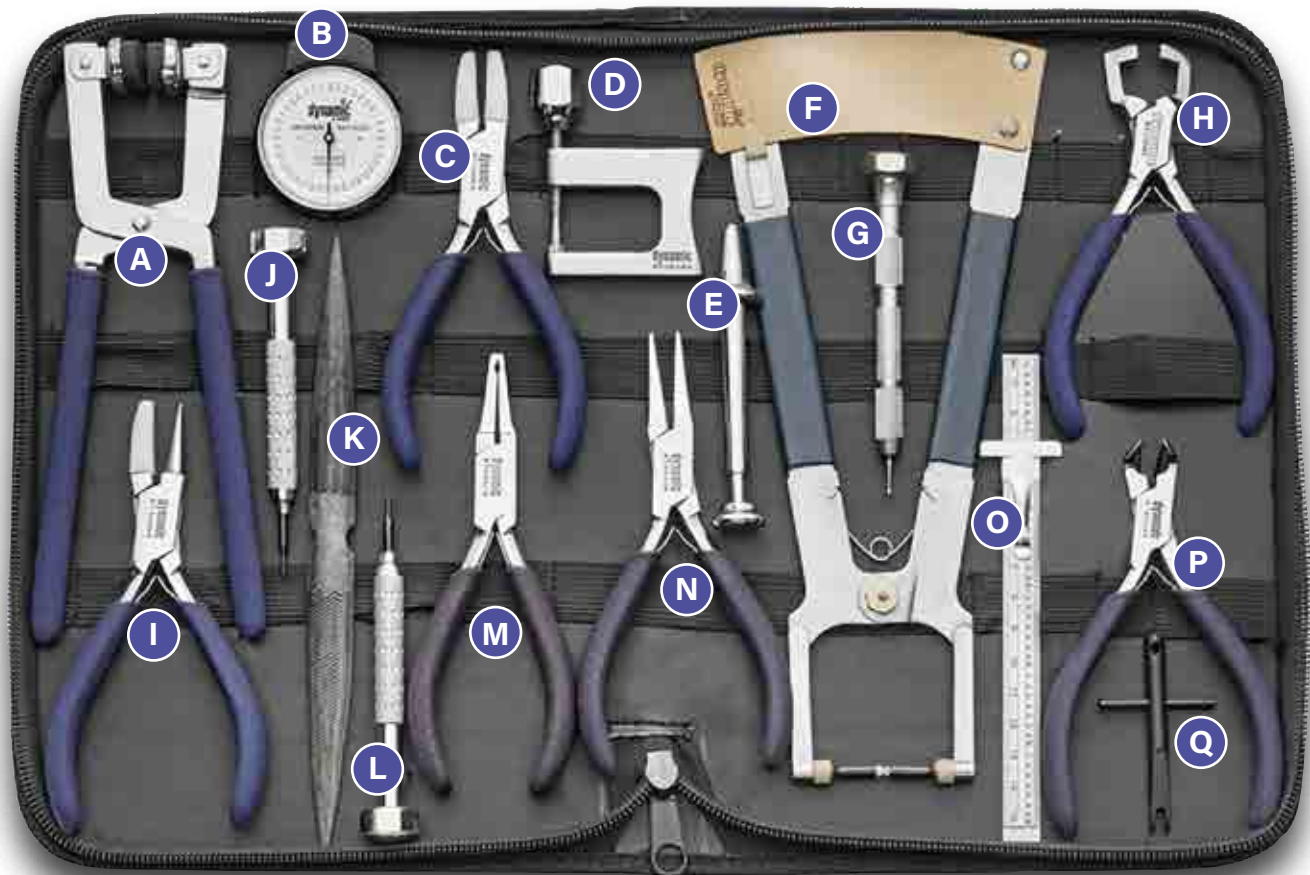

**L** 6611522 1.5/2.2mm Flat  
Blade Screwdriver

**O** 6615001 6" Stainless  
PD Rulers

**Q** 6210048 Nose Pad Popper

6110065  
Wide Hinge  
Panto  
Angling Pliers

6110064  
Flat/Round  
Pliers

6140016  
Euro Style Nose Pad  
Adjusting Pliers