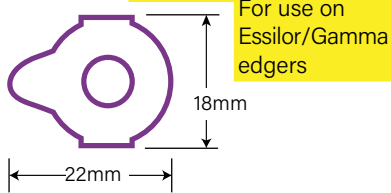

# Pad Styles and Measurements

Shape 12 **same shape as 3M 1695**

Shape 39

Shape 32 **same shape as 3M 1692 used on Mr. Blue/Orange edgers**

Shape 17 **same shape as 3M 1693 For use on Essilor/Gamma edgers**