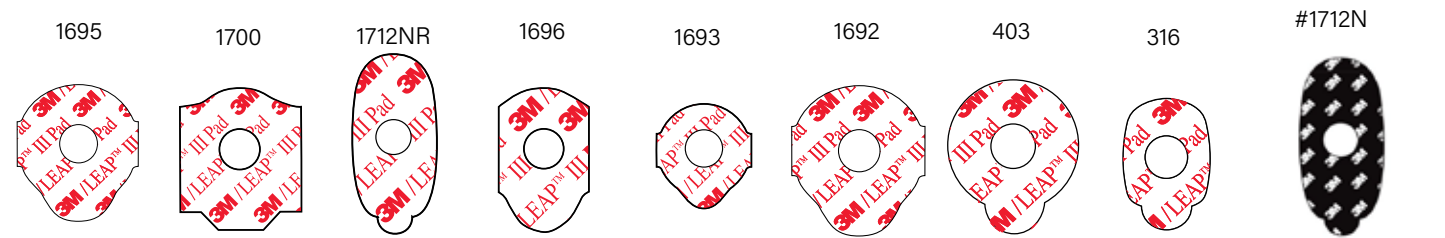

7011001 \$42.95/ea

2 or more \$36.50/ea

4 or more \$32.95/ea

3M Leap™ Pads

From a Name You Know,
With Adhesive and Performance
Equivalent to Our UltraBlue™
Pads

Standard Pads	Hydrophobic Pads
----------------------	-------------------------