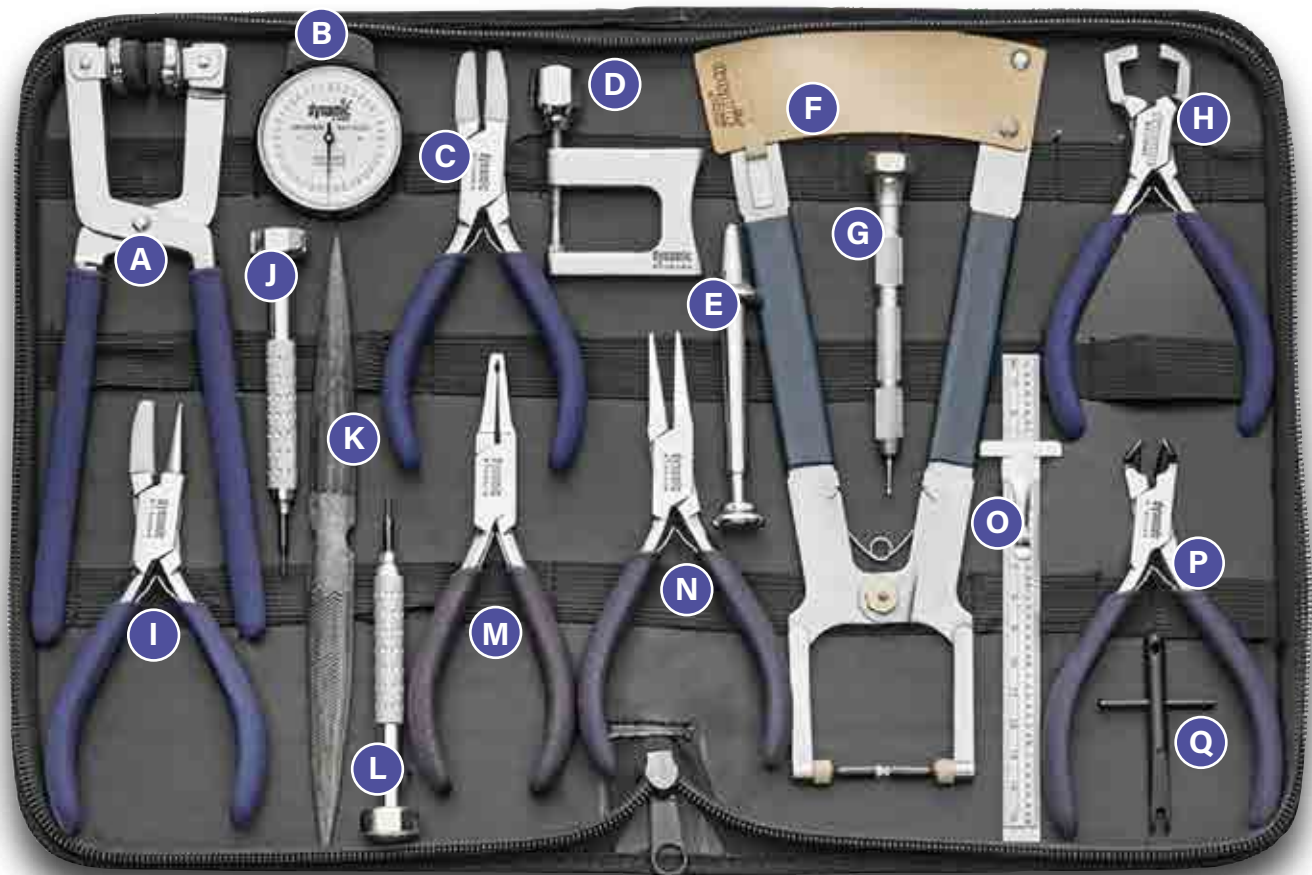

E 6480000 Universal Nut Driver

G 5999901 Deburring Tool

J 6621525 1.5/2.0mm
Phillips Screwdriver

K 5999941 7" Zylonite File

L 6611522 1.5/2.2mm Flat
Blade Screwdriver

O 6615001 6" Stainless
PD Rulers

Q 6210048 Nose Pad Popper