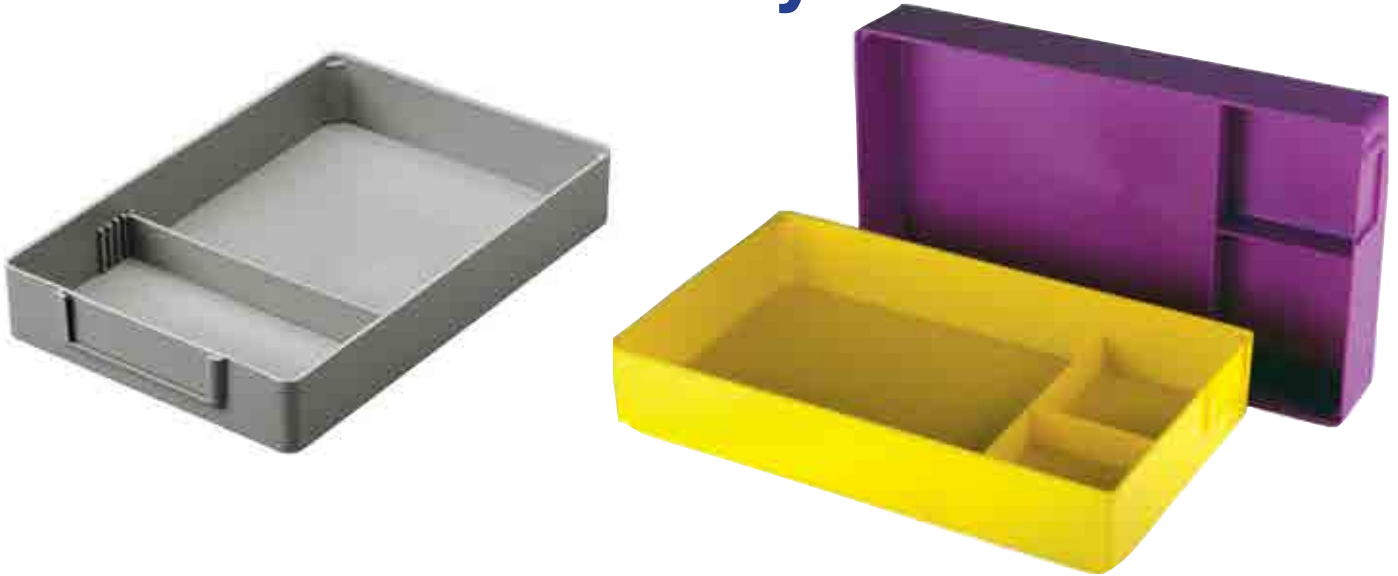

Job Trays

Standard Job Trays

Color	Part #	Color	Part #
Purple	5969111	Green	5969151
Yellow	5969121	Blue	5969161
Ivory	5969131	Gray	5969171
Red	5969141	Black	5969181

- Stackable
- Removable partition
- 6" w x 9" l x 1.5" d

$4.95/ea

Standard Job Trays by the Case

Color	Part #	Color	Part #
Purple	5969114	Green	5969154
Yellow	5969124	Blue	5969164
Ivory	5969134	Gray	5969174
Red	5969144	Black	5969184

$99.95/case of 24 (One color per case)

Large Job Trays

Color	Part #	Color	Part #
Purple	5969211	Green	5969251
Yellow	5969221	Blue	5969261
Ivory	5969231	Gray	5969271
Red	5969241	Black	5969281

- Stackable
- 7" w x 12" l x 2" d

$7.95/ea

Large Job Trays by the Case

Color	Part #	Color	Part #
Purple	5969214	Green	5969254
Yellow	5969224	Blue	5969264
Ivory	5969234	Gray	5969274
Red	5969244	Black	5969284

$144.95/case of 24 (One color per case)

Job Tray Tags

- 100 per box
- 82mm x 25mm
- Reusable

5969100 $32.95/per box