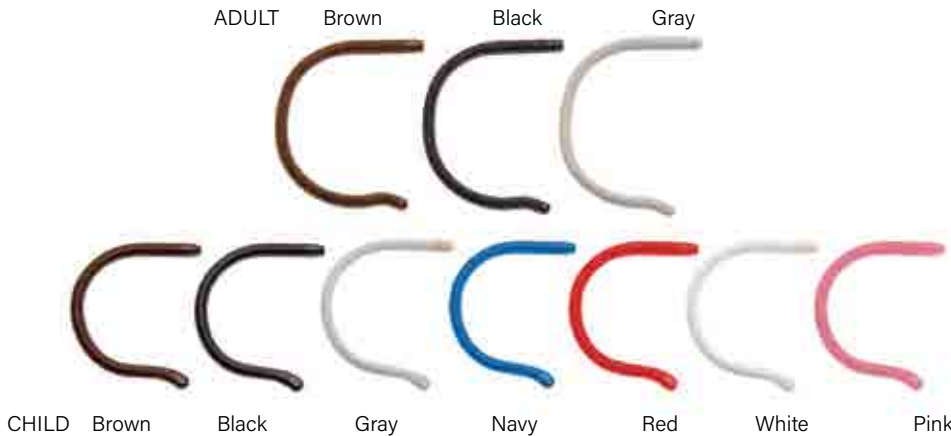

Silicone Conversion Cable Ends

- Convert a spatula temple to a cable
- 1.4mm core diameter
- 2 pairs/package

$14.50/pkg 10 or more $12.50/pkg

Color	Adult Item #	Child Item #
Brown	4814602	4814702
Black	4814603	4814703
Gray	4814605	4814705
Navy	—	4814706
Red	4814607	4814707
White	—	4814708
Pink	—	4814709