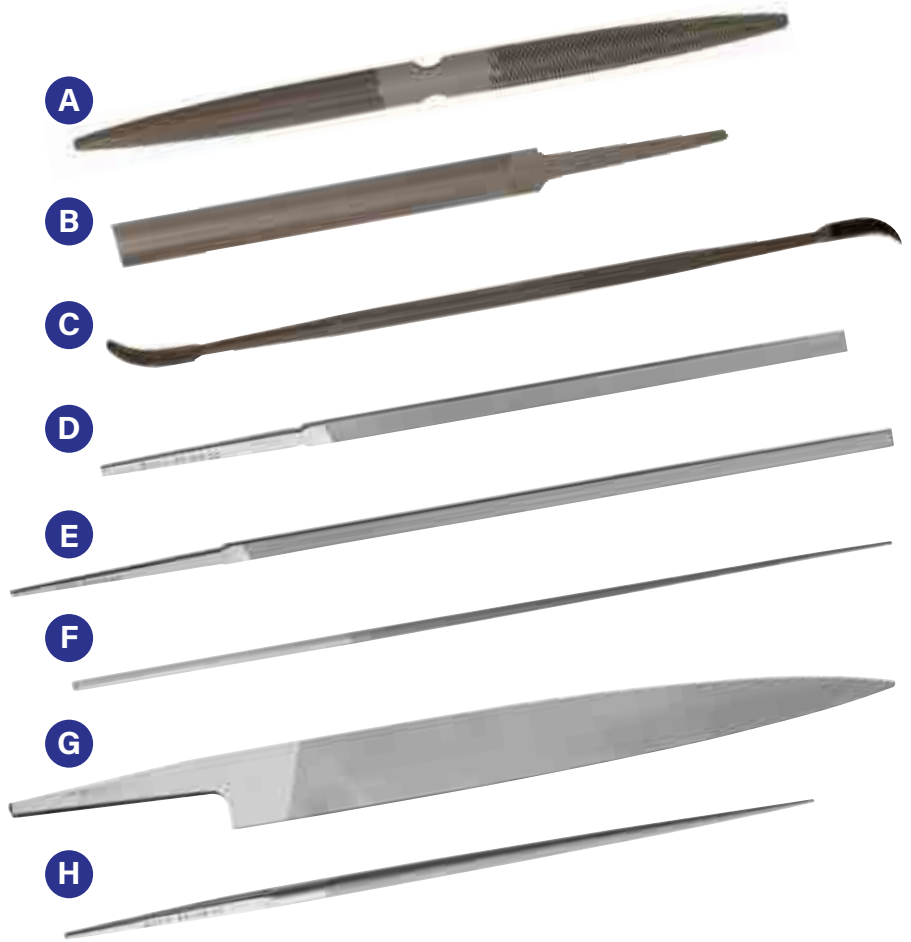

Files

- **A** Zyl File 7" Coarse and Extra Coarse
  5999941 $27.50/ea
- **B** Screwhead File 3" Cut 4
  5999942 $49.50/ea
- **C** Finishing File 6" Cut 2
  5999943 $32.95/ea
- **D** Narrow Pillar File 4" Cut 2
  5999944 $32.95/ea
- **E** Extra Narrow Pillar File 6" Cut
  5999945 $32.95/ea
- **F** Lens File 4.5" Super Thin
  5999948 $27.50/ea
- **G** Knife File 6" Cut 2
  5999947 $48.50/ea
- **H** Rat Tail File 4" Cut 2
  5999946 $27.50/ea