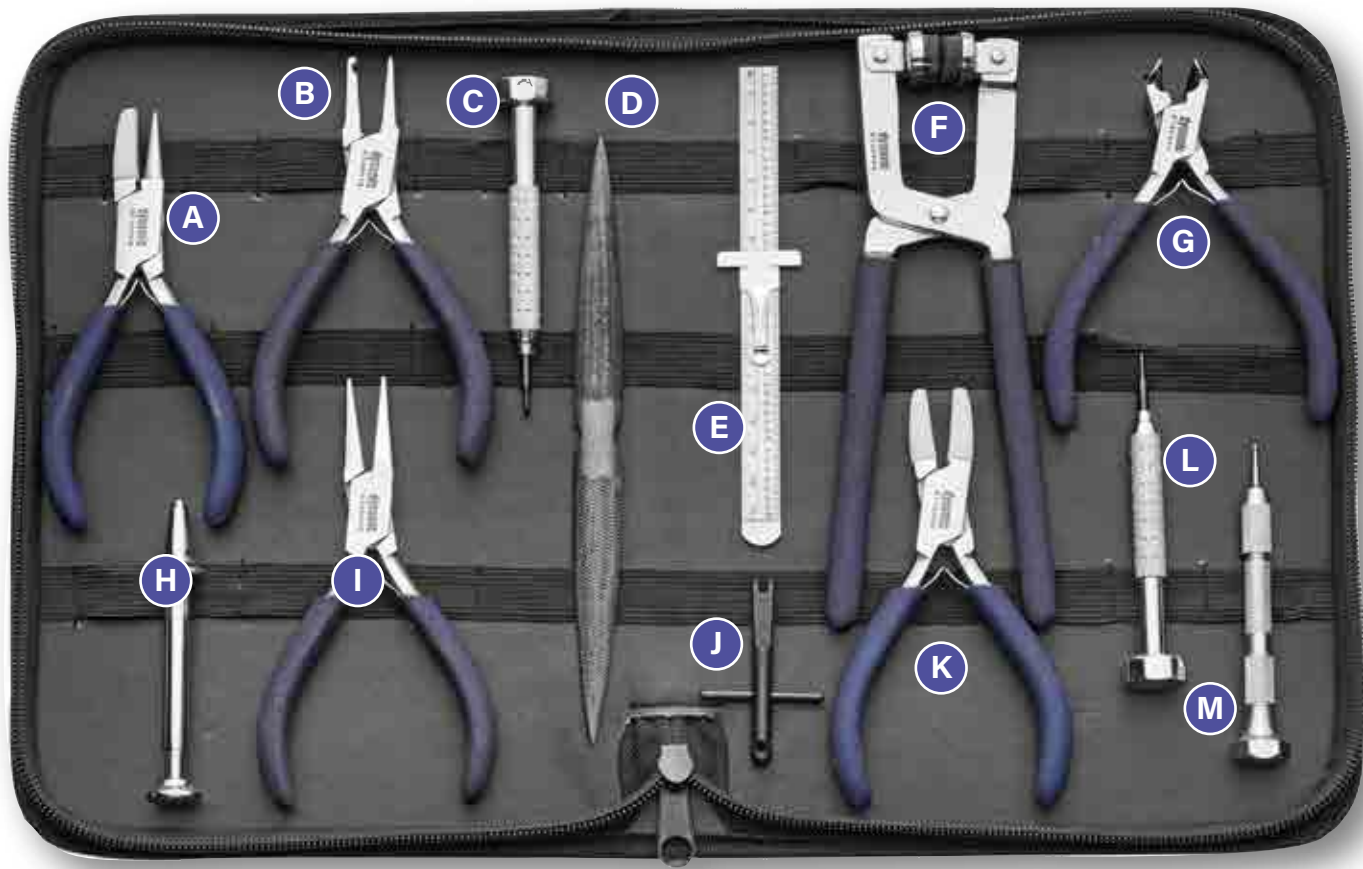

6150394
Carbide Short
Oblique Cutter

C 6621525 1.5/2.0mm
Phillips Blade
Screwdriver

E 6615001 6" Stainless
PD Rulers

H 6480000 Universal
Nut Driver

J 6210048 Nose Pad Popper

L 6611522 1.5/2.2mm
Flat Blade
Screwdriver

M 5999901 Deburring Tool