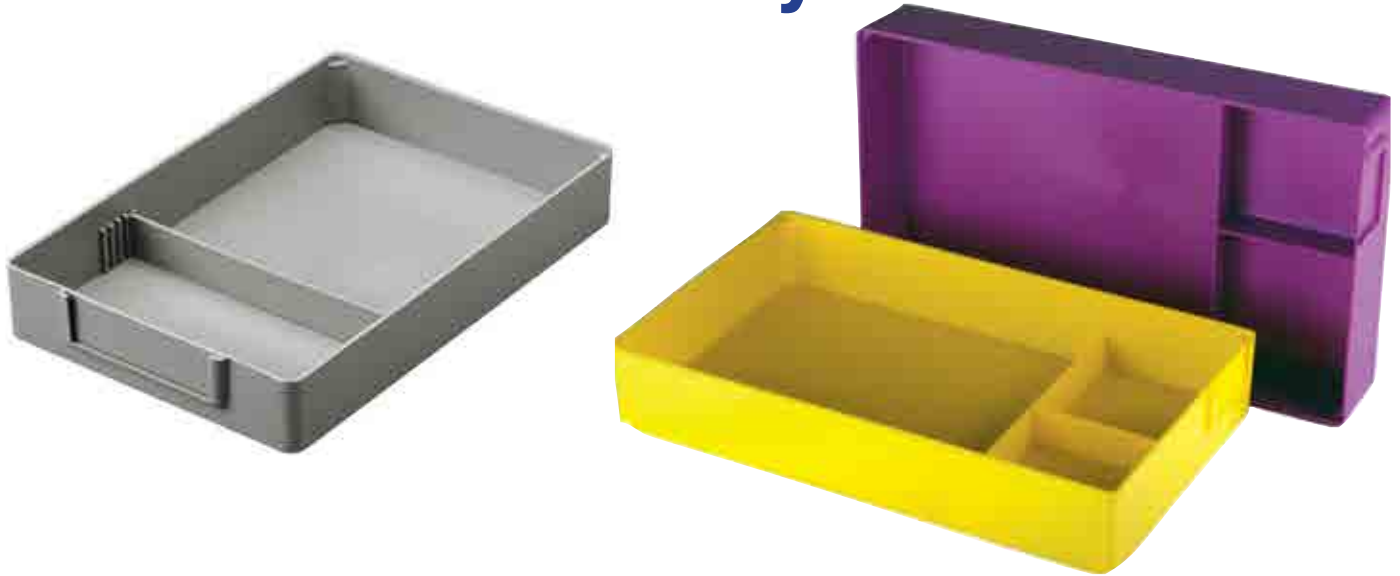

Job Trays

Standard Job Trays

Color	Part #	Color	Part #
Purple	5969111	Green	5969151
Yellow	5969121	Blue	5969161
Ivory	5969131	Gray	5969171
Red	5969141	Black	5969181

- Stackable
- Removable partition
- 6" w x 9" l x 1.5" d

$4.95/ea

Standard Job Trays by the Case

Color	Part #	Color	Part #
Purple	5969114	Green	5969154
Yellow	5969124	Blue	5969164
Ivory	5969134	Gray	5969174
Red	5969144	Black	5969184

$99.95/case of 24 (One color per case)

Large Job Trays

Color	Part #	Color	Part #
Purple	5969211	Green	5969251
Yellow	5969221	Blue	5969261
Ivory	5969231	Gray	5969271
Red	5969241	Black	5969281

- Stackable
- 7" w x 12" l x 2" d

$7.95/ea

Large Job Trays by the Case

Color	Part #	Color	Part #
Purple	5969214	Green	5969254
Yellow	5969224	Blue	5969264
Ivory	5969234	Gray	5969274
Red	5969244	Black	5969284

$144.95/case of 24 (One color per case)

Job Tray Tags

- 100 per box
- 82mm x 25mm
- Reusable

5969100 $32.95/per box