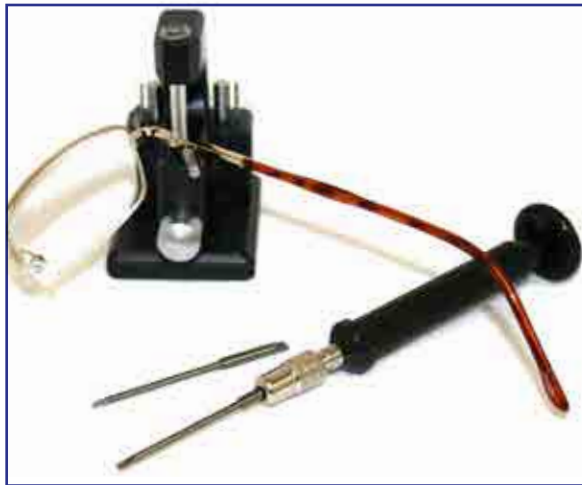

Scribe Alignment Tool

Great for reopening rimless bushings after cutting! Etch marks into metal or plastic, or simply line up a hinge.

6215126 $18.95/ea