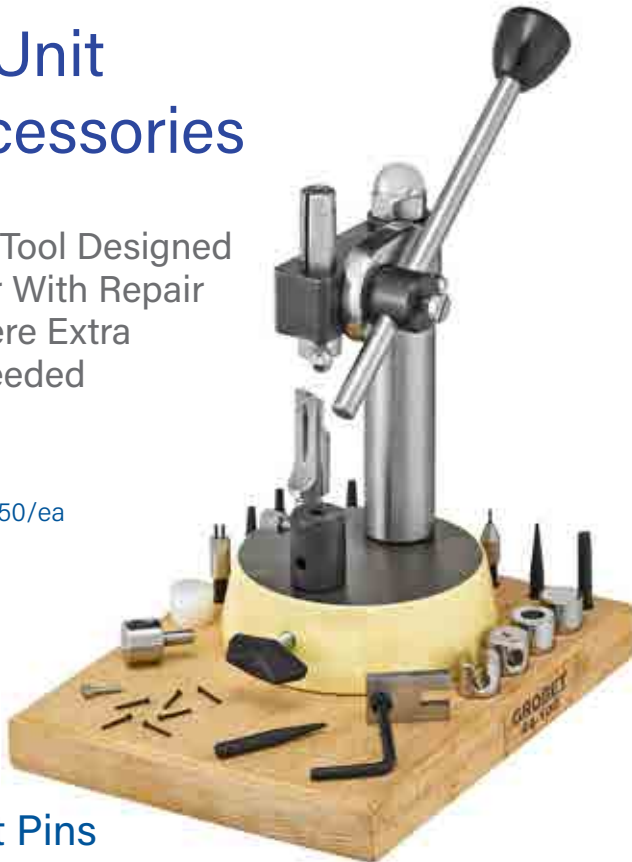

Staking Unit With Accessories

Multi-Purpose Tool Designed to Aid the User With Repair Functions Where Extra Precision Is Needed

6215130 $276.50/ea

Replacement Pins

For Single and Double Pin Punches

6215135 $18.95/ea

Base Wing Screw
Not Shown

6215141 $6.95/ea

Punches

Pointed Punch

Useful for spreading screw ends to prevent loosening, or center punching prior to drilling.

6215131 $10.95/ea

Blunt Punch

Useful for knocking out loose or broken screws.

6215132 $10.95/ea

Single Pin Punch

Useful for pressing out rivets, or piercing plastic frames.

6215133 $10.95/ea

Double Pin Punch

Useful for pressing out double rivets, with industry standard 2.5mm spacing, or for creating holes for them.

6215134 $21.95/ea

Anvils

Steel Anvil

For use as a backing while peening rivets.

6215136 $20.95/ea

Nylon Anvil (Not shown)

6215148 $16.50/ea

Hinge Anvil Choke

Used to block off hole in hinge anvil, while raising the surface.

6215137 $14.50/ea

Small Hole Anvil

Used during rivet extraction.

6215138 $10.95/ea

Hinge Anvil

Used to support the hinge during stripped screw removal.

6215139 $10.95/ea

Custom Die Stamps

For stamping lenses. Please specify for either pliers or staking unit. 6-8 week delivery.