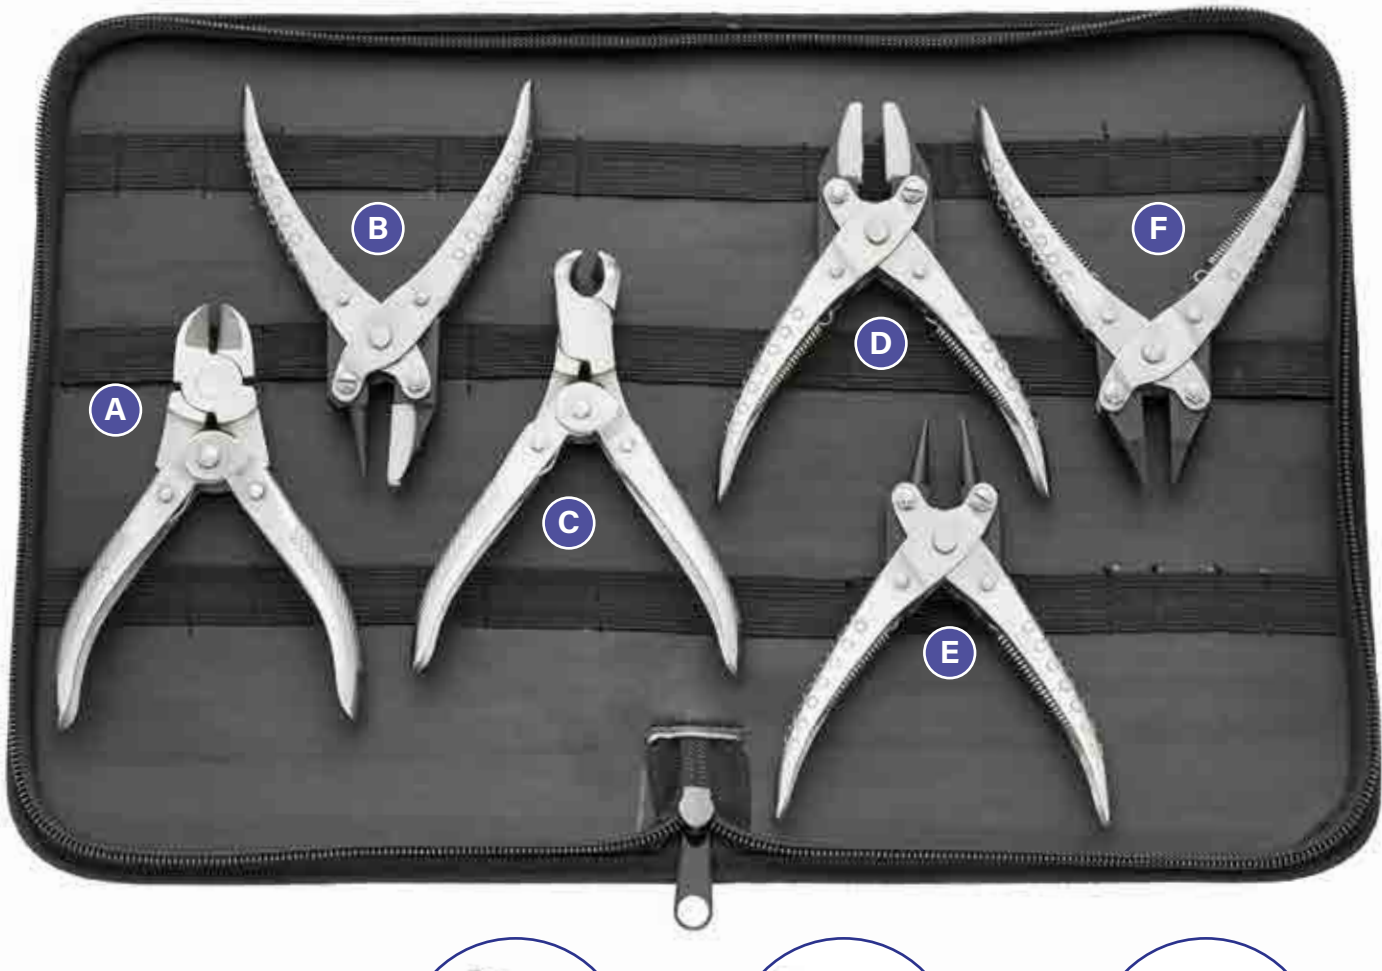

6160003
Parallel Jaw Double
Nylon Pliers