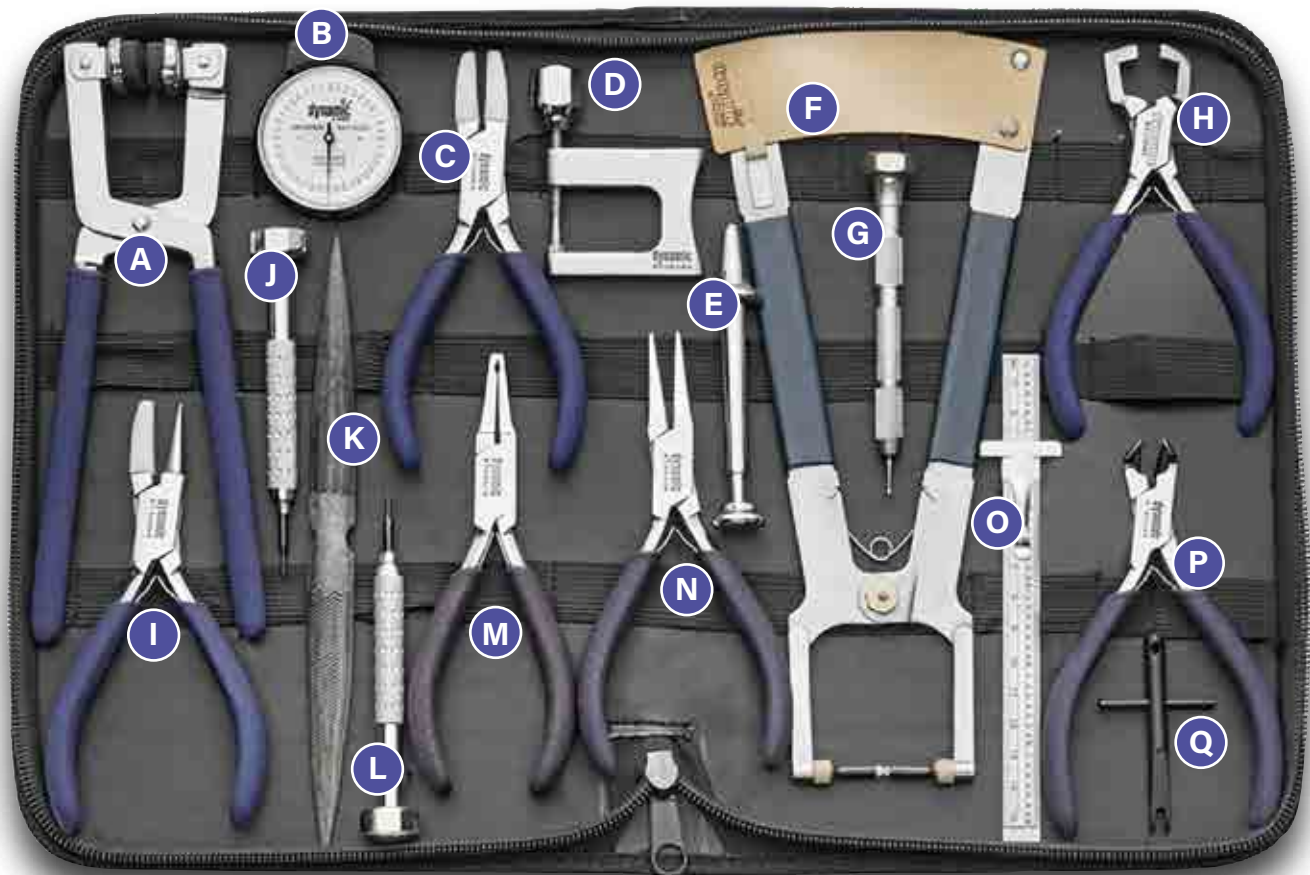

E 6480000 Universal Nut Driver

G 5999901 Deburring Tool

J 6621525 1.5/2.0mm
Phillips Screwdriver

K 5999941 7" Zylonite File

L 6611522 1.5/2.2mm Flat
Blade Screwdriver

O 6615001 6" Stainless
PD Rulers

Q 6210048 Nose Pad Popper