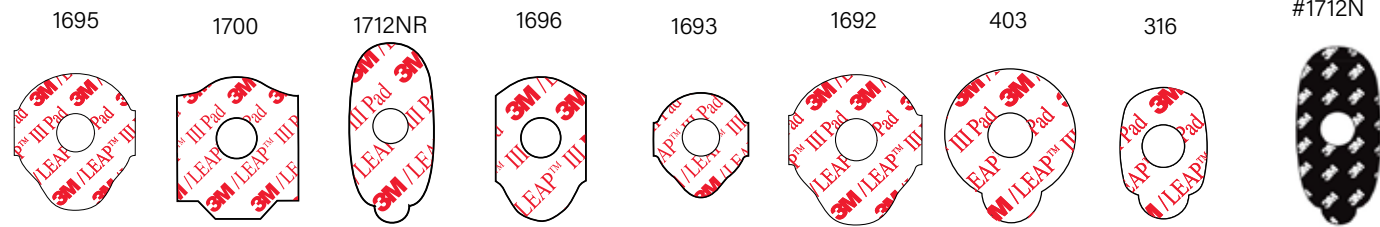

7011001 \$42.95/ea

2 or more \$36.50/ea

4 or more \$32.95/ea

3M Leap™ Pads

From a Name You Know,
With Adhesive and Performance
Equivalent to Our UltraBlue™
Pads

Standard Pads

Hydrophobic Pads

STANDARD PADS								HYDROPHOBIC PADS
3M 1695	3M 1700	3M 1712NR	3M 1696	3M 1693	3M 1692	GAM 403	GAM 316	3M 1712N
2000/roll	2000/roll	1000/roll	1000/roll	1000/roll	1000/roll	1000/roll	1000/roll	per 100
7023112	7023132	7023311	7023341	7023171	7023121	7023361	7023231	7031712
\$118.95	\$118.95	\$100.95	\$100.95	\$101.95	\$112.95	\$114.95	\$114.95	\$61.95
Same shape as Dynamic Labs Style 12 Blocking Pad	Same shape as Dynamic Labs Style 14 Blocking Pad	Same shape as Dynamic Labs Style 31 Blocking Pad	Same shape as Dynamic Labs Style 34 Blocking Pad	Same shape as Dynamic Labs Style 17 Blocking Pad	Same shape as Dynamic Labs Style 32 Blocking Pad	Same shape as Dynamic Labs Style 36 Blocking Pad	Same shape as Dynamic Labs Style 31 Blocking Pad	