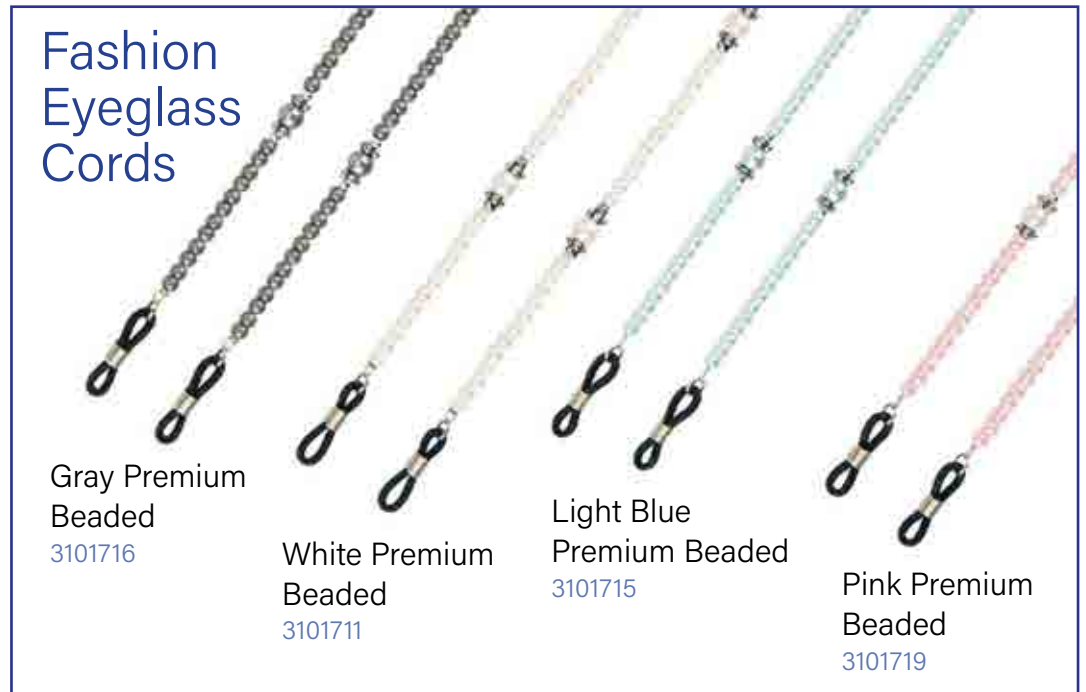

Elegant ways for your customers to keep track of their eyeglasses!

Premium Circle
3301810

Premium Teardrop
3301811

Premium Heart
3301812

Premium Oval
3301813

Gold Snake
3201901

Chain Link
Rose Gold
3202103

Silver
Herringbone
3202102

Eyeglass Chains

Fashion Eyeglass Cords

Gray Premium Beaded
3101716

White Premium Beaded
3101711

Light Blue Premium Beaded
3101715

Pink Premium Beaded
3101719

Necklace Hangers

12 or more \$5.80/ea
\$4.70/ea