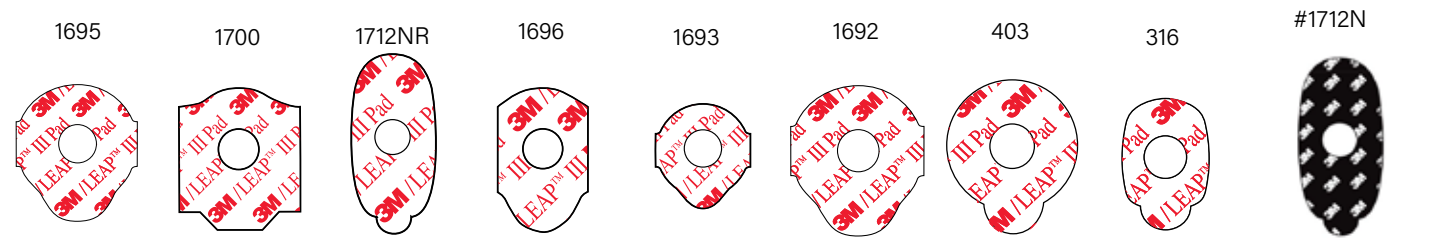

7011001 \$42.95/ea

2 or more \$36.50/ea

4 or more \$32.95/ea

3M Leap™ Pads

From a Name You Know,
With Adhesive and Performance
Equivalent to Our UltraBlue™
Pads

Standard Pads								Hydrophobic Pads
---------------	--	--	--	--	--	--	--	------------------