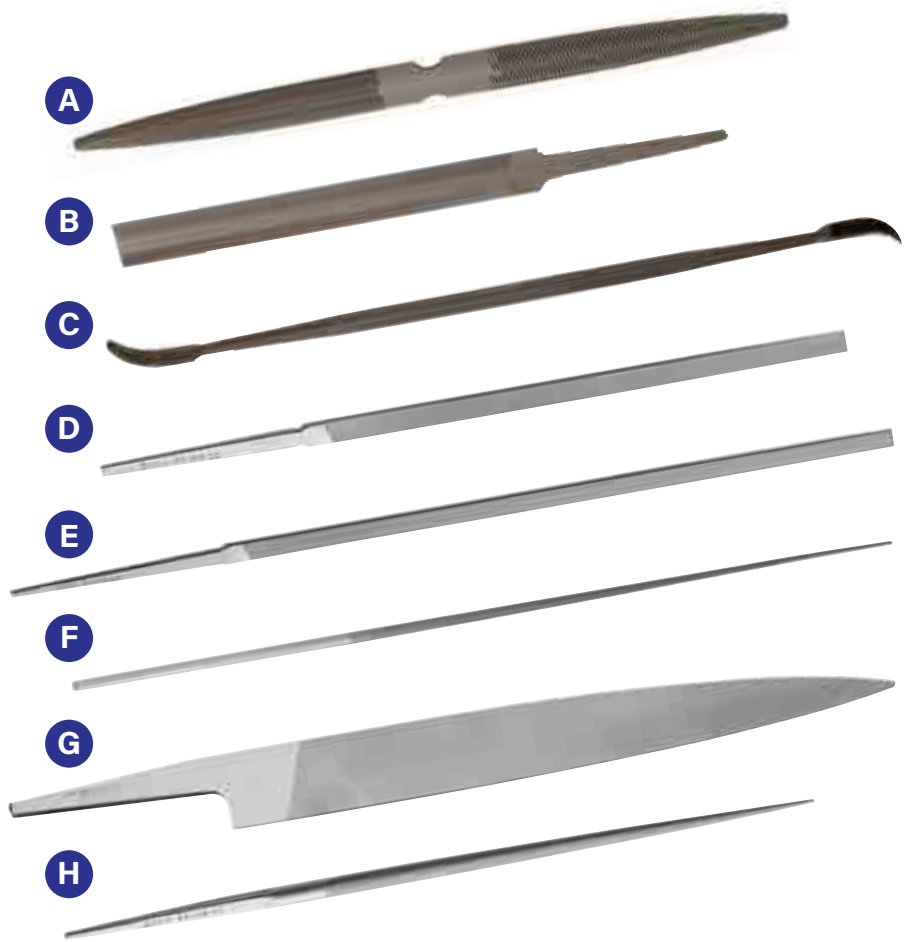

Files

- **A** Zyl File 7" Coarse and Extra Coarse
  5999941 $27.50/ea
- **B** Screwhead File 3" Cut 4
  5999942 $49.50/ea
- **C** Finishing File 6" Cut 2
  5999943 $32.95/ea
- **D** Narrow Pillar File 4" Cut 2
  5999944 $32.95/ea
- **E** Extra Narrow Pillar File 6" Cut
  5999945 $32.95/ea
- **F** Lens File 4.5" Super Thin
  5999948 $27.50/ea
- **G** Knife File 6" Cut 2
  5999947 $48.50/ea
- **H** Rat Tail File 4" Cut 2
  5999946 $27.50/ea