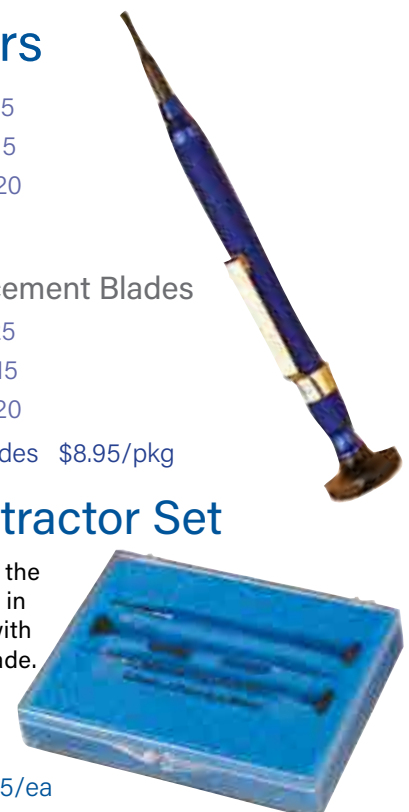

Screw Extractor Set

Includes 1 each of the 3 extractors listed in the table above, with accompanying blade.

6370000 $32.95/ea