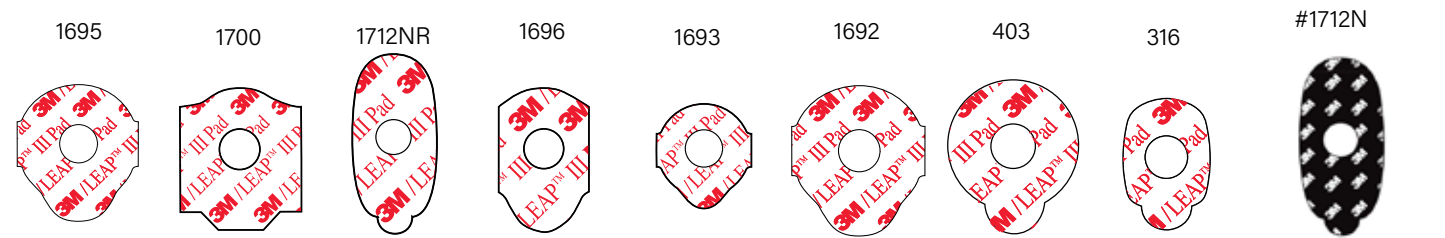

7011001 \$42.95/ea

2 or more \$36.50/ea

4 or more \$32.95/ea

3M Leap™ Pads

From a Name You Know,
With Adhesive and Performance
Equivalent to Our UltraBlue™
Pads

Standard Pads								Hydrophobic Pads
---------------	--	--	--	--	--	--	--	------------------