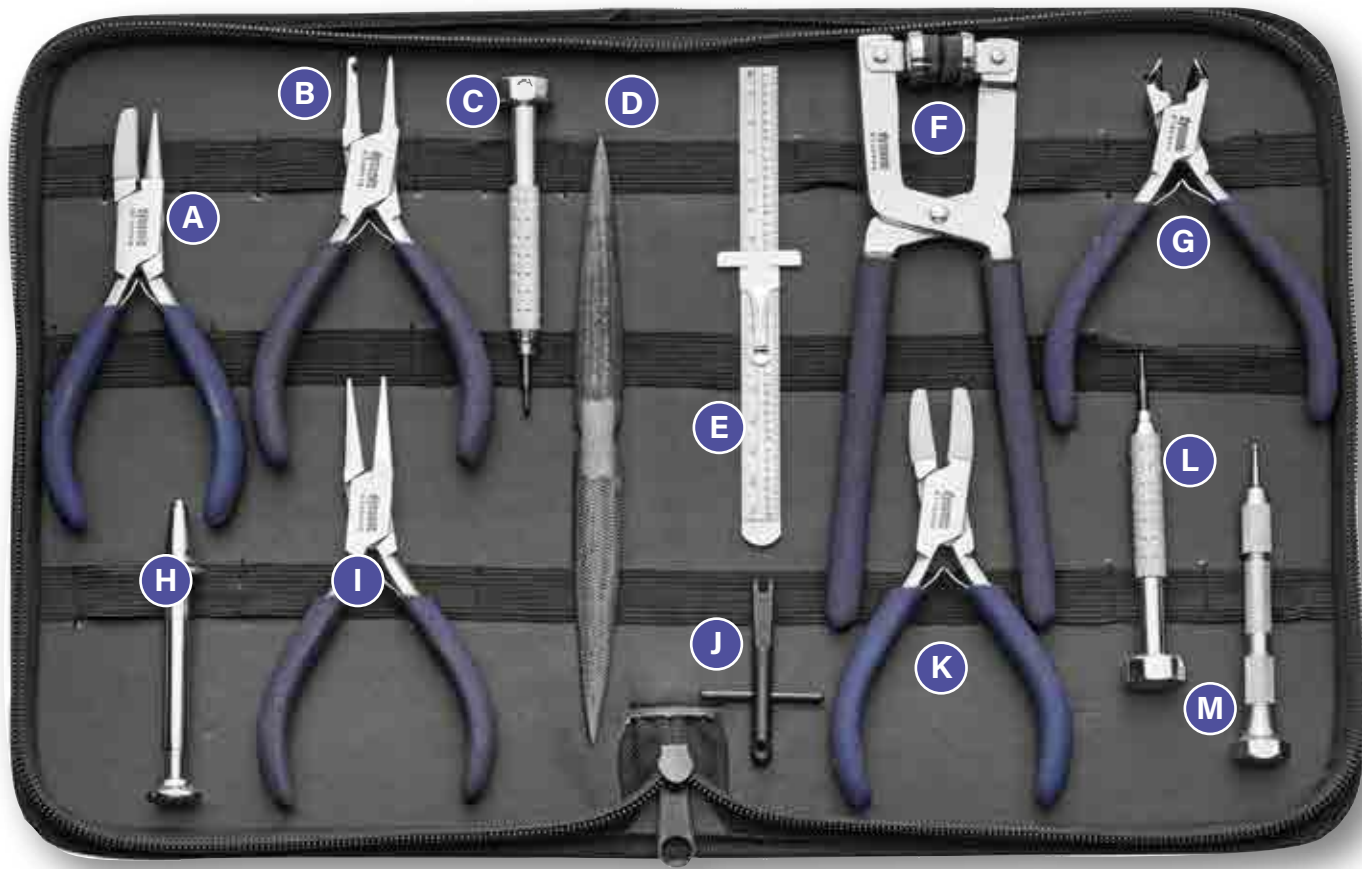

6150394
Carbide Short
Oblique Cutter

C 6621525 1.5/2.0mm
Phillips Blade
Screwdriver

E 6615001 6" Stainless
PD Rulers

H 6480000 Universal
Nut Driver

J 6210048 Nose Pad Popper

L 6611522 1.5/2.2mm
Flat Blade
Screwdriver

M 5999901 Deburring Tool