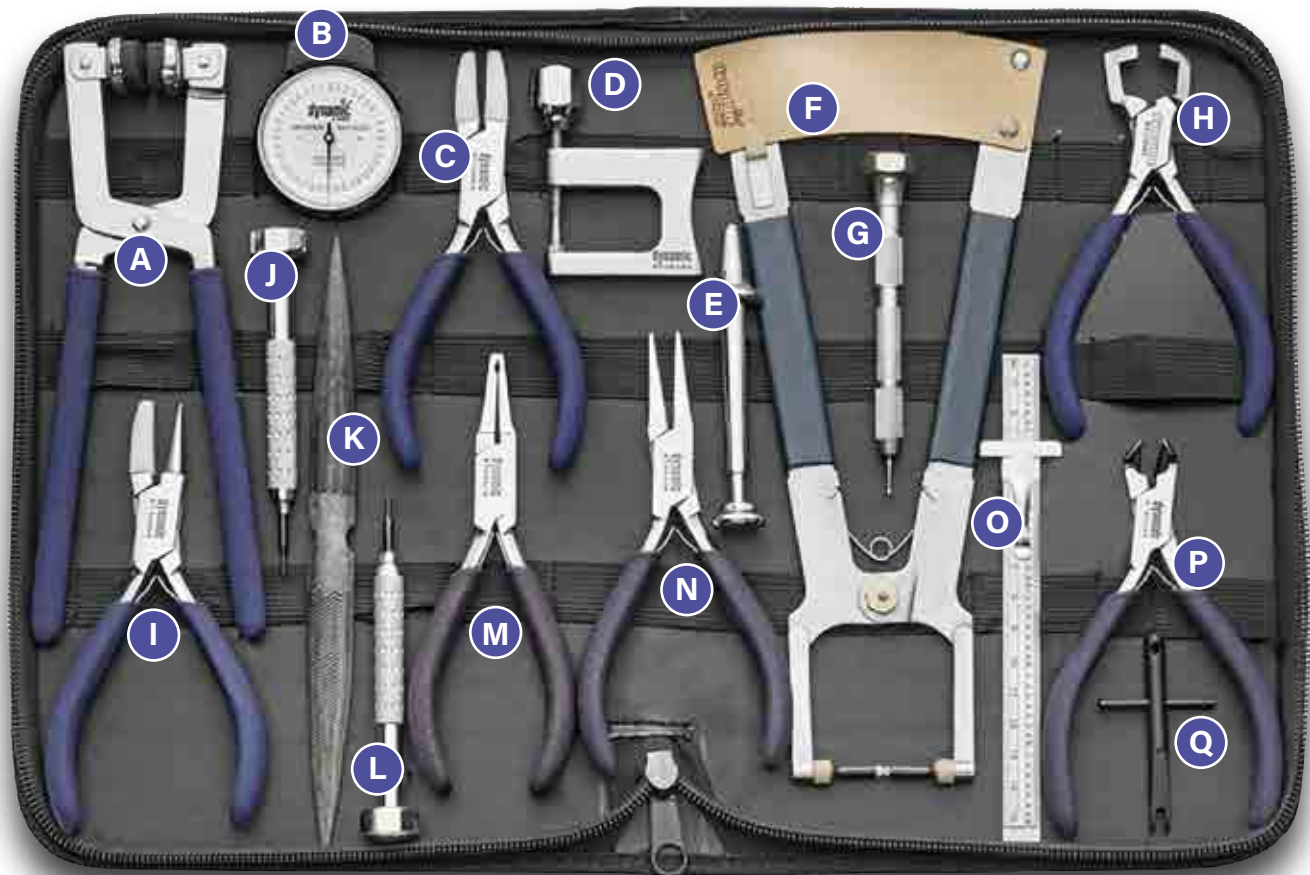

K 5999941 7" Zylonite File

L 6611522 1.5/2.2mm Flat
Blade Screwdriver

O 6615001 6" Stainless
PD Rulers

Q 6210048 Nose Pad Popper

6110065
Wide Hinge
Panto
Angling Pliers

6110064
Flat/Round
Pliers

6140016
Euro Style Nose Pad
Adjusting Pliers