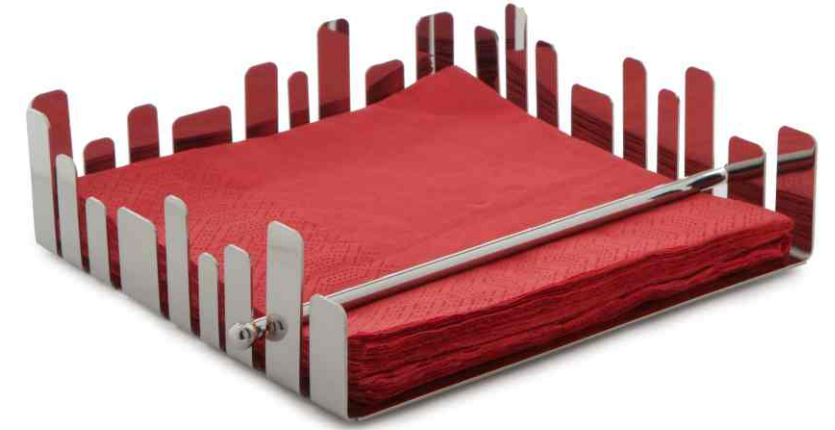

TUMBLER DAINTY & TALL SET OF SIX
ATU-4731-N
MRP ₹ 9295/-Bli

URBAN NAPKIN HOLDER - COCKTAIL
ANH-4431-N
MRP ₹ 1355/-
L 135mm W 135mm H 40mm