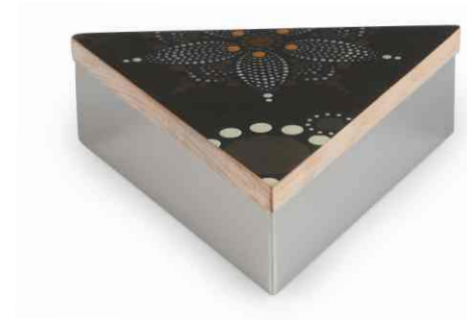

L 330mm W 330mm H 42mm

URBAN CONDIMENTS

ANCN-6831-AN
MRP ₹ 1685/-
D 110mm H 70mm

PADMA SHVET CANISTER - SMALL

APCN-7231-SN
MRP ₹ 1945/-
D 110mm H 75mm

LABYRINTH BOX ROUND WITH ACRYLIC

ARK-6731-N
MRP ₹ 4295/-
L 150mm W 150mm H 100mm