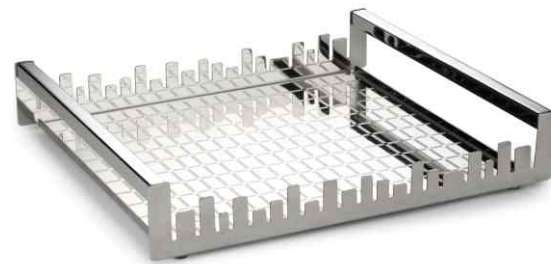

ANRK-29631-AN
MRP ₹ 1815/-
D 92mm H 40mm

POPPY POLE PLATTER MEDIUM

APPL-22131-MN
MRP ₹ 5975/-
D 300mm H 220mm

ROYAL LAPIZ COOKIE PLATTER

ANPL-21031-LP
MRP ₹ 3291/-
D 380mm H 250mm

CRISS CROSS PLATTER MEDIUM

ANPL-10331-N
MRP ₹ 2220/-
L 298mm W 298mm H 40mm

ROZE QUARTZ RICE PLATTER

PL-8731-N
MRP ₹ 4290/-
D 279mm H 50mm

FLUTE RICE PLATTER

ANPL-20531-N
MRP ₹ 3995/-
D 281mm H 64mm

CRISS CROSS PLATTER SMALL

ANPL-10531-N
MRP ₹ 1785/-
L 224mm W 224mm H 22mm

FLORET PLATTER SMALL

PL-10031-SN
MRP ₹ 1290/-
D 244mm H 40mm

URBAN HORIZON TRAY RECTANGULAR
ANTR-14331-N
MRP ₹ 4415/-
L 405mm W 265mm H 55mm

URBAN HORIZON TRAY SQUARE
ANTR-14231-N
MRP ₹ 3375/-
L 290mm W 265mm H 50mm