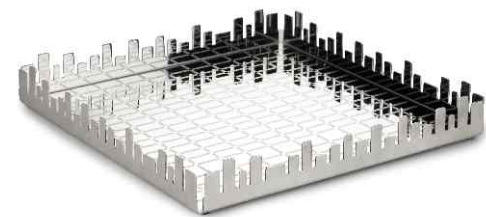

FLORET PLATTER SMALL

PL-10031-SN
MRP ₹ 1290/-
D 244mm H 40mm

URBAN HORIZON TRAY RECTANGULAR
ANTR-14331-N
MRP ₹ 4415/-
L 405mm W 265mm H 55mm

URBAN HORIZON TRAY SQUARE
ANTR-14231-N
MRP ₹ 3375/-
L 290mm W 265mm H 50mm