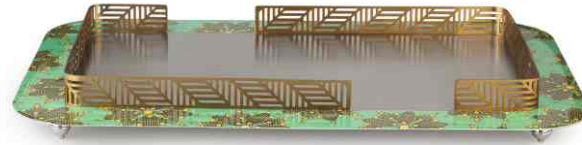

ART DECO TRAY

ATR-9531-AN
MRP ₹ 7160/-

DECO OFFSET TWO TIER PLATTER

ACD-7331-N
MRP ₹ 2970/-

CHEVRON TWO TIER PLATTER

APL-13831-N
MRP ₹ 9265/-
L 290mm W 290mm H 200mm

BURANO COOKIE PLATTER LARGE PVD

ANPL-20731-N
MRP ₹ 3115/-
D 300mm H 70mm

COLOUR OPTION:

MAASAI RECTANGULAR TRAY

ATR-8431-N
MRP ₹ 9999/-
L 420mm W 255mm H 50mm

**MAASAI KEBAB PLATTER
WITH YELLOW KATORI**

APL-13731-N
MRP ₹ 5550/-
L 350mm W 230mm H 65mm

BURANO COOKIE PLATTER LARGE