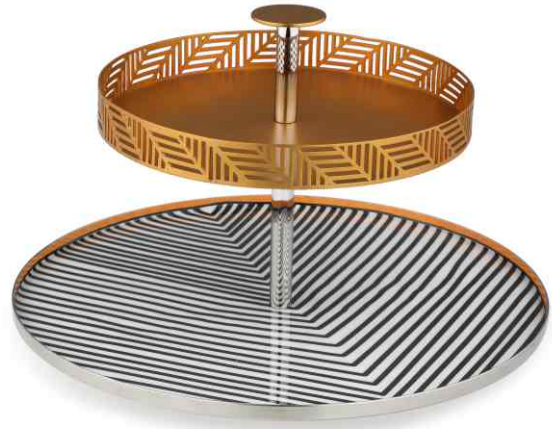

It's time for you to open up to homogeneous contemporary serveware solutions that emote a feeling of delight with a reiteration of patterns and symmetry. From serving trays to cookie platters and pitchers, these table top serveware solutions are as great for gifting as they are for making a gorgeous entertaining spread of your own.

DECO TWO TIER PLATTER

APL-22531-N
MRP ₹ 3465/-
D 207mm H 166mm

LATTICE CAKE PLATTER

APL-22631-N
MRP ₹ 8245/-

DECO SQUARE TRAY

ATR-15931-N
MRP ₹ 11765/-

LATTICE CAKE SERVER

APL-15631-N
MRP ₹ 715/-
L 238mm W 66mm H 29mm

ART DECO TRAY

ATR-9531-AN
MRP ₹ 7160/-

DECO OFFSET TWO TIER PLATTER

ACD-7331-N
MRP ₹ 2970/-

CHEVRON TWO TIER PLATTER

APL-13831-N
MRP ₹ 9265/-
L 290mm W 290mm H 200mm

BURANO COOKIE PLATTER LARGE PVD

ANPL-20731-N
MRP ₹ 3115/-
D 300mm H 70mm