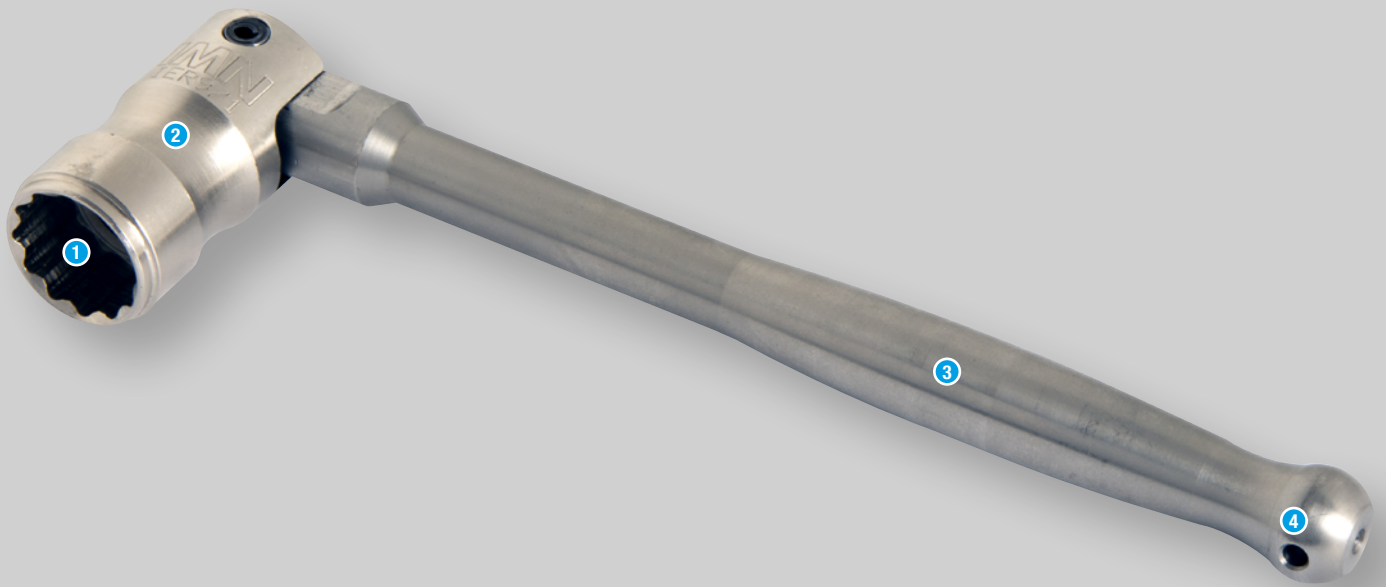

PRODUCT DATA SHEET 09.23

1375-22

**22MM
HEX BOX SPANNER**

POKER STYLE

DEFINING FEATURES

- Stainless steel poker handle
- 22mm Hex Box spanner
- Personalised engraving available
- Integral handle teather point
- Available with varying handle styles and materials

THE TOOLS OF THE TRADE

ADDITIONAL FEATURES

- ① 22mm box
- ② Pinched box design to allow more movement in tight areas.
- ③ Ergonomically shaped handle for a more comfortable grip.
- ④ Manufactured hole for tether attachment.

OFTEN PURCHASED WITH:

LE-2054N / LE-2054B

LE-2064N / LE-2064B

TS-3020BLW

THE TOOLS OF THE TRADE

ORDERING INFORMATION

| PART NO | BOX TYPE | HANDLE STYLE | HANDLE MATERIAL |
|------------|----------|-------------------|-----------------|
| SP-1370-22 | Hex | THIN ROUND 14MM | Stainless Steel |
| SP-1374-22 | Hex | CHUNKY ROUND 18MM | Stainless Steel |
| SP-1375-22 | Hex | POKER STYLE | Stainless Steel |
| SP-1377-22 | Hex | CHUNKY GRIPPA | Stainless Steel |
| SP-1275-22 | Hex | POKER STYLE | Titanium |