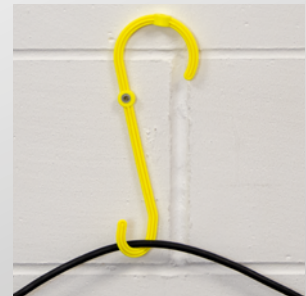

FIRST FOR SAFETY