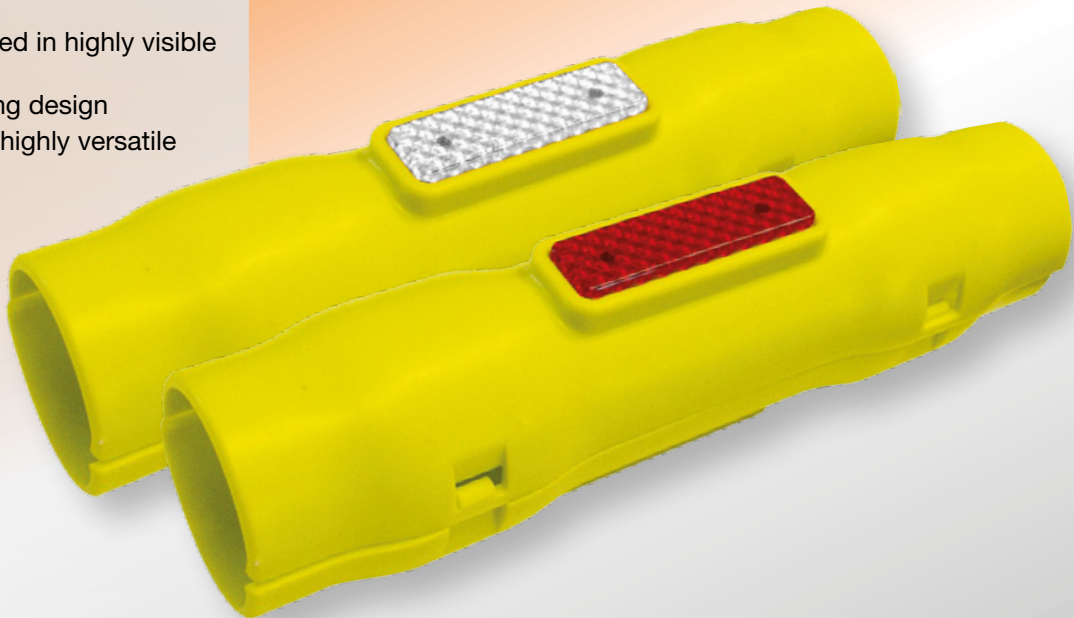

## REFLECTIVE TUBE MARKER

### DEFINING FEATURES

- Two reflectors for maximum visibility
- Manufactured in highly visible colour
- Clip-on fixing design
- Made from highly versatile plastic

FIRST FOR SAFETY