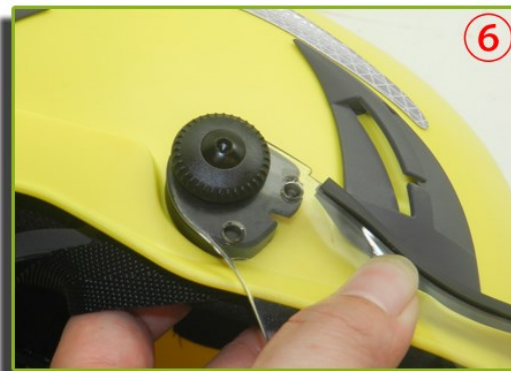

Visor installation diagrams :

BIGBEN

bigbensafety.com

DISTRIBUTED BY:

LEACH'S
Beacon Road, 228 Holme Lacy Road
Hereford, HR2 6BQ
Tel 01432 346800 Email sales@leachs.com
First for Safety leachs.com

1
LEACH'S

The Swiss Marque of Excellence