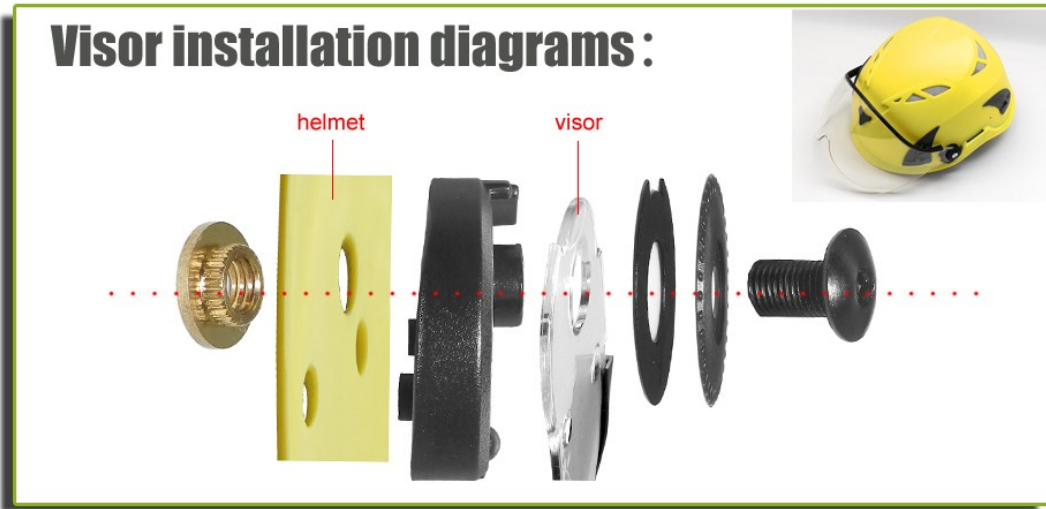

B

PRODUCT DATA SHEET 11.17

HH300

HELMET
VISOR

Product **Helmet Visor**

Product code **PP-B-HH300-C - Clear
PP-B-HH300-T - Tinted**

Description **Helmet visor to be used in
conjunction with the
BIG BEN UltraLite Height
Safety Helmet.**

Available Clear or Tinted.

Conforms to **EN166**

Notes **Boxed singly.**
All fixings supplied.
**For fitting instructions
follow the steps overleaf**

BIGBEN

bigbensafety.com

DISTRIBUTED BY:

LEACH'S
Beacon Road, 228 Holme Lacy Road
Hereford, HR2 6BQ
Tel 01432 346800 Email sales@leachs.com
First for Safety leachs.com

1
LEACH'S

The Swiss Marque of Excellence

Visor installation diagrams :

BIGBEN

bigbensafety.com

DISTRIBUTED BY:

LEACH'S
Beacon Road, 228 Holme Lacy Road
Hereford, HR2 6BQ
Tel 01432 346800 Email sales@leachs.com
First for Safety leachs.com