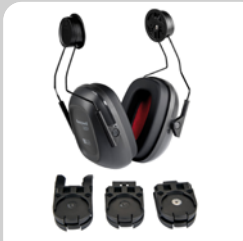

COMPATIBLE ACCESSORIES

PP-3603