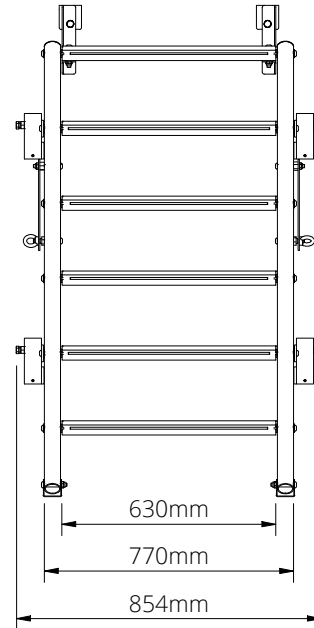

## Technical Information

<b>STANDARD</b>	BS EN 12811
<b>VERSIONS</b>	There are 5 standard versions available: 4 tread (1.0m), 6 tread (1.5m), 9 tread (2.0m), 12 tread (2.5m) & 15 tread (3.0m)
<b>STAIR ANGLE</b>	Variable from 31.6 ° to 50.8 °
<b>TREAD WIDTH</b>	630mm clear internal width
<b>TREAD DEPTH</b>	205mm overall
<b>TREAD LOADING</b>	200kg UDL
<b>TREAD MATERIAL</b>	Extruded aluminium slip-resistant planks
<b>STRINGERS</b>	48mm dia. extruded aluminium tube
<b>HANDRAILS</b>	Quick-fitting aluminium handrails
<b>TOP BRACKETS</b>	Scaffold tube connection (standard), Low rise scaffold tube connection, Flat slab connection.

As standard, Universal Stair units are supplied with handrail sockets and scaffold tube connection brackets that are designed for boards set on top of transverse rails. To give users maximum flexibility, the Universal Stair Units can also be supplied:

- Without handrail sockets to allow tube and fitting guardrails
- With alternative hooks designed for various board types and slabs

If either of these options is required - please specify at the time of ordering.

## Dimensions

All units have a clear tread width of 630mm and an overall width of 854mm including handrail sockets. Units without handrail sockets are 770mm wide.

Product	Steps	Lift Height (h)		Footprint (d)		Weight
		Min. lift	Max. lift	Min. lift	Max. lift	
1.0m Universal Stair Unit inc. Handrail Sockets	4	732	1001	994	1228	25.5
1.5m Universal Stair Unit inc. Handrail Sockets	6	1030	1493	1713	1354	32.8
2.0m Universal Stair Unit inc. Handrail Sockets	9	1477	2106	2442	1894	43.6
2.5m Universal Stair Unit inc. Handrail Sockets	12	1925	2769	3162	2423	67.8
3.0m Universal Stair Unit inc. Handrail Sockets	15	2372	3431	3899	2976	76.3