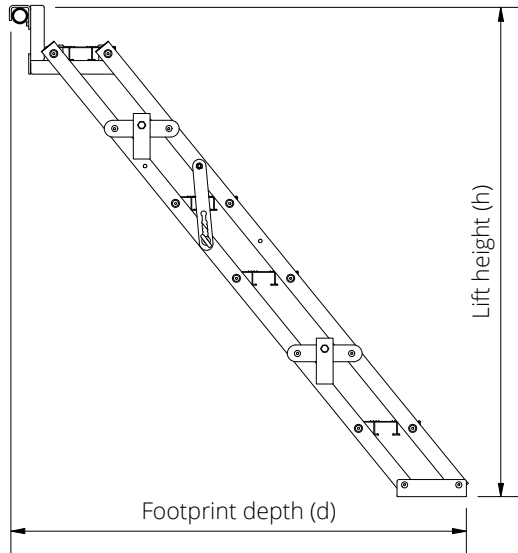

## Technical Information

<b>STANDARD</b>	BS EN 12811
<b>VERSIONS</b>	There are 5 standard versions available: 4 tread (1.0m), 6 tread (1.5m), 9 tread (2.0m), 12 tread (2.5m) & 15 tread (3.0m)
<b>STAIR ANGLE</b>	Variable from 31.6 ° to 50.8 °
<b>TREAD WIDTH</b>	630mm clear internal width
<b>TREAD DEPTH</b>	205mm overall
<b>TREAD LOADING</b>	200kg UDL
<b>TREAD MATERIAL</b>	Extruded aluminium slip-resistant planks
<b>STRINGERS</b>	48mm dia. extruded aluminium tube
<b>HANDRAILS</b>	Quick-fitting aluminium handrails
<b>TOP BRACKETS</b>	Scaffold tube connection (standard), Low rise scaffold tube connection, Flat slab connection.

As standard, Universal Stair units are supplied with handrail sockets and scaffold tube connection brackets that are designed for boards set on top of transverse rails. To give users maximum flexibility, the Universal Stair Units can also be supplied:

- Without handrail sockets to allow tube and fitting guardrails
- With alternative hooks designed for various board types and slabs

If either of these options is required - please specify at the time of ordering.

## Dimensions

All units have a clear tread width of 630mm and an overall width of 854mm including handrail sockets. Units without handrail sockets are 770mm wide.

Product	Steps	Lift Height (h)		Footprint (d)		Weight
		Min. lift	Max. lift	Min. lift	Max. lift	
1.0m Universal Stair Unit inc. Handrail Sockets	4	732	1001	994	1228	25.5
1.5m Universal Stair Unit inc. Handrail Sockets	6	1030	1493	1713	1354	32.8
2.0m Universal Stair Unit inc. Handrail Sockets	9	1477	2106	2442	1894	43.6
2.5m Universal Stair Unit inc. Handrail Sockets	12	1925	2769	3162	2423	67.8
3.0m Universal Stair Unit inc. Handrail Sockets	15	2372	3431	3899	2976	76.3