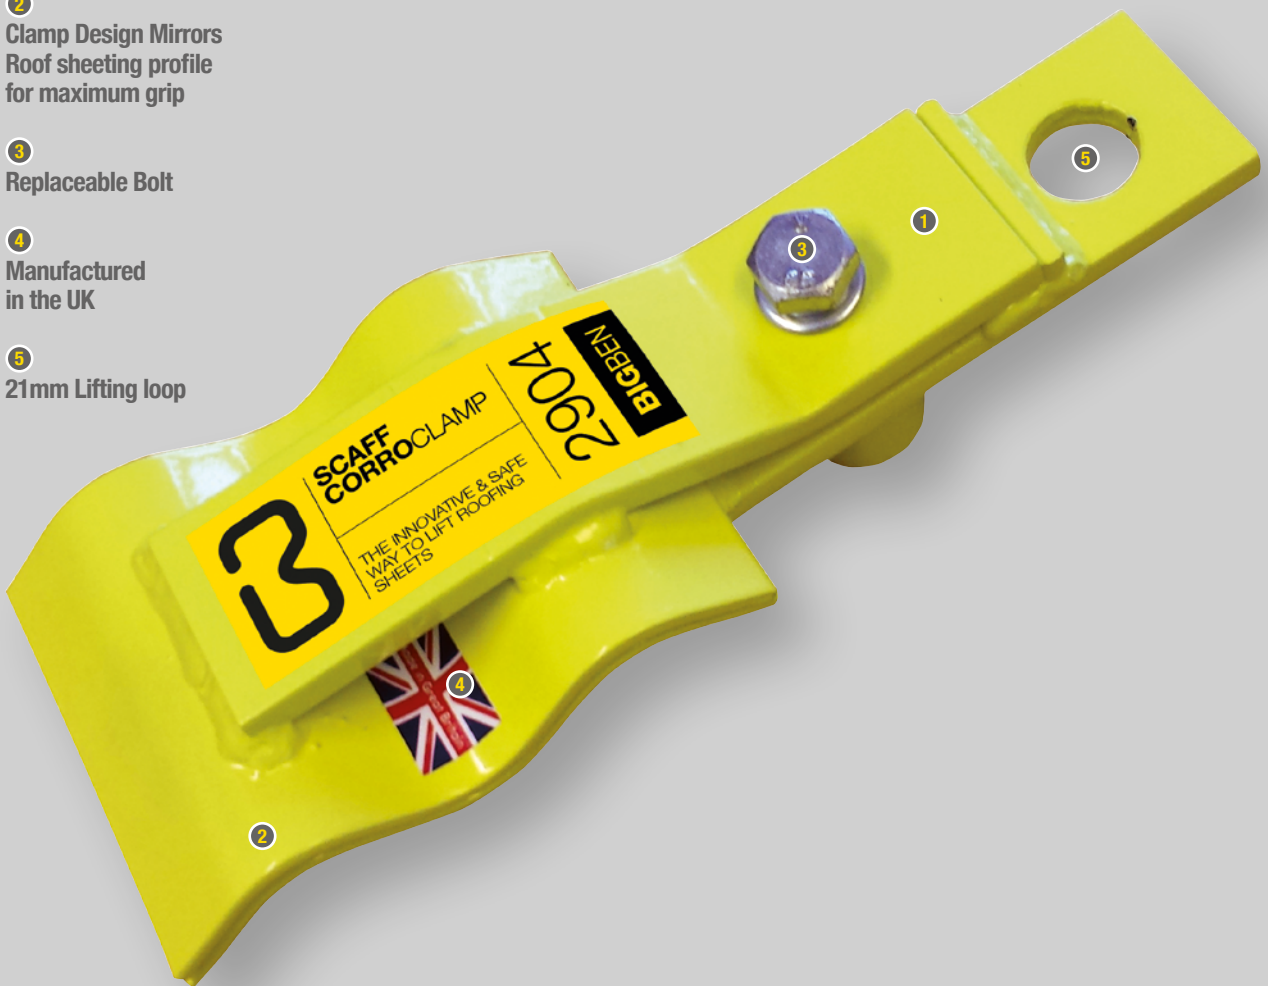

### DEFINING FEATURES

- Safest Way to Hoist/Lower Corrugated Roof Sheets
- 6 Sheet Capacity
- Very Simple & Robust Design

Tested and approved to a SWL of 66kg.

[bigbensafety.com](http://bigbensafety.com)

## ADDITIONAL FEATURES

①  
10mm Powdercoated  
Steel

②  
Clamp Design Mirrors  
Roof sheeting profile  
for maximum grip

③  
Replaceable Bolt

④  
Manufactured  
in the UK

⑤  
21mm Lifting loop

**BIGBEN**

[bigbensafety.com](http://bigbensafety.com)