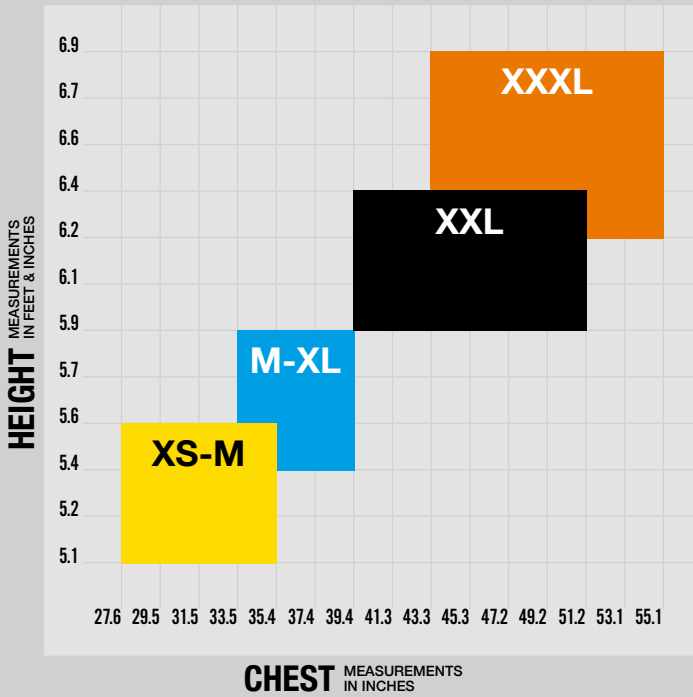

3 Integral Inspection Record
For quick, on-site access to inspection records.

4 Fully Adjustable Leg, Chest & Shoulder Webbing
For Compliant Fitting via 5 adjustable buckles.

5 Elasticated Leg & Side Webbing
For free range of motion with added durability.

Deluxe
Harness Bag
FP-4482

Harness Backpack
FP-4483

Suspension
Trauma Strap
FP-3652

ATTACHMENTS

ACCESSORIES

bigbensafety.com

TAKING SAFETY
TO NEW HEIGHTS

Swiss
Logo
The Marque of Excellence

ORDERING INFORMATION

PART NO	BUCKLE TYPE		ATTACHMENT POINTS		COMFORT PADS	SIZE
	Standard	Quick Release	1 Point	2 Point		
FP-6405REXS	<input type="radio"/>	<input checked="" type="radio"/>	<input type="radio"/>	<input checked="" type="radio"/>	<input type="radio"/>	XXS
FP-6405RES	<input type="radio"/>	<input checked="" type="radio"/>	<input type="radio"/>	<input checked="" type="radio"/>	<input type="radio"/>	XS-M
FP-6405RE	<input type="radio"/>	<input checked="" type="radio"/>	<input type="radio"/>	<input checked="" type="radio"/>	<input type="radio"/>	M-XL
FP-6405REL	<input type="radio"/>	<input checked="" type="radio"/>	<input type="radio"/>	<input checked="" type="radio"/>	<input type="radio"/>	XXL
FP-6405RE3XL	<input type="radio"/>	<input checked="" type="radio"/>	<input type="radio"/>	<input checked="" type="radio"/>	<input type="radio"/>	3XL

SIZING CHART

SUITABLE INDUSTRIES

- SCAFFOLDING
- OIL & GAS
- CONSTRUCTION
- ROOFING
- BRICKWORK
- DEMOLITION
- RESCUE
- TRANSPORTATION

TAKING SAFETY TO NEW HEIGHTS

bigbensafety.com

DISTRIBUTED BY:

LEACH'S
 Beacon Park, 228 Holme Lacy Road,
 Hereford HR2 6BQ
 Tel: 01432 346800 Email: sales@leachs.com
 First for Safety www.leachs.com