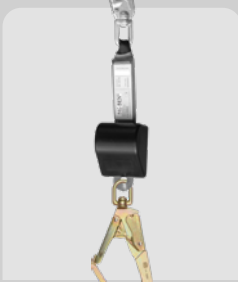

6 Quick Release Buckles
For fast action attachment and release.

BIGBEN

bigbensafety.com

TAKING SAFETY
TO NEW HEIGHTS

The Marque of Excellence

COMPATIBLE ATTACHMENTS & ACCESSORIES

FALL ARREST LANYARDS

Single Elasticated
FP-6495U

Twin Tailed Elasticated
FP-6496U

Single Webbing
FP-4491

Twin Tailed Webbing
FP-4492

RETRACTABLE LANYARDS

Single
FP-7710A

Twin
FP-7720A

Mini Block
FP-4499SC

FALL ARREST BLOCKS