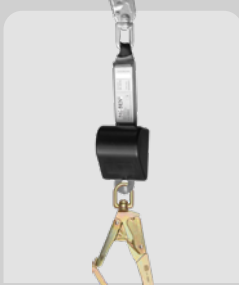

BIGBEN

bigbensafety.com

TAKING SAFETY
TO NEW HEIGHTS

 Swiss
Logo
The Marque of Excellence

COMPATIBLE ATTACHMENTS & ACCESSORIES

FALL ARREST LANYARDS

Single Elasticated
FP-6495U

Twin Tailed Elasticated
FP-6496U

Single Webbing
FP-4491

Twin Tailed Webbing
FP-4492

RETRACTABLE LANYARDS

Single
FP-7710A

Twin
FP-7720A

Mini Block
FP-4499SC

FALL ARREST BLOCKS

6m
FP-4510-6K