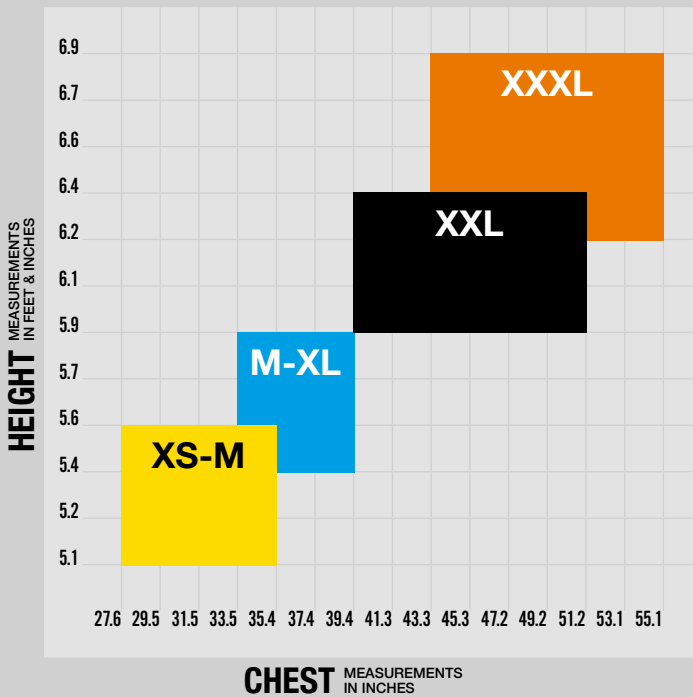

ORDERING INFORMATION

PART NO	BUCKLE TYPE		ATTACHMENT POINTS		COMFORT PADS	SIZE
	Standard	Quick Release	1 Point	5 Point		
FP-6405EWCXS	●	○	○	●	●	XXS
FP-6405EWCS	●	○	○	●	●	XS-M
FP-6405EWC	●	○	○	●	●	M-XL
FP-6405EWCL	●	○	○	●	●	XXL
FP-6405EWC3XL	●	○	○	●	●	3XL

SIZING CHART