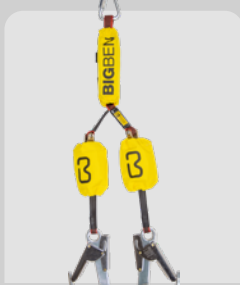

BIGBEN

bigbensafety.com

TAKING SAFETY
TO NEW HEIGHTS

 Swiss
Logo
The Marque of Excellence

COMPATIBLE ATTACHMENTS & ACCESSORIES

FALL ARREST LANYARDS

Single Elasticated
FP-6495U

Twin Tailed Elasticated
FP-6496U

Single Webbing
FP-4491

Twin Tailed Webbing
FP-4492

RETRACTABLE LANYARDS

Single
FP-7710A

Twin
FP-7720A

Mini Block
FP-4499SC

FALL ARREST BLOCKS

6m
FP-4510-6K

10m to 15m
FP-4511

20m to 28m
FP-4516

RESTRAINT LANYARDS

Single
FP-4505

Elasticated
FP-4505E

ACCESSORIES

Leather Shoulder
Protector Pad
FP-3134

Deluxe
Harness Bag
FP-4482