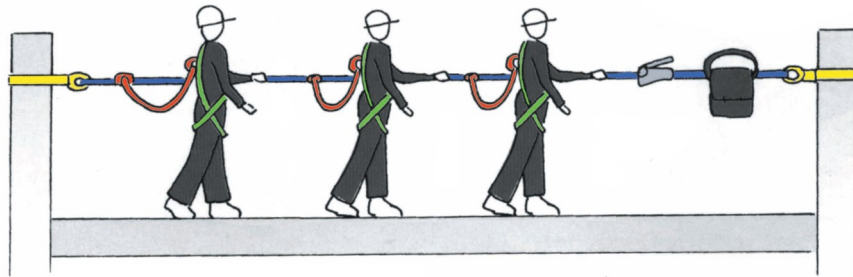

3

PRODUCT DATA SHEET 01.15

4520-3

20M ADJUSTABLE
HORIZONTAL
LIFELINE

Product BIG BEN Horizontal
Temporary Lifeline - 20m

**Product
code** FP-4520-3

Description Big Ben Horizontal
Lifeline 20m Adjustable
3 Man Webbing System
C/W 2 slings, bag and
carabinas

Conforms to EN 795

BIGBEN

bigbensafety.com

DISTRIBUTED BY:

LEACH'S
1 Beacon Road,
Hereford, HR2 6JF
Tel 01432 346800 Email sales@leachs.com

First for Safety leachs.com

1

LEACH'S

The Swiss Marque of Excellence