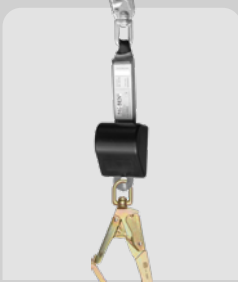

Mini Block
FP-4499SC