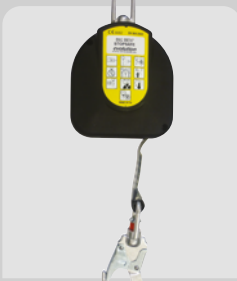

FALL ARREST BLOCKS

6m
FP-4510-6K