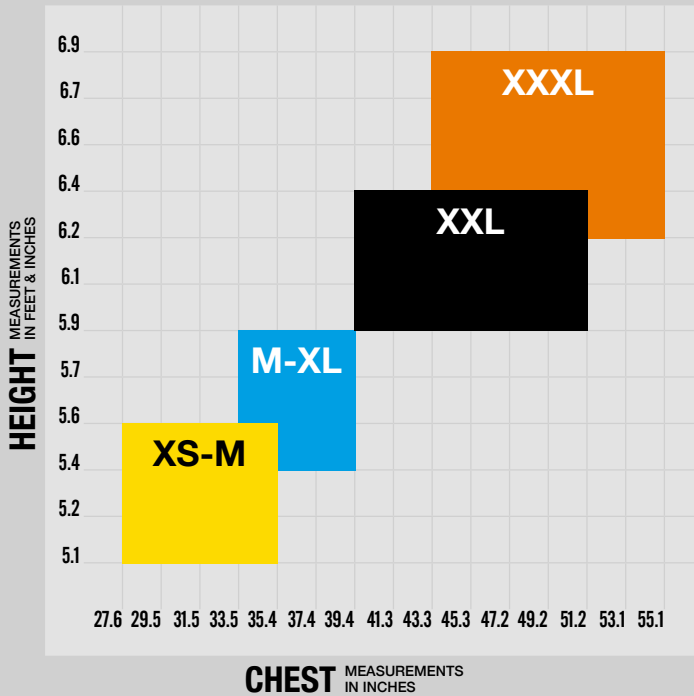

ORDERING INFORMATION

PART NO	BUCKLE TYPE		ATTACHMENT POINTS		COMFORT PADS	SIZE
	Standard	Quick Release	1 Point	2 Point		
FP-4405RECXXS	○	●	○	●	●	XXS
FP-4405RECXS	○	●	○	●	●	XS-M
FP-4405REC	○	●	○	●	●	M-XL
FP-4405RECL	○	●	○	●	●	XXL

SIZING CHART