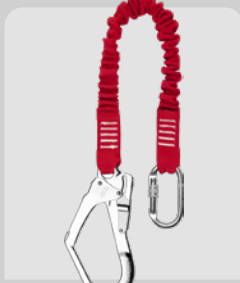

FALL ARREST LANYARDS

Single Elasticated
FP-6495U

Twin Tailed Elasticated
FP-6496U

Single Webbing
FP-4491

Twin Tailed Webbing
FP-4492

RETRACTABLE LANYARDS

Single
FP-7710A

Twin
FP-7720A

Mini Block
FP-4499SC

FALL ARREST BLOCKS

6m
FP-4510-6K

10m to 15m
FP-4511

20m to 28m
FP-4516

RESTRAINT LANYARDS

Single
FP-4505

Elasticated
FP-4505E