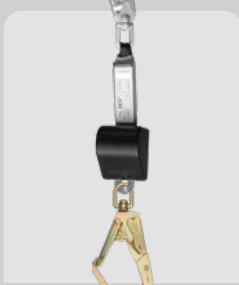

FALL ARREST LANYARDS

Single Elasticated
FP-6495U

Twin Tailed Elasticated
FP-6496U

Single Webbing
FP-4491

Twin Tailed Webbing
FP-4492

RETRACTABLE LANYARDS

Single
FP-7710A

Twin
FP-7720A