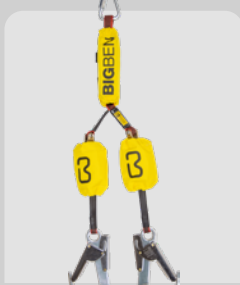

- Front & Rear Anchorage
- Elasticated Leg & Side Webbing
- Integral Record/Inspection System
- Fall Indicators
- Atrium D-rings
- Fully Adjustable Leg, Chest & Shoulder Webbing
- Quick Release Buckles
- Leg & Shoulder Comfort Padding

- 8 Elasticated Leg & Side Webbing**
For free range of motion with added durability.

BIGBEN

bigbensafety.com

TAKING SAFETY
TO NEW HEIGHTS

 Swiss
Logo
The Marque of Excellence

COMPATIBLE ATTACHMENTS & ACCESSORIES

FALL ARREST LANYARDS

Single Elasticated
FP-6495U

Twin Tailed Elasticated
FP-6496U

Single Webbing
FP-4491

Twin Tailed Webbing
FP-4492

RETRACTABLE LANYARDS

Single
FP-7710A

Twin
FP-7720A

Mini Block
FP-4499SC

FALL ARREST BLOCKS

6m
FP-4510-6K

10m to 15m
FP-4511

20m to 28m
FP-4516

RESTRAINT LANYARDS

Single
FP-4505

Elasticated
FP-4505E