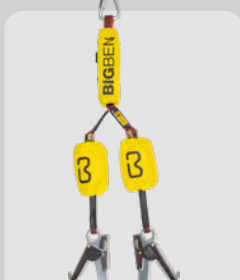

For quick, on-site access to inspection records (located on the rear of the harness).

6 Fully Adjustable Leg, Chest & Side Webbing

For compliant fitting via 6 separate buckle adjusters.

BIGBEN

bigbensafety.com

TAKING SAFETY
TO NEW HEIGHTS

 Swiss
Logo
The Marque of Excellence

COMPATIBLE ATTACHMENTS & ACCESSORIES

FALL ARREST LANYARDS

Single Elasticated
FP-6495U

Twin Tailed Elasticated
FP-6496U

Single Webbing
FP-4491

Twin Tailed Webbing
FP-4492

RETRACTABLE LANYARDS

Single
FP-7710A

Twin
FP-7720A

Mini Block
FP-4499SC

FALL ARREST BLOCKS

6m
FP-4510-6K

10m to 15m
FP-4511