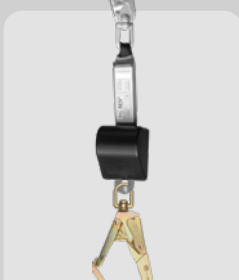

TAKING SAFETY
TO NEW HEIGHTS

 Swiss
Logo
The Marque of Excellence

COMPATIBLE ATTACHMENTS & ACCESSORIES

FALL ARREST LANYARDS

Single Elasticated
FP-6495U

Twin Tailed Elasticated
FP-6496U

Single Webbing
FP-4491

Twin Tailed Webbing
FP-4492

RETRACTABLE LANYARDS

Single
FP-7710A

Twin
FP-7720A

Mini Block
FP-4499SC

FALL ARREST BLOCKS

6m
FP-4510-6K

10m to 15m
FP-4511

Suspension
Trauma Strap
FP-3652

ATTACHMENTS

ACCESSORIES

bigbensafety.com

TAKING SAFETY
TO NEW HEIGHTS

Swiss
Logo
The Marque of Excellence

ORDERING INFORMATION

PART NO	BUCKLE TYPE		ATTACHMENT POINTS		COMFORT PADS	SIZE
	Standard	Quick Release	1 Point	2 Point		
FP-4405HE1	●	○	●	○	○	M-XL
FP-4405HE1L	●	○	●	○	○	XXL
FP-4405HEXXS	●	○	○	●	○	XXS
FP-4405HEXS	●	○	○	●	○	XS-M
FP-4405HE	●	○	○	●	○	M-XL
FP-4405HEL	●	○	○	●	○	XXL
FP-4405HE3XL	●	○	○	●	○	3XL