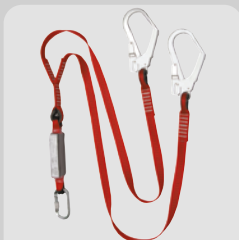

For quick, on-site access to inspection records (located on the rear of the harness).

6 Fully Adjustable Leg, Chest & Side Webbing

For compliant fitting via 6 separate buckle adjusters.

BIGBEN

bigbensafety.com

TAKING SAFETY
TO NEW HEIGHTS

 Swiss
Logo
The Marque of Excellence

COMPATIBLE ATTACHMENTS & ACCESSORIES

FALL ARREST LANYARDS

Single Elasticated
FP-6495U

Twin Tailed Elasticated
FP-6496U

Single Webbing
FP-4491

Twin Tailed Webbing
FP-4492

RETRACTABLE LANYARDS

Single
FP-7710A

Twin
FP-7720A

Mini Block
FP-4499SC

FALL ARREST BLOCKS

6m
FP-4510-6K

10m to 15m
FP-4511