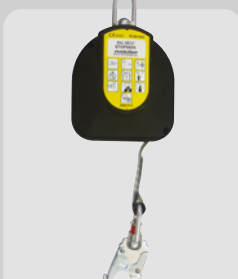

Twin Tailed Webbing
FP-4492

RETRACTABLE LANYARDS

Single
FP-7710A

Twin
FP-7720A

Mini Block
FP-4499SC

FALL ARREST BLOCKS

6m
FP-4510-6K

10m to 15m
FP-4511