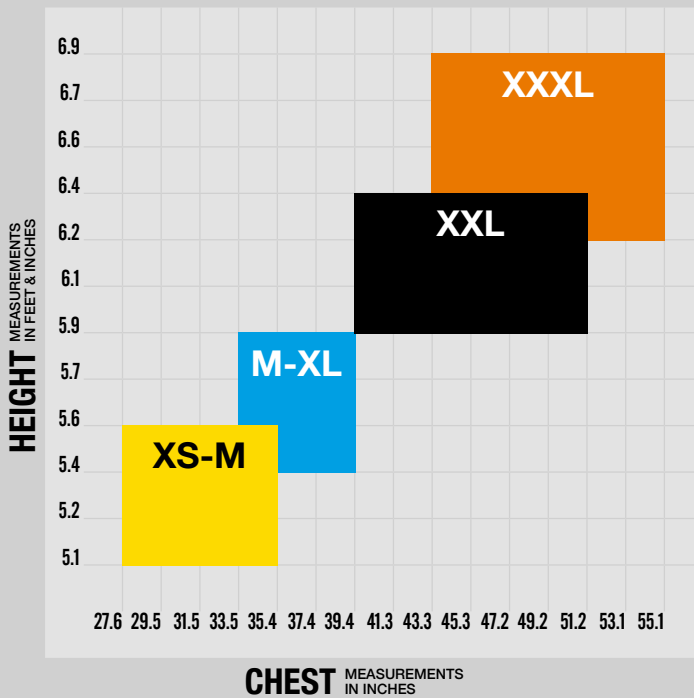

3 Fall Indicators

For inspection speed and convenience (located on the rear of the harness).

4 Integral Tool Tether Loops

An anti-tangle and reach extender point for tether tool systems.

5 Integral Inspection Record

For quick, on-site access to inspection records (located on the rear of the harness).

6 Fully Adjustable Leg, Chest & Side Webbing

For compliant fitting via 6 separate buckle adjusters.

BIGBEN

bigbensafety.com

Suspension
Trauma Strap
FP-3652

ATTACHMENTS

ACCESSORIES

bigbensafety.com

TAKING SAFETY
TO NEW HEIGHTS

Swiss
Logo
The Marque of Excellence

ORDERING INFORMATION

PART NO	BUCKLE TYPE		ATTACHMENT POINTS		COMFORT PADS	SIZE
	Standard	Quick Release	1 Point	2 Point		
FP-4405HE1	●	○	●	○	○	M-XL
FP-4405HE1L	●	○	●	○	○	XXL
FP-4405HEXXS	●	○	○	●	○	XXS
FP-4405HEXS	●	○	○	●	○	XS-M
FP-4405HE	●	○	○	●	○	M-XL
FP-4405HEL	●	○	○	●	○	XXL
FP-4405HE3XL	●	○	○	●	○	3XL

SIZING CHART

SUITABLE INDUSTRIES

TAKING SAFETY TO NEW HEIGHTS

bigbensafety.com

DISTRIBUTED BY:

LEACH'S
 Beacon Park, 228 Holme Lacy Road,
 Hereford HR2 6BQ
 Tel: 01432 346800 Email: sales@leachs.com
 First for Safety www.leachs.com