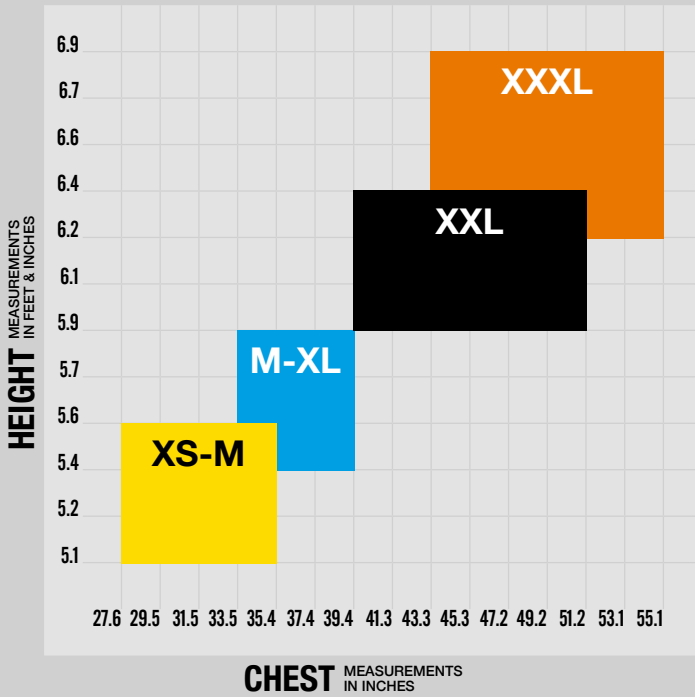

BIGBEN

PRODUCT DATA SHEET 01.23

4405E

**DELUXE 2 POINT
SAFETY HARNESS**

DEFINING FEATURES

INCLUDES:

- Front & Rear Anchorage
- Elasticated Leg Straps
- Integral Record/Inspection System
- Fall Indicators
- Atrium D-rings
- Fully Adjustable Leg, Chest & Shoulder Webbing

- 3 Fall Indicators**
For inspection speed and convenience (located on the rear of the harness).

- 4 Elasticated Leg and Side Webbing**
For free range of motion with added durability.

- 5 Integral Inspection Record**
For quick, on-site access to inspection records (located on the rear of the harness).

TAKING SAFETY
TO NEW HEIGHTS

Swiss
Logo
The Marque of Excellence

ORDERING INFORMATION

PART NO	BUCKLE TYPE		ATTACHMENT POINTS		COMFORT PADS	SIZE
	Standard	Quick Release	1 Point	2 Point		
FP-4405EXXS	●	○	○	●	○	XXS
FP-4405EXS	●	○	○	●	○	XS-M
FP-4405E	●	○	○	●	○	M-XL
FP-4405EL	●	○	○	●	○	XXL
FP-4405E3XL	●	○	○	●	○	3XL

SIZING CHART

SUITABLE INDUSTRIES

TAKING SAFETY TO NEW HEIGHTS

bigbensafety.com

DISTRIBUTED BY:

LEACH'S
 Beacon Park, 228 Holme Lacy Road,
 Hereford HR2 6BQ
 Tel: 01432 346800 Email: sales@leachs.com
 First for Safety www.leachs.com