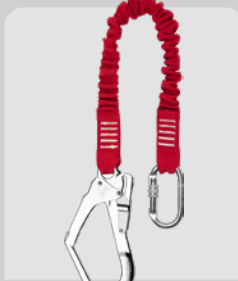

TAKING SAFETY
TO NEW HEIGHTS

 **Swiss
Logo**
The Marque of Excellence

ADDITIONAL FEATURES

- 1 Rear Anchorage Stop**
For inertia reel use

- 2 Atrium D-rings**
For maximum rotational flexibility and reduced rigidity.

FALL ARREST LANYARDS

Single Elasticated
FP-6495U

Twin Tailed Elasticated
FP-6496U

Single Webbing
FP-4491

Twin Tailed Webbing
FP-4492

RETRACTABLE LANYARDS

Single
FP-7710A

Twin
FP-7720A

Mini Block
FP-4499SC

FALL ARREST BLOCKS

6m
FP-4510-6K

10m to 15m
FP-4511

20m to 28m
FP-4516

RESTRAINT LANYARDS

Single
FP-4505

Elasticated
FP-4505E