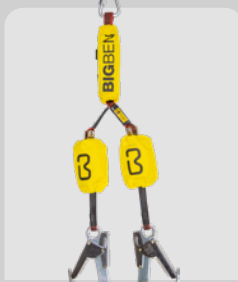

BIGBEN

PRODUCT DATA SHEET 01.23

4405E

**DELUXE 2 POINT
SAFETY HARNESS**

DEFINING FEATURES

INCLUDES:

- Front & Rear Anchorage
- Elasticated Leg Straps
- Integral Record/Inspection System
- Fall Indicators
- Atrium D-rings
- Fully Adjustable Leg, Chest & Shoulder Webbing

- 6 Fully Adjustable Leg, Chest & Shoulder Straps**
for compliant fitting via 5 separate buckle adjusters.

BIGBEN

bigbensafety.com

TAKING SAFETY
TO NEW HEIGHTS

 Swiss
Logo
The Marque of Excellence

COMPATIBLE ATTACHMENTS & ACCESSORIES

FALL ARREST LANYARDS

Single Elasticated
FP-6495U

Twin Tailed Elasticated
FP-6496U

Single Webbing
FP-4491

Twin Tailed Webbing
FP-4492

RETRACTABLE LANYARDS

Single
FP-7710A

Twin
FP-7720A

Mini Block
FP-4499SC

FALL ARREST BLOCKS

6m
FP-4510-6K

10m to 15m
FP-4511

20m to 28m
FP-4516

RESTRAINT LANYARDS

Single
FP-4505

Elasticated
FP-4505E