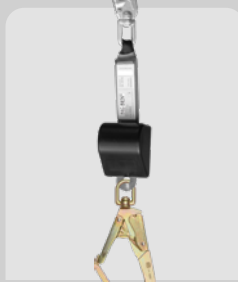

- 6 Fully Adjustable Leg, Chest & Shoulder Straps**
for compliant fitting via 5 separate buckle adjusters.

BIGBEN

bigbensafety.com

TAKING SAFETY
TO NEW HEIGHTS

 Swiss
Logo
The Marque of Excellence

COMPATIBLE ATTACHMENTS & ACCESSORIES

FALL ARREST LANYARDS

Single Elasticated
FP-6495U

Twin Tailed Elasticated
FP-6496U

Single Webbing
FP-4491

Twin Tailed Webbing
FP-4492

RETRACTABLE LANYARDS

Single
FP-7710A

Twin
FP-7720A

Mini Block
FP-4499SC

FALL ARREST BLOCKS

6m
FP-4510-6K

10m to 15m
FP-4511

20m to 28m
FP-4516

RESTRAINT LANYARDS

Single
FP-4505

Elasticated
FP-4505E