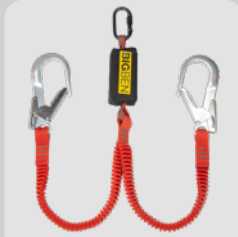

- 6 Fully Adjustable Leg, Chest & Shoulder Straps**
for compliant fitting via 5 separate buckle adjusters.

BIGBEN

bigbensafety.com

TAKING SAFETY
TO NEW HEIGHTS

 Swiss
Logo
The Marque of Excellence

COMPATIBLE ATTACHMENTS & ACCESSORIES

FALL ARREST LANYARDS

Single Elasticated
FP-6495U

Twin Tailed Elasticated
FP-6496U

Single Webbing
FP-4491

Twin Tailed Webbing
FP-4492

RETRACTABLE LANYARDS

Single
FP-7710A

Twin
FP-7720A