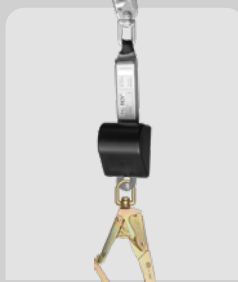

BIGBEN

PRODUCT DATA SHEET 01.23

4403

**2 POINT
SAFETY HARNESS**

**WITH QUICK RELEASE
BUCKLES**

DEFINING FEATURES

INCLUDES:

- Quick release buckles
- Front & Rear Anchorage
- Elasticated Leg & Shoulder Straps
- Integral Record/Inspection System
- Fall Indicators
- Fully adjustable leg, chest and shoulder straps
- Atrium D-rings

 **Swiss
Logo**
The Marque of Excellence

ADDITIONAL FEATURES

1 Rear Anchorage Strop
For Use with inertia reels.

2 Fully Adjustable Leg, Chest & Shoulder Webbing
For Compliant Fitting via 5 adjustable buckles.

COMPATIBLE ATTACHMENTS & ACCESSORIES

FALL ARREST LANYARDS

Single Elasticated
FP-6495U

Twin Tailed Elasticated
FP-6496U

Single Webbing
FP-4491

Twin Tailed Webbing
FP-4492

RETRACTABLE LANYARDS

Single
FP-7710A

Twin
FP-7720A

Mini Block
FP-4499SC

FALL ARREST BLOCKS

6m
FP-4510-6K

10m to 15m
FP-4511

20m to 28m
FP-4516

RESTRAINT LANYARDS

Single
FP-4505