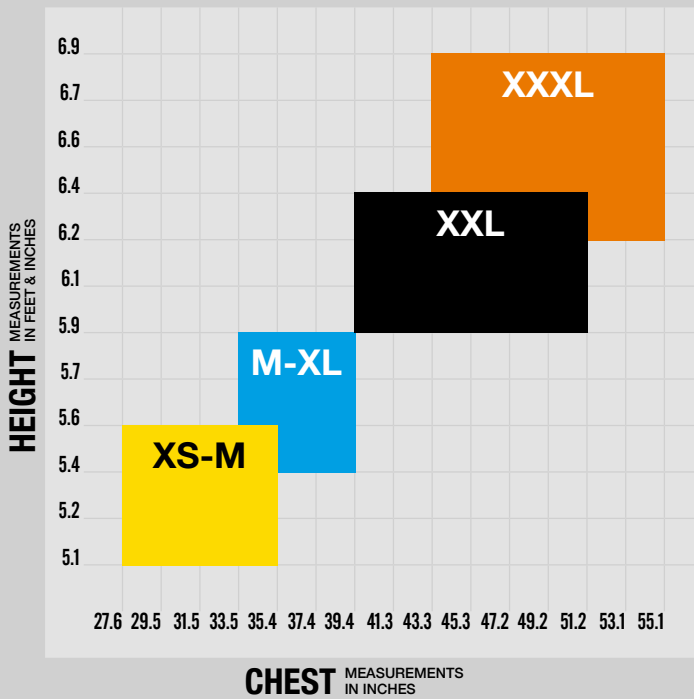

BIGBEN

PRODUCT DATA SHEET 01.23

4403

**2 POINT
SAFETY HARNESS**

**WITH QUICK RELEASE
BUCKLES**

DEFINING FEATURES

INCLUDES:

- Quick release buckles
- Front & Rear Anchorage
- Elasticated Leg & Shoulder Straps
- Integral Record/Inspection System
- Fall Indicators
- Fully adjustable leg, chest and shoulder straps
- Atrium D-rings

bigbensafety.com

TAKING SAFETY
TO NEW HEIGHTS

Swiss
Logo
The Marque of Excellence

ORDERING INFORMATION

PART NO	BUCKLE TYPE		ATTACHMENT POINTS		COMFORT PADS	SIZE
	Standard	Quick Release	1 Point	2 Point		
FP-4403	○	●	○	●	○	M-XL
FP-4403L	○	●	○	●	○	XXL

SIZING CHART

SUITABLE INDUSTRIES

TAKING SAFETY TO NEW HEIGHTS

bigbensafety.com

DISTRIBUTED BY:

LEACH'S
 Beacon Park, 228 Holme Lacy Road,
 Hereford HR2 6BQ
 Tel: 01432 346800 Email: sales@leachs.com
 First for Safety www.leachs.com