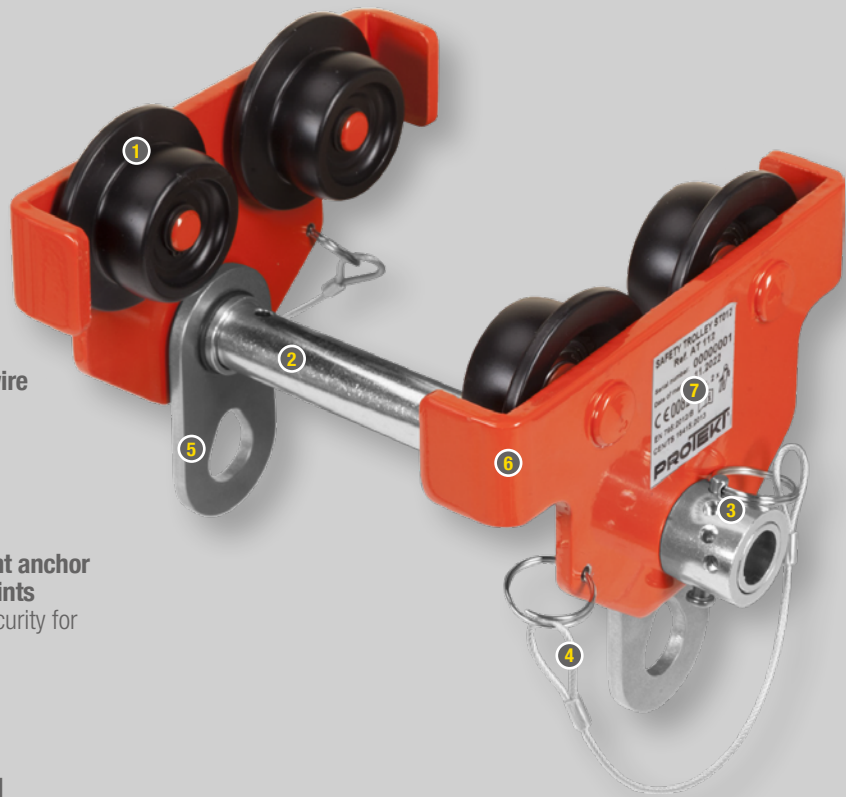

## BEAM TROLLEY ANCHOR

### DEFINING FEATURES

- Individually serial numbered
- Multiple adjustable axis lengths available
- Facilitates a much broader reach than a fixed anchor point
- Largely manufactured from steel, ensuring maximum strength and durability

## ADDITIONAL FEATURES

- ① **4 x free rolling wheels**  
to allow accurate positioning and ease of movement.

- ② **Adjustable axis**  
to suit a range of beam widths.

- ③ **Securing pin**

- ④ **Securing pin wire safety lanyard**

- ⑤ **2 x independent anchor attachment points**  
providing fall security for 2 users.

- ⑥ **Steel powder-coated end plates**  
for maximum strength and reliability.

- ⑦ **Information lable**  
for convenience, including CE mark, serial number and date of manufacture.