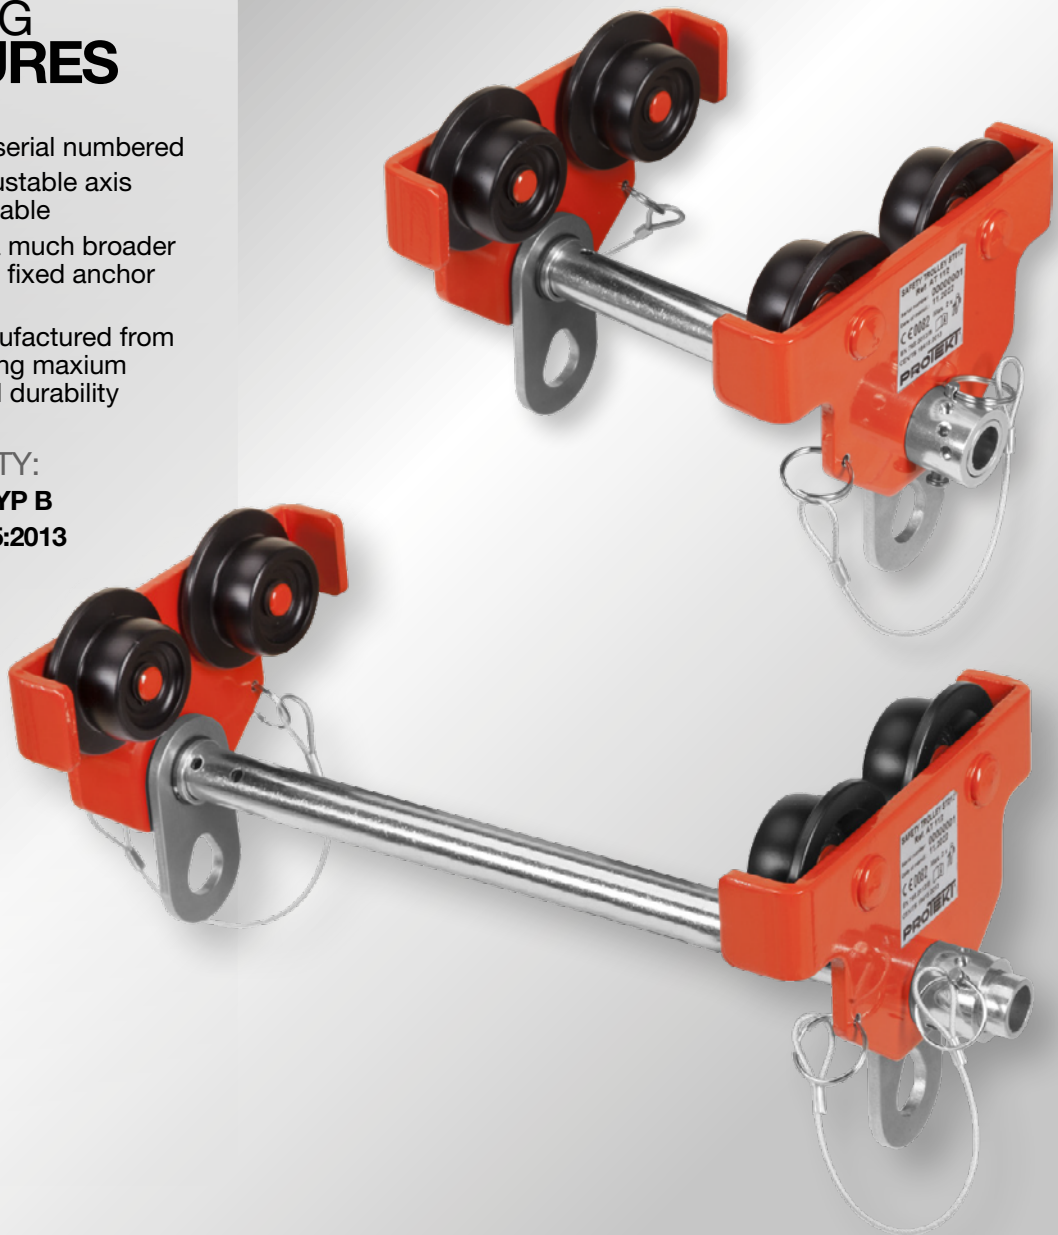

BIGBEN

PRODUCT DATA SHEET 06.23

3
1
5
9

BEAM TROLLEY ANCHOR

DEFINING FEATURES

- Individually serial numbered
- Multiple adjustable axis lengths available
- Facilitates a much broader reach than a fixed anchor point
- Largely manufactured from steel, ensuring maximum strength and durability

CONFORMITY:
EN795:2012 TYP B
CEN/TS 16415:2013

BIGBEN

bigbensafety.com

TAKING SAFETY
TO NEW HEIGHTS

Swiss
Logo
The Marque of Excellence